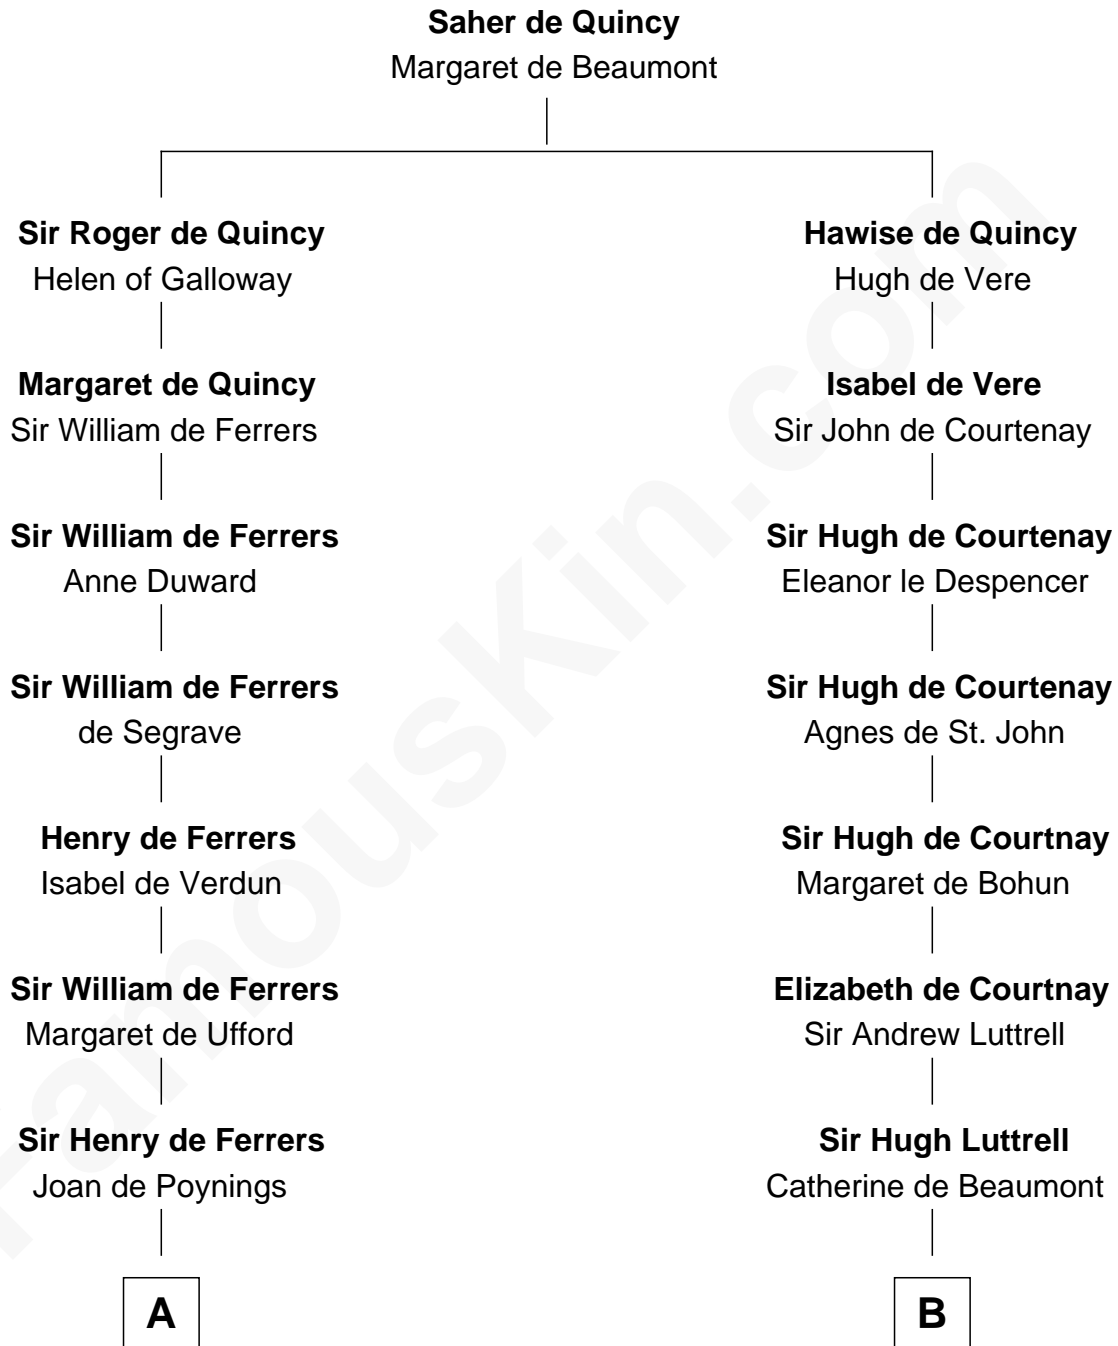

FamousKin.com

Relationship Chart of

Catherine Howard

5th Wife of King Henry VIII

11th cousin 2 times removed of

Percival Lowell

(c1570 - c1666) Great Migration Immigrant 1639

A

Sir William Ferrers

Philippa Clifford

Elizabeth Ferrers

Sir William Culpeper

Sir Richard Culpeper

Isabel Worsley

Joyce Culpeper

Sir Edmund Howard

Great Migration Immigrant 1639