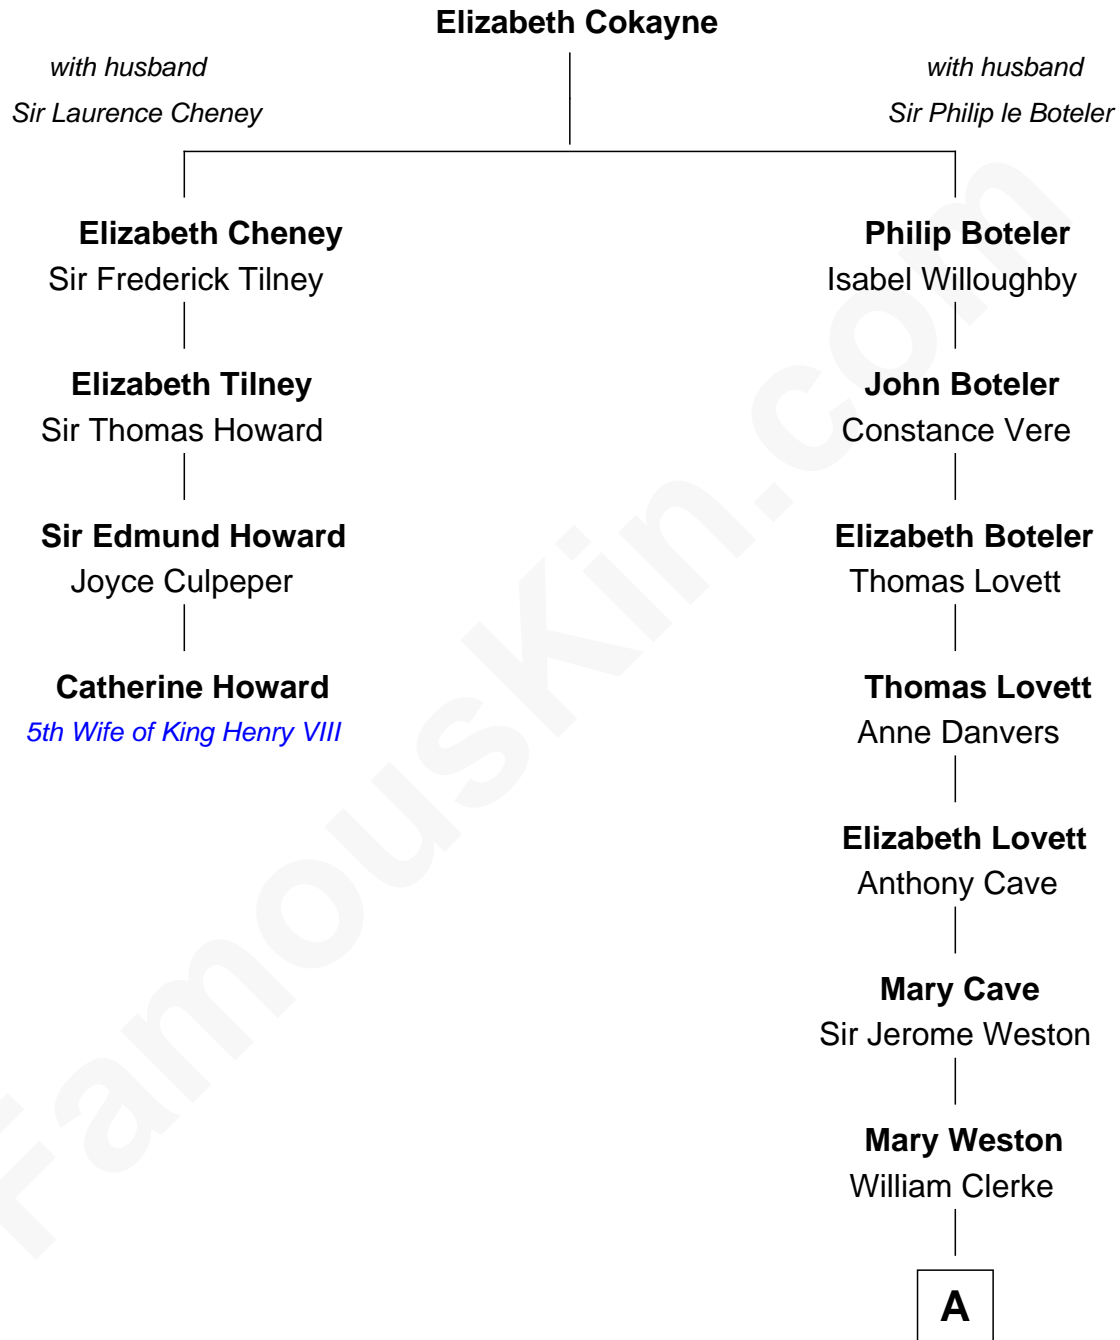

FamousKin.com Relationship Chart of

Catherine Howard

5th Wife of King Henry VIII

3rd cousin 11 times removed of

Joseph Wharton

Founder of the Wharton School of Business

A

Jeremiah Clarke

Frances Latham

Gov. Walter Clarke

Hannah Scott

Hannah Clarke

Thomas Rodman

Samuel Rodman

Mary Willett

Thomas Rodman