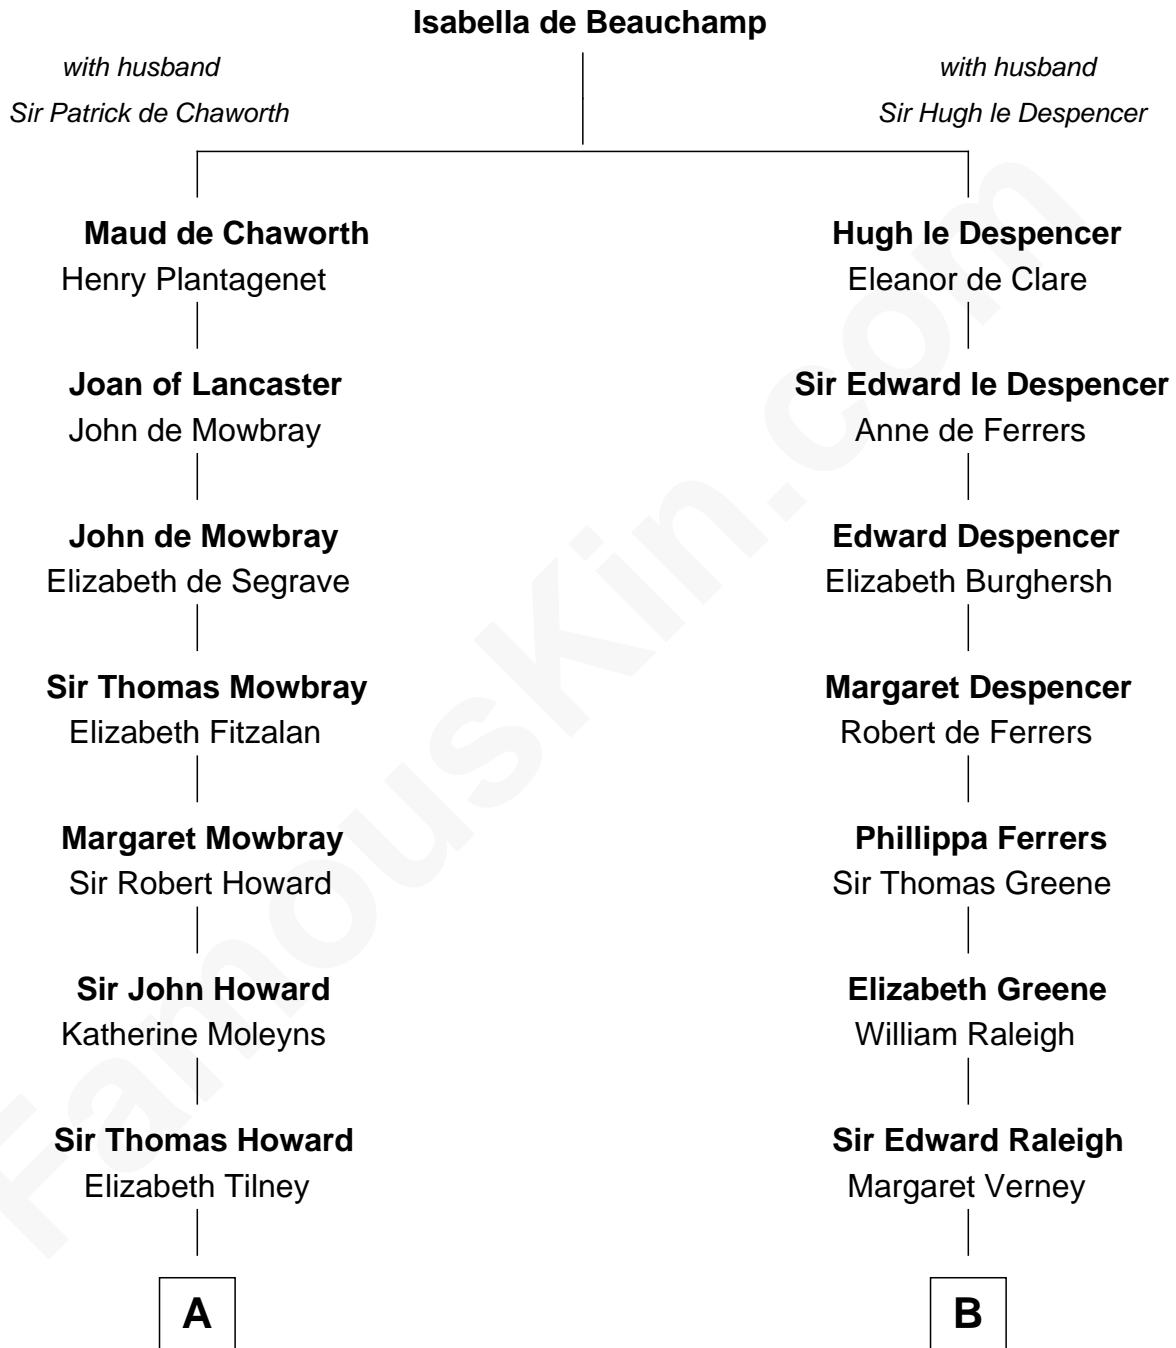

# FamousKin.com Relationship Chart of

**Catherine Howard**

*5th Wife of King Henry VIII*

8th cousin 10 times removed of

**Joseph Wharton**

*Founder of the Wharton School of Business*

**C**

Deborah Fisher

William Wharton

Joseph Wharton

*Founder, Wharton School of Business*

FamousKin.com