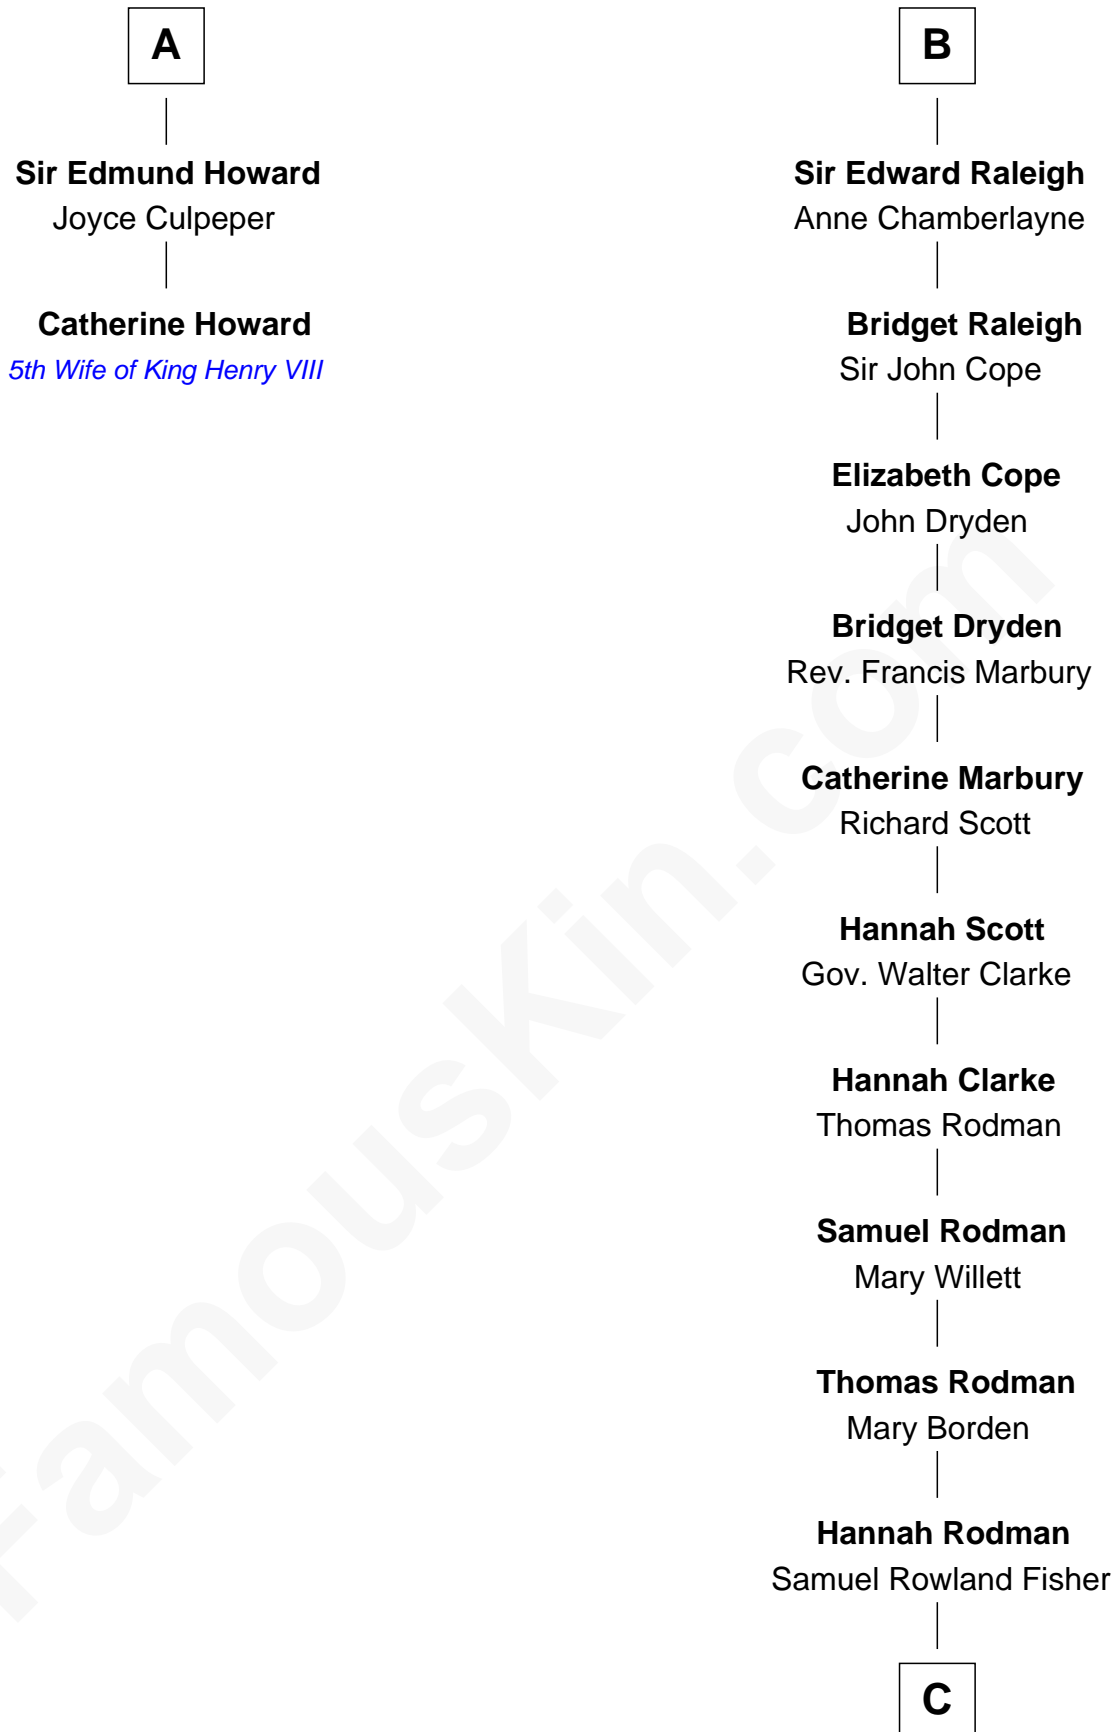

# FamousKin.com Relationship Chart of

**Catherine Howard**

*5th Wife of King Henry VIII*

8th cousin 10 times removed of

**Joseph Wharton**

*Founder of the Wharton School of Business*

**C**

Deborah Fisher

William Wharton

Joseph Wharton

*Founder, Wharton School of Business*

FamousKin.com