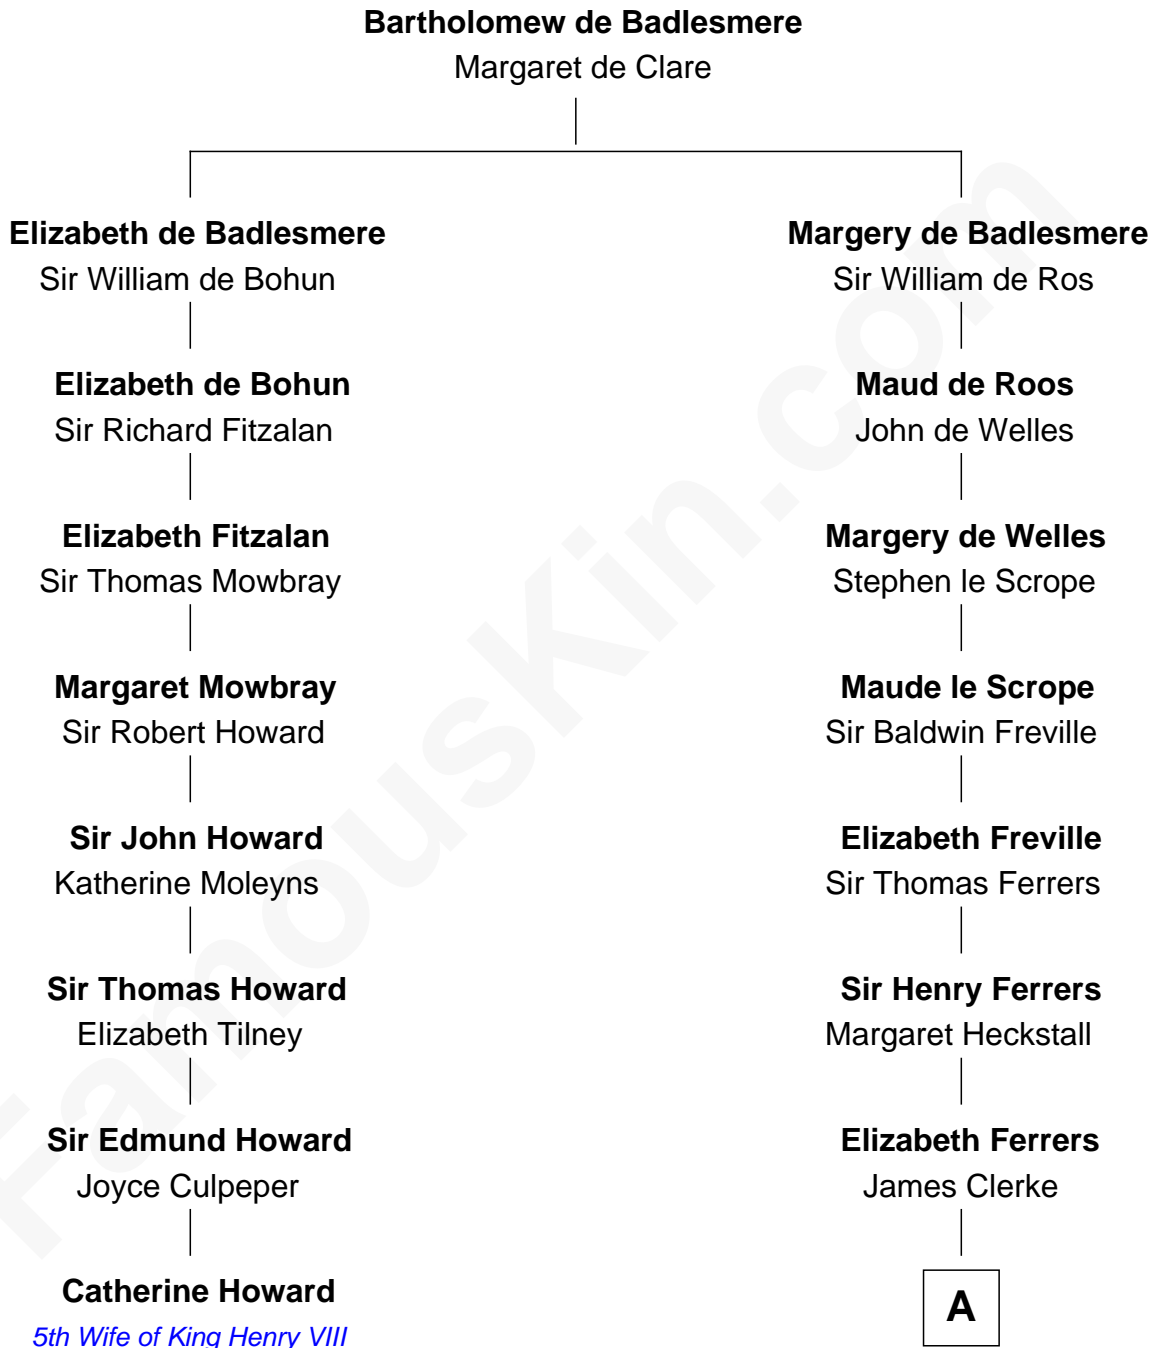

## Relationship Chart of

### Catherine Howard

5th Wife of King Henry VIII

7th cousin 10 times removed of

### Joseph Wharton

Founder of the Wharton School of Business

**A**

**George Clerke**  
Elizabeth Wilsford

**James Clerke**  
Mary Saxby

**William Clerke**  
Mary Weston

**Jeremiah Clarke**  
Frances Latham

**Gov. Walter Clarke**  
Hannah Scott