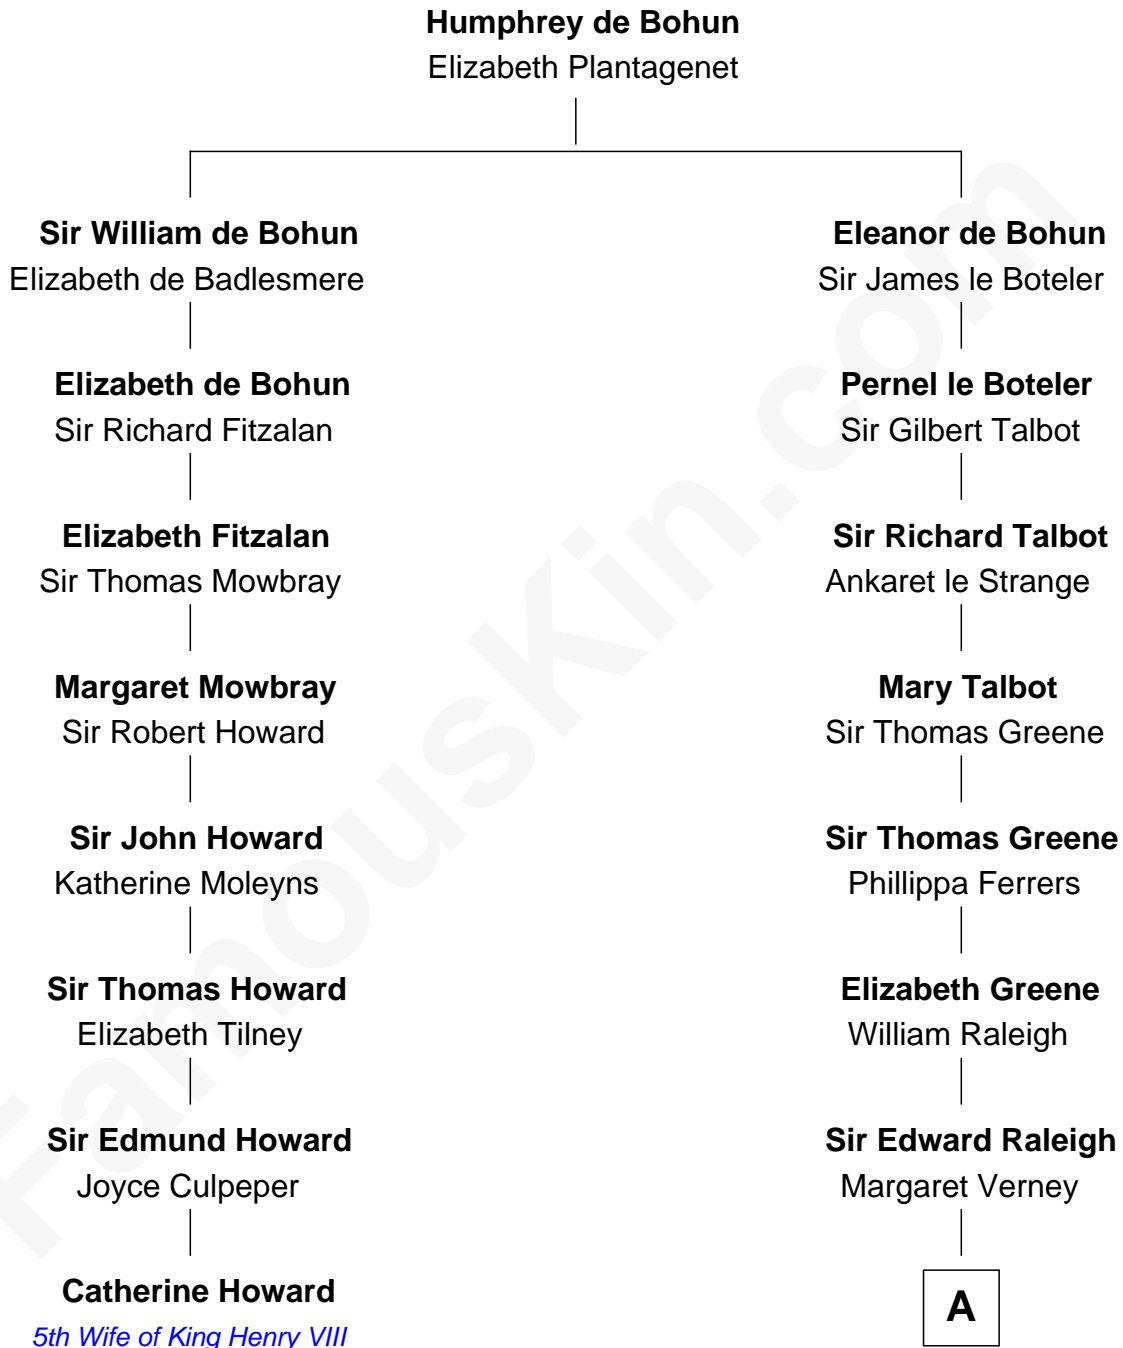

FamousKin.com

Relationship Chart of

Catherine Howard

5th Wife of King Henry VIII

7th cousin 11 times removed of

Joseph Wharton

Founder of the Wharton School of Business

B

Deborah Fisher

William Wharton

Joseph Wharton

Founder, Wharton School of Business

FamousKin.com