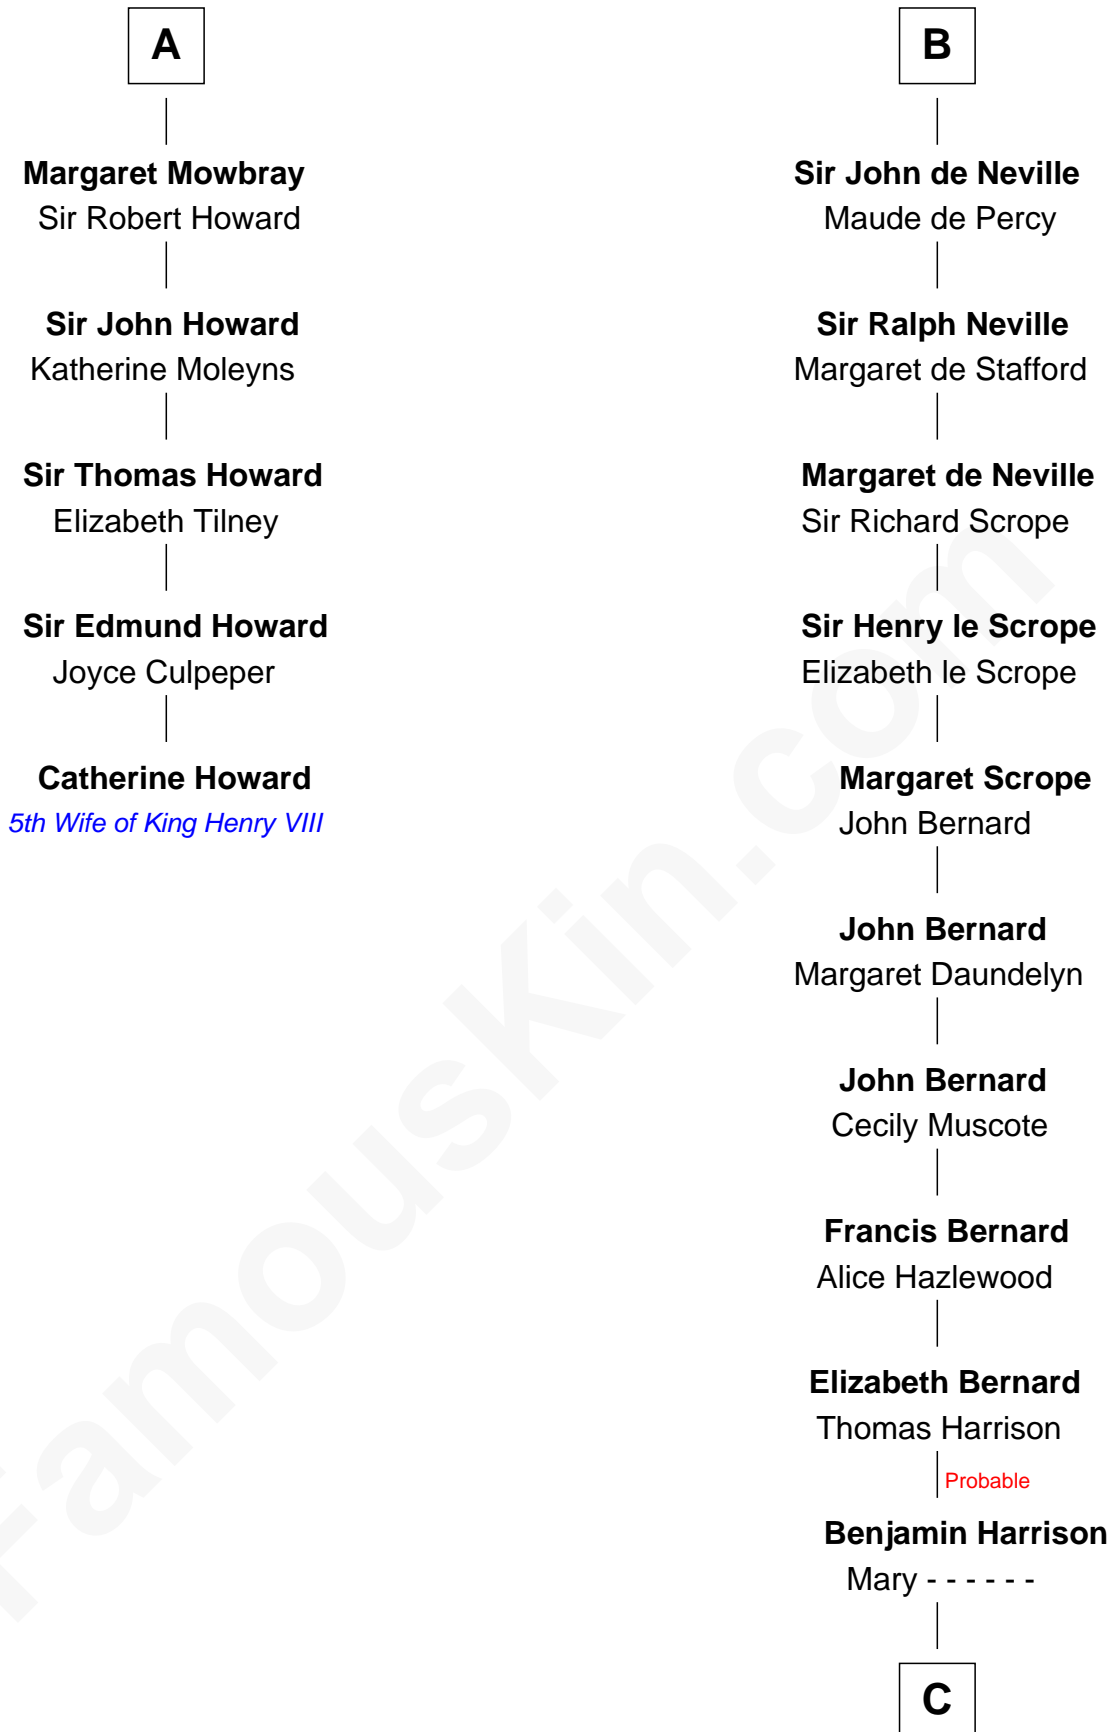

FamousKin.com

Relationship Chart of

Catherine Howard

5th Wife of King Henry VIII

11th cousin 9 times removed of

Benjamin Harrison V

Signer of the Declaration of Independence

C

Benjamin Harrison

Hannah Churchill

Benjamin Harrison

Elizabeth Burwell

Benjamin Harrison

Anne Carter

Benjamin Harrison V

Signer of Declaration of Independence