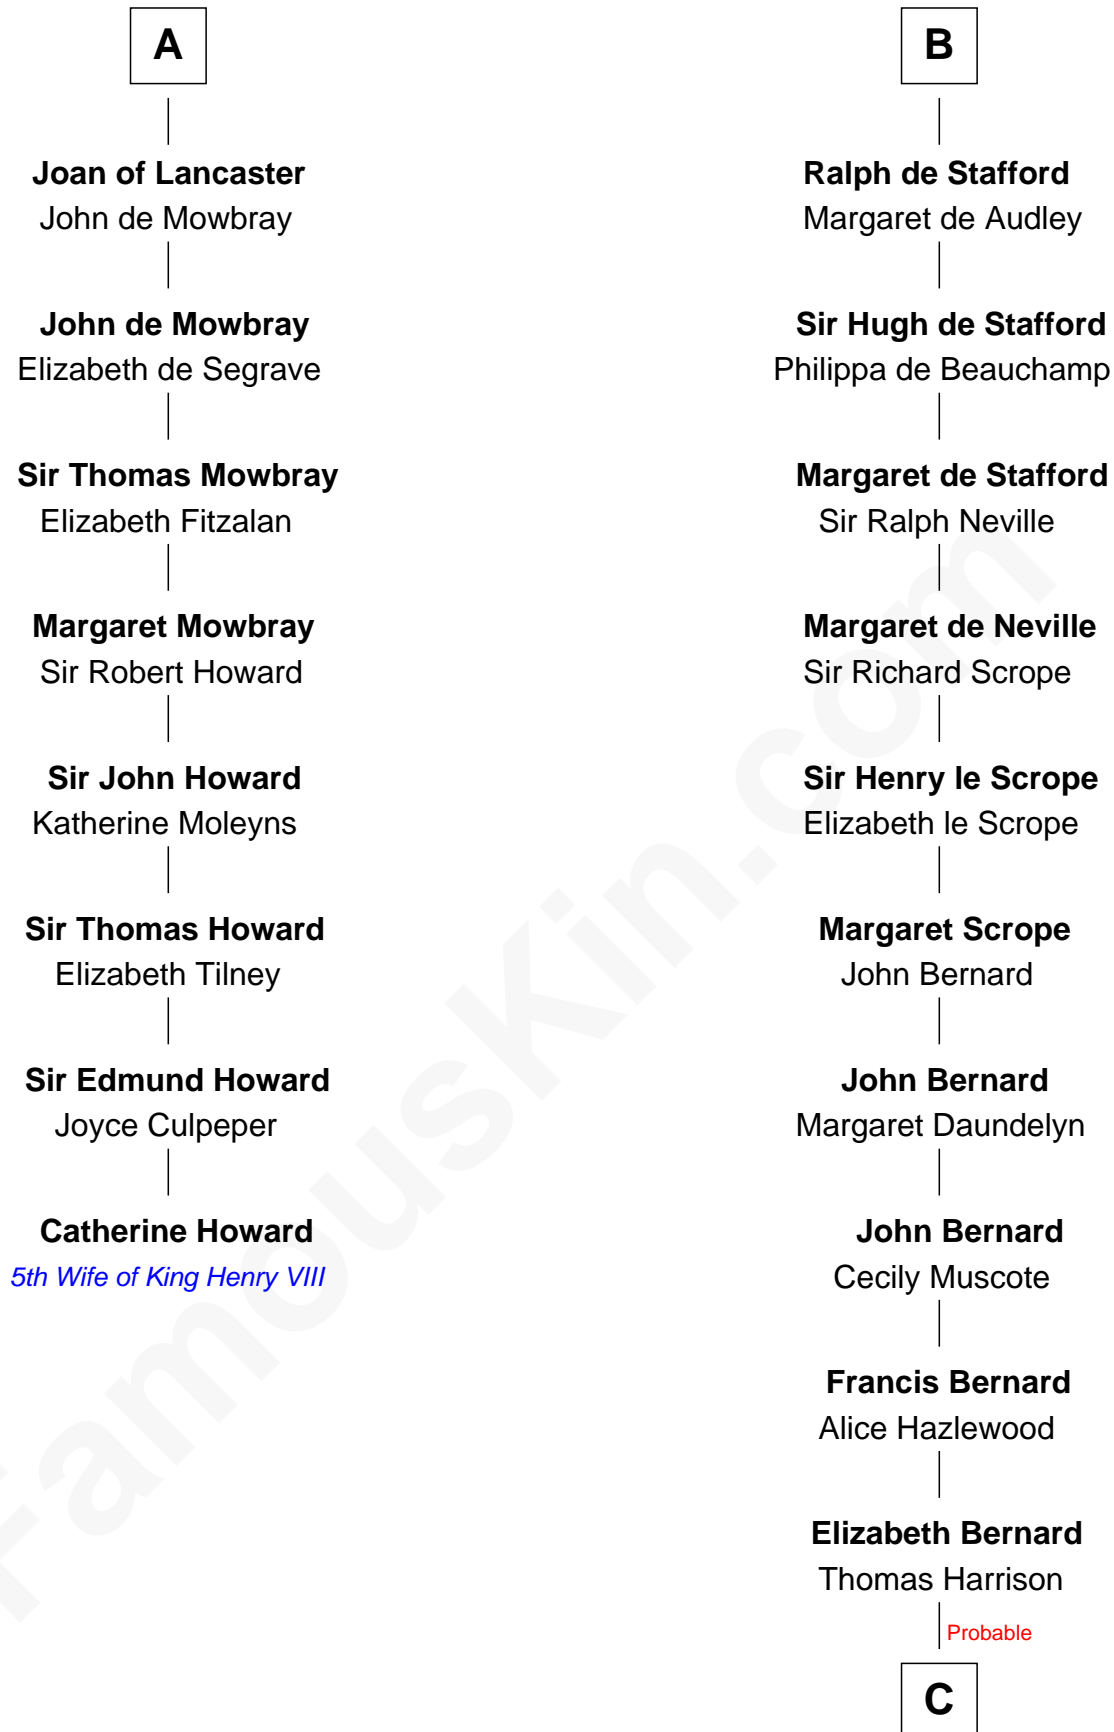

FamousKin.com

Relationship Chart of

Catherine Howard

5th Wife of King Henry VIII

14th cousin 7 times removed of

Benjamin Harrison V

Signer of the Declaration of Independence

Gottfried I, Count of Louvain

Margaret de Somery

Ralph Basset

Ralph Basset

Hawise - - - - -

Margaret Basset

Edmund de Stafford

B

C