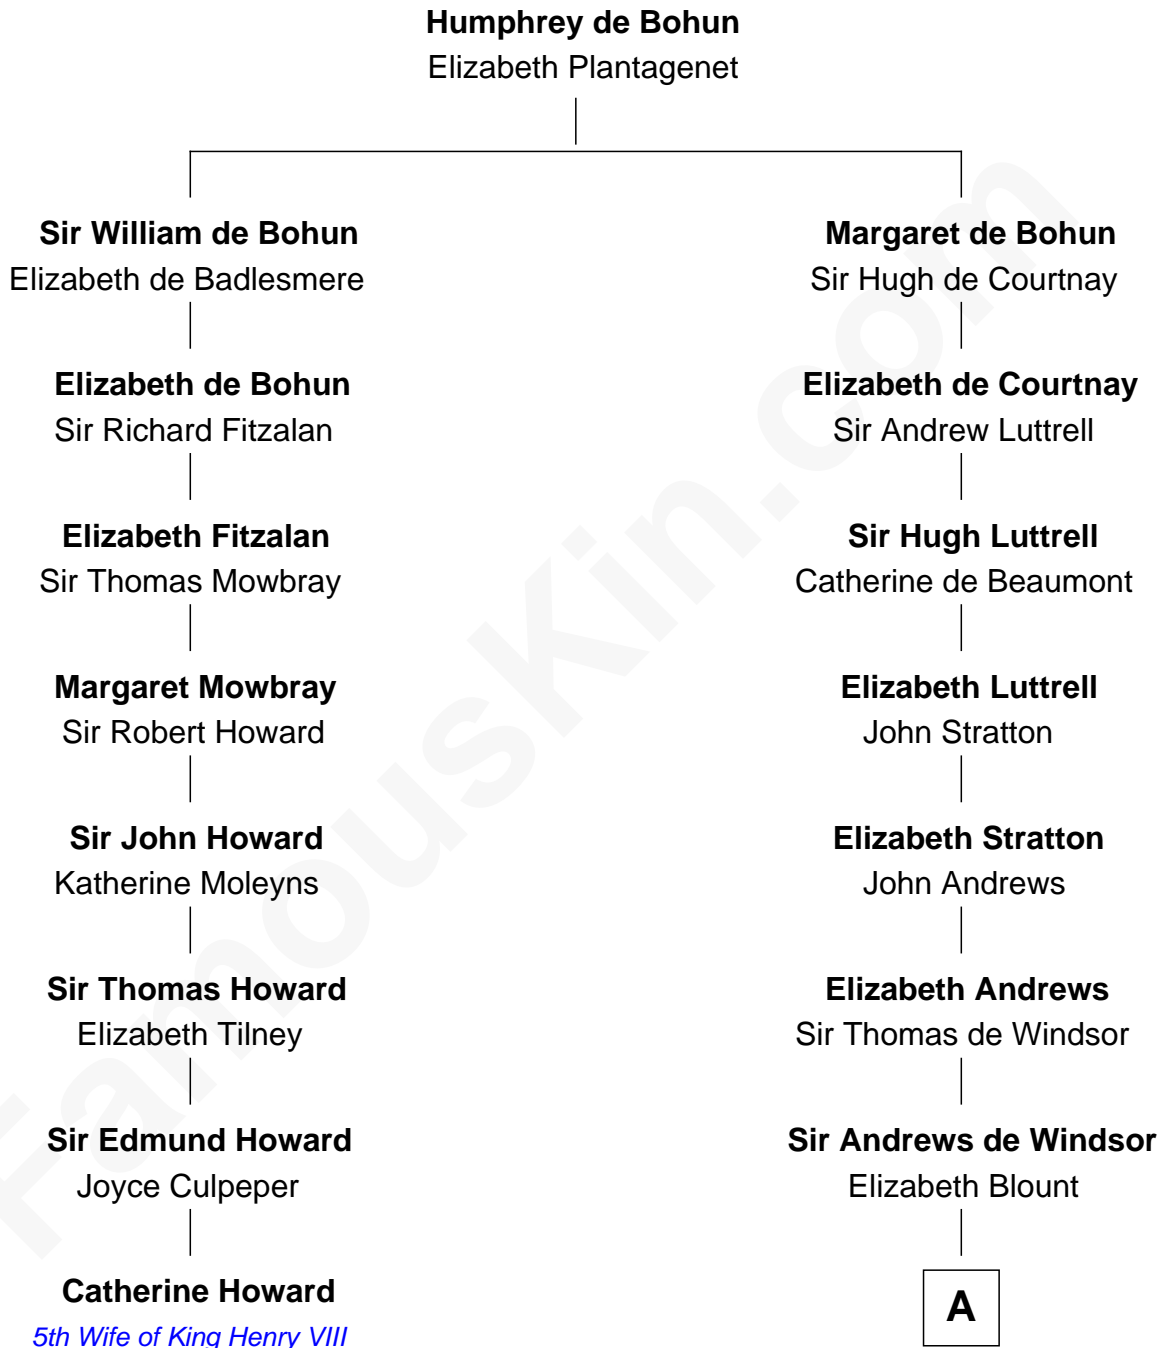

FamousKin.com

Relationship Chart of

Catherine Howard

5th Wife of King Henry VIII

7th cousin 6 times removed of

Benjamin Harrison V

Signer of the Declaration of Independence

A

Edith Windsor
George Ludlow

Thomas Ludlow
Jane Pyle

Gabriel Ludlow
Phillis - - - - -

Sarah Ludlow
Col. John Carter

Col. Robert Carter
Elizabeth Landon

Anne Carter
Benjamin Harrison

Benjamin Harrison V

Signer of Declaration of Independence