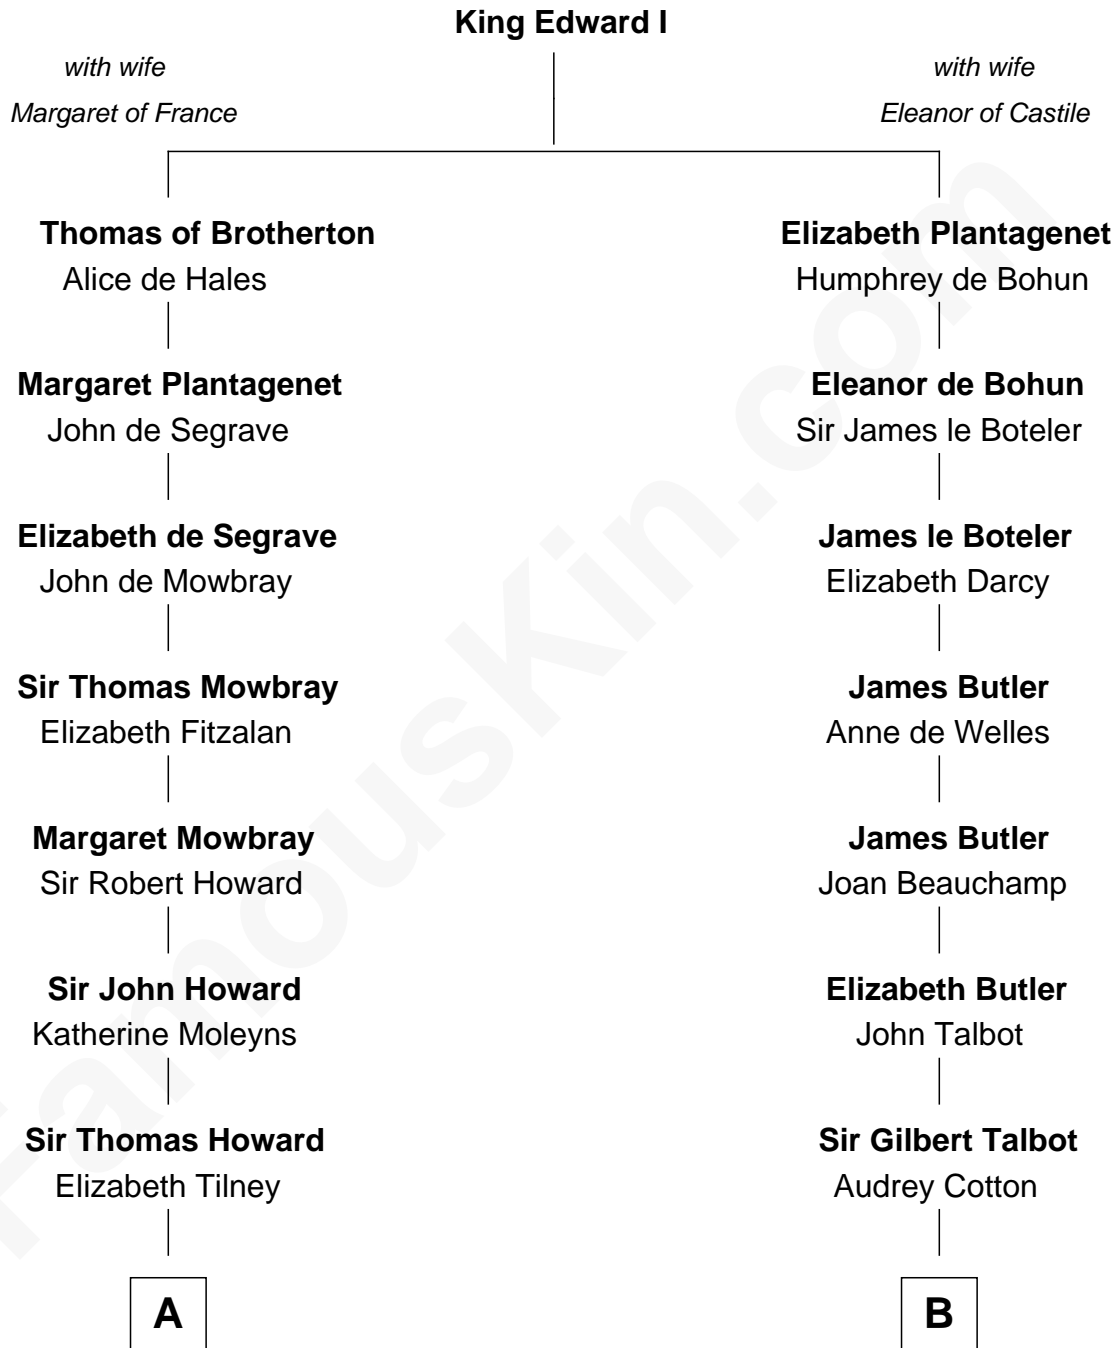

FamousKin.com Relationship Chart of

Catherine Howard

5th Wife of King Henry VIII

8th cousin 10 times removed of

Jay Gould

American Railroad "Robber Baron"

FamousKin.com