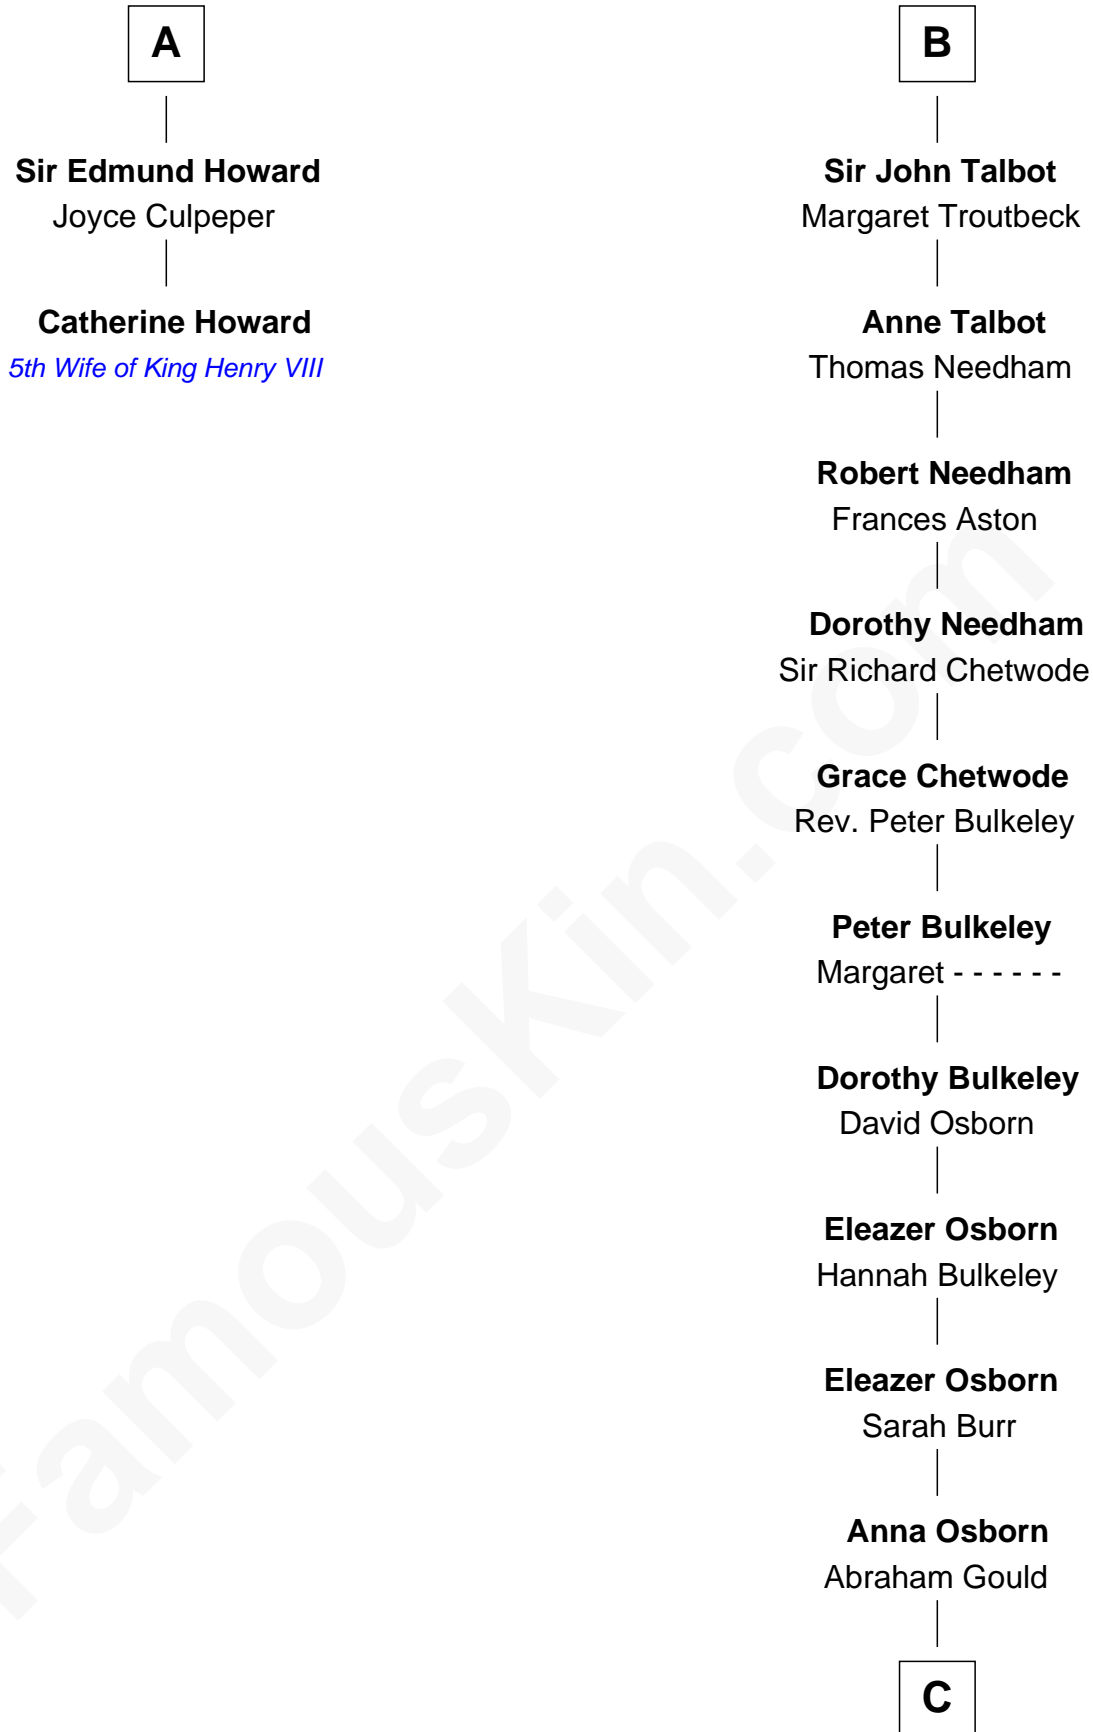

FamousKin.com Relationship Chart of

Catherine Howard

5th Wife of King Henry VIII

8th cousin 10 times removed of

Jay Gould

American Railroad "Robber Baron"

FamousKin.com