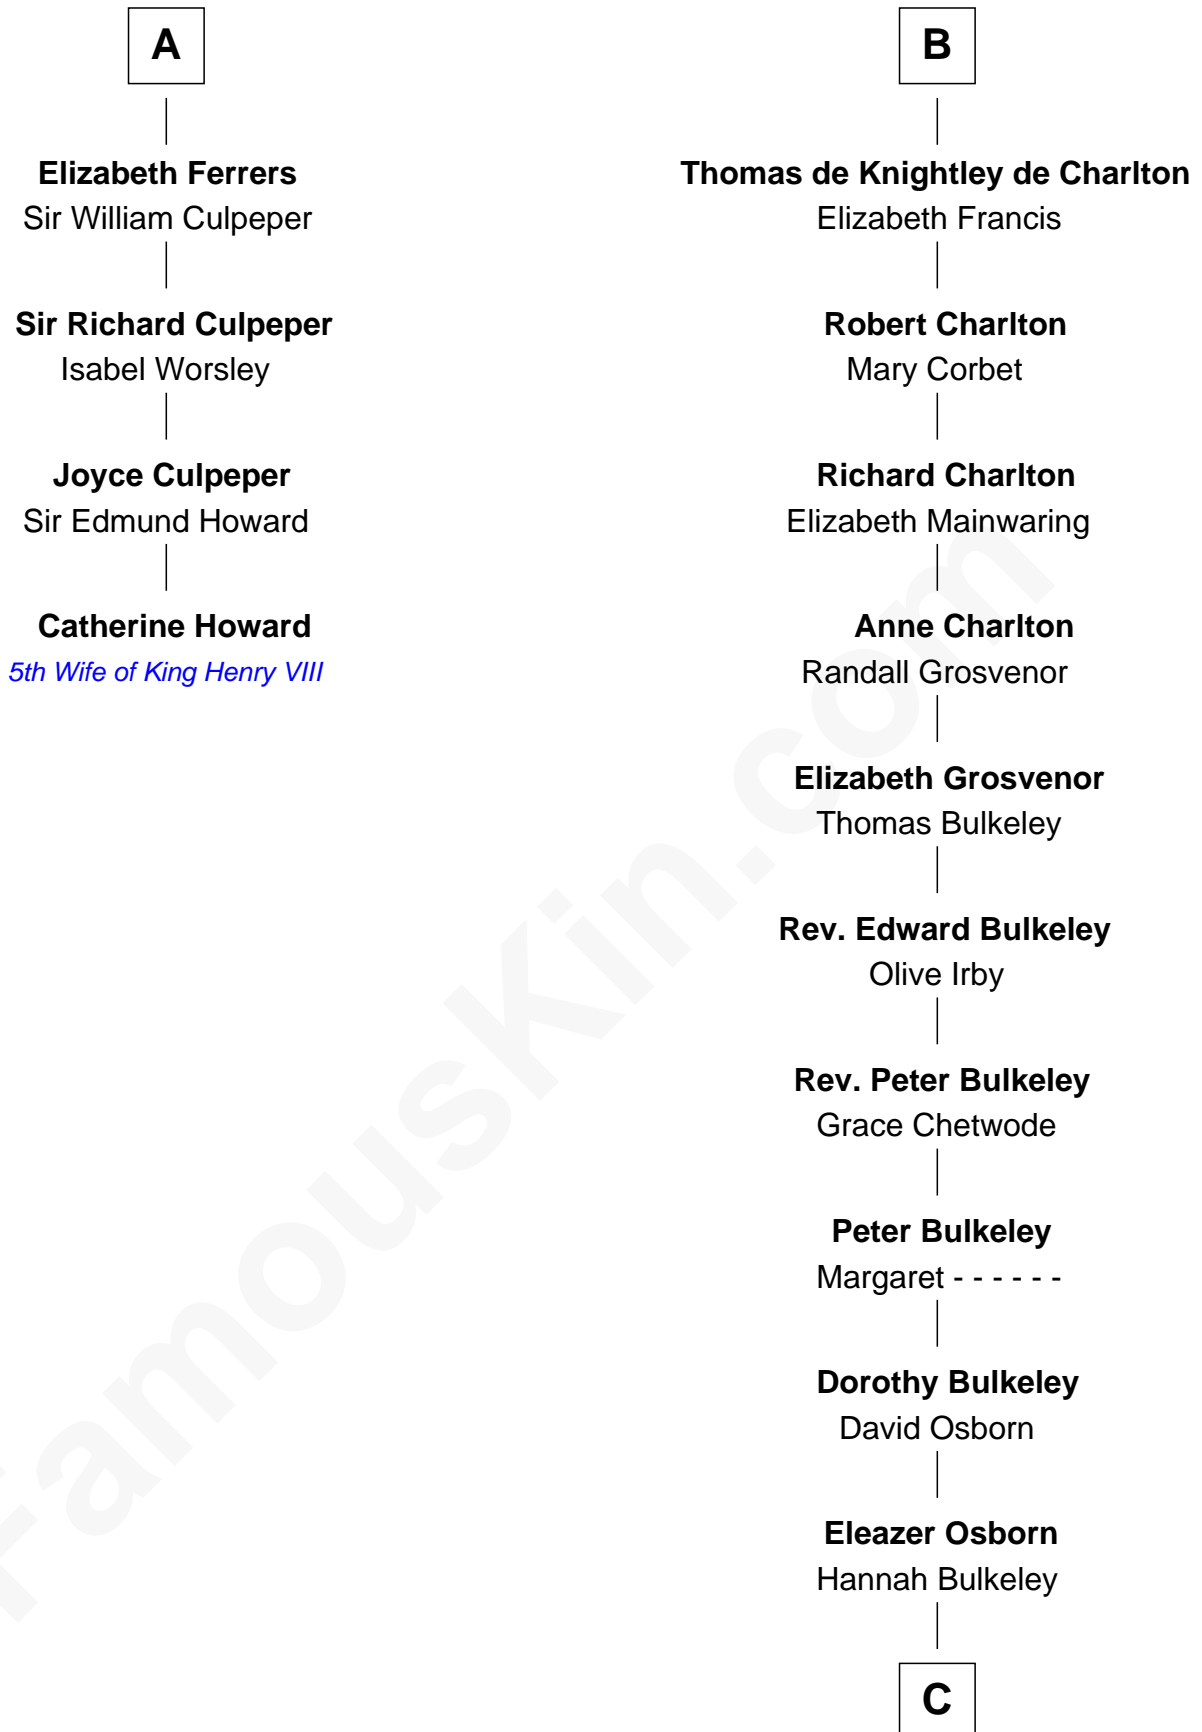

FamousKin.com Relationship Chart of

Catherine Howard

5th Wife of King Henry VIII

10th cousin 10 times removed of

Jay Gould

American Railroad "Robber Baron"

C

—
Eleazer Osborn

Sarah Burr

—
Anna Osborn

Abraham Gould

—
John Burr Gould

Mary More

—
Jay Gould

"Robber Baron"