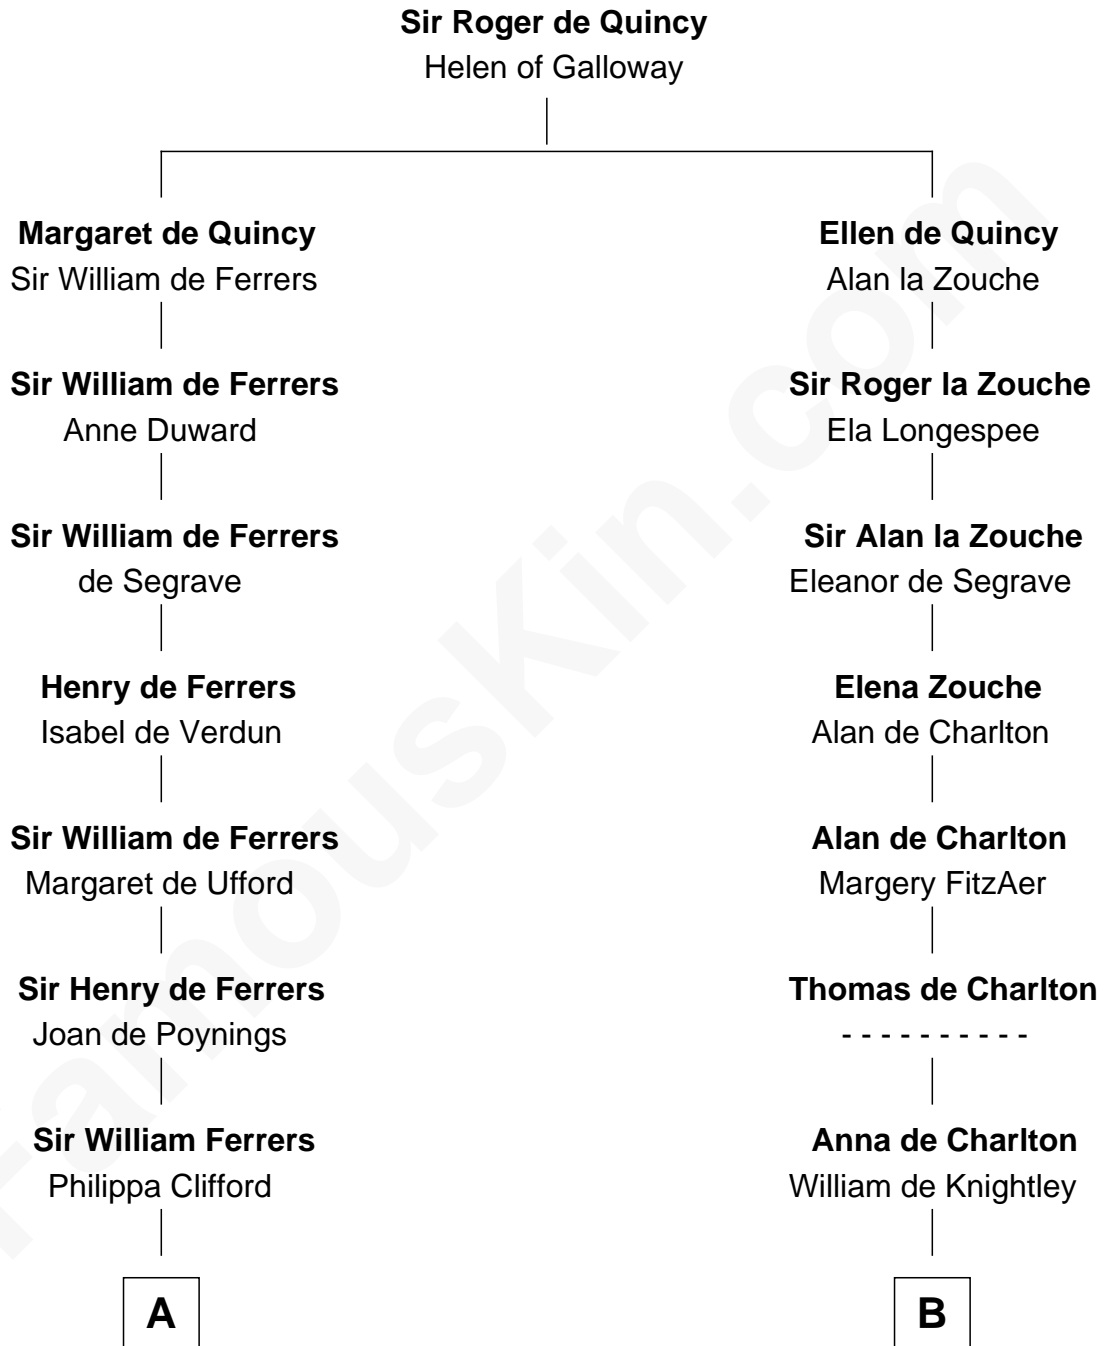

FamousKin.com Relationship Chart of

Catherine Howard

5th Wife of King Henry VIII

10th cousin 10 times removed of

Jay Gould

American Railroad "Robber Baron"

C

—
Eleazer Osborn

Sarah Burr

—
Anna Osborn

Abraham Gould

—
John Burr Gould

Mary More

—
Jay Gould

"Robber Baron"