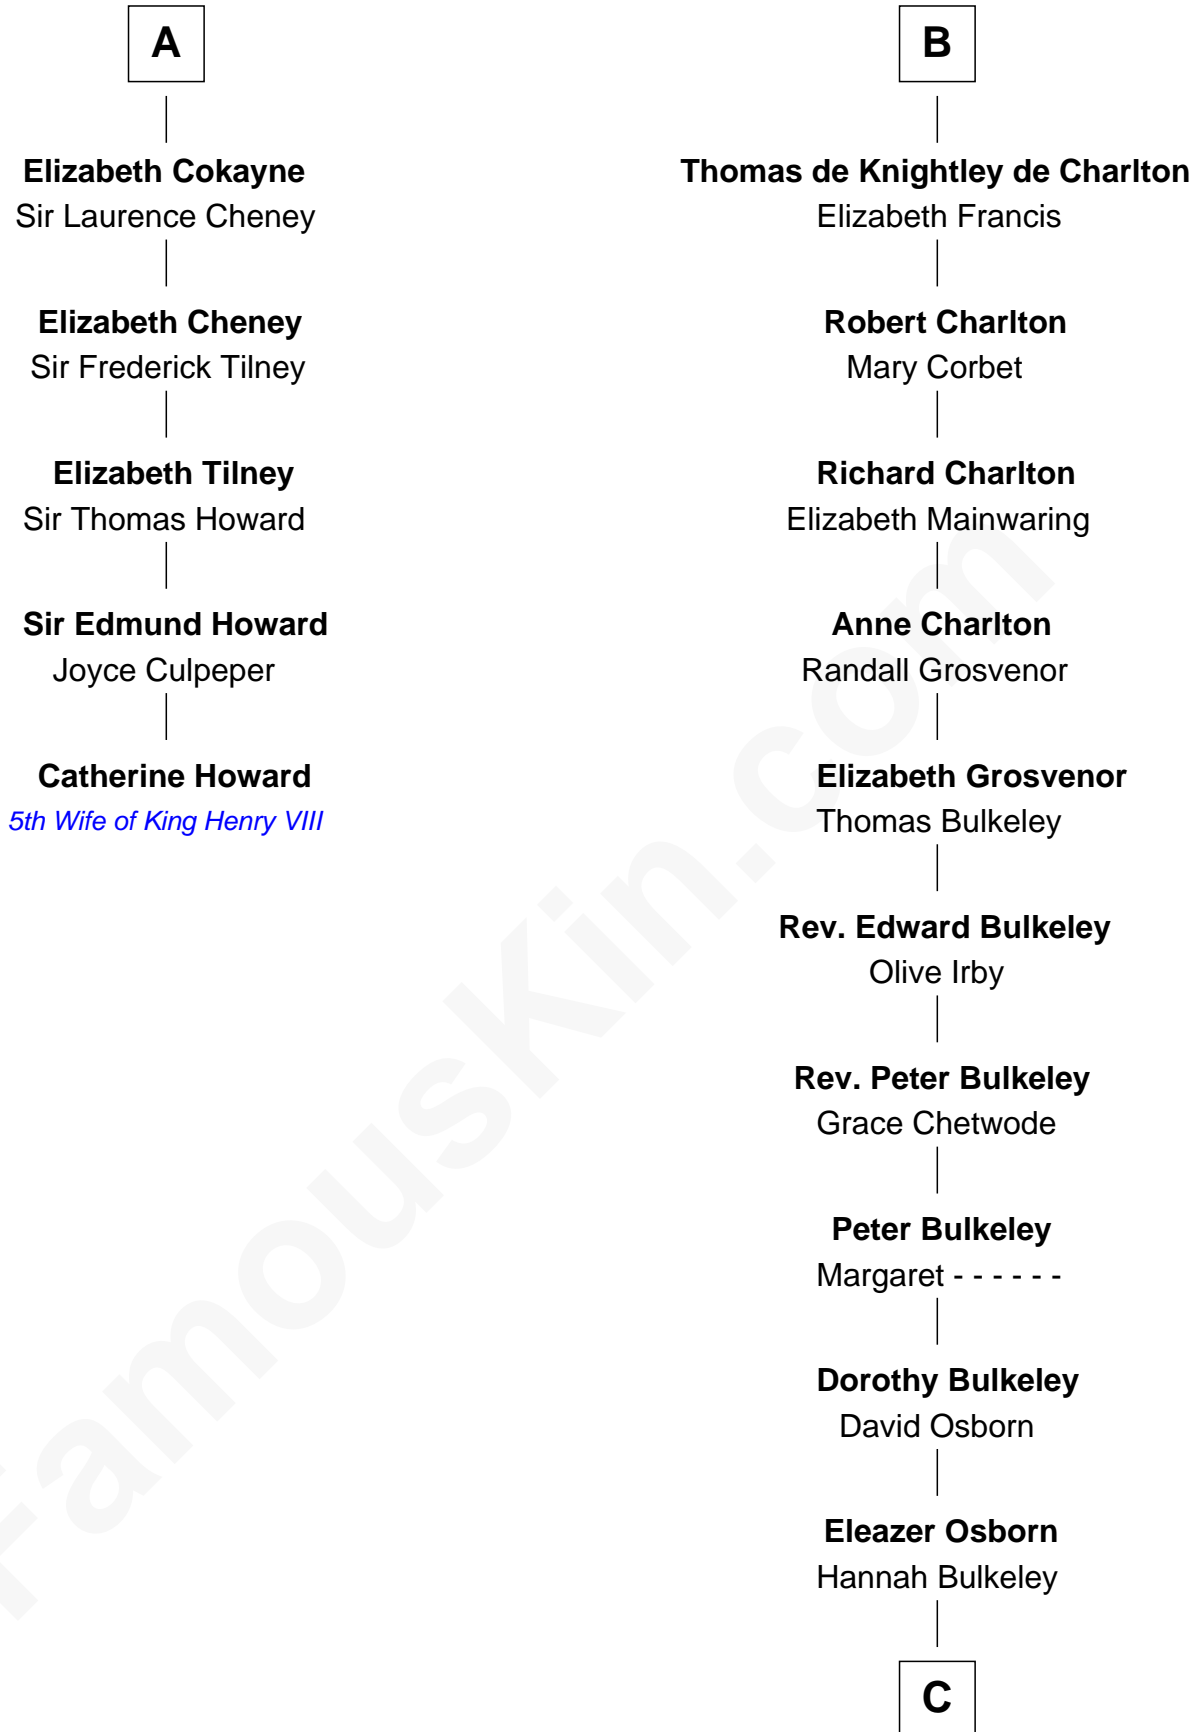

FamousKin.com
Relationship Chart of
Catherine Howard
5th Wife of King Henry VIII

11th cousin 9 times removed of
Jay Gould
American Railroad "Robber Baron"

C

—
Eleazer Osborn

Sarah Burr

—
Anna Osborn

Abraham Gould

—
John Burr Gould

Mary More

—
Jay Gould

"Robber Baron"

FamousKin.com