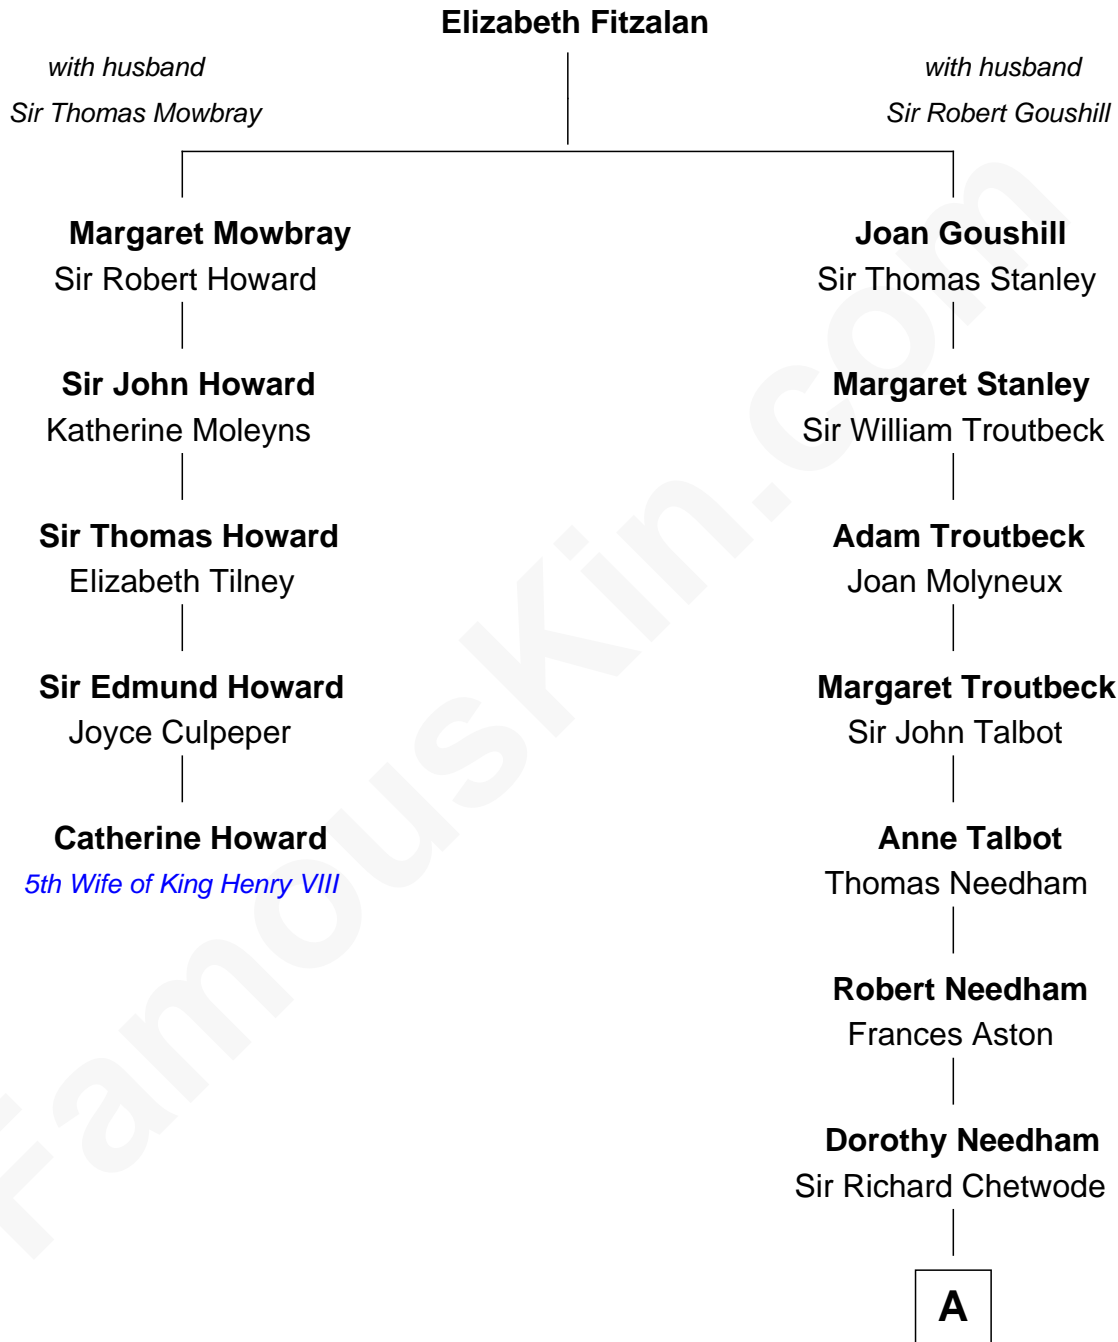

FamousKin.com Relationship Chart of

Catherine Howard

5th Wife of King Henry VIII

4th cousin 10 times removed of

Jay Gould

American Railroad "Robber Baron"

A

Grace Chetwode
Rev. Peter Bulkeley

Peter Bulkeley
Margaret - - - - -

Dorothy Bulkeley
David Osborn

Eleazer Osborn
Hannah Bulkeley

Eleazer Osborn
Sarah Burr

Anna Osborn
Abraham Gould

John Burr Gould
Mary More

Jay Gould
"Robber Baron"

FamousKin.com