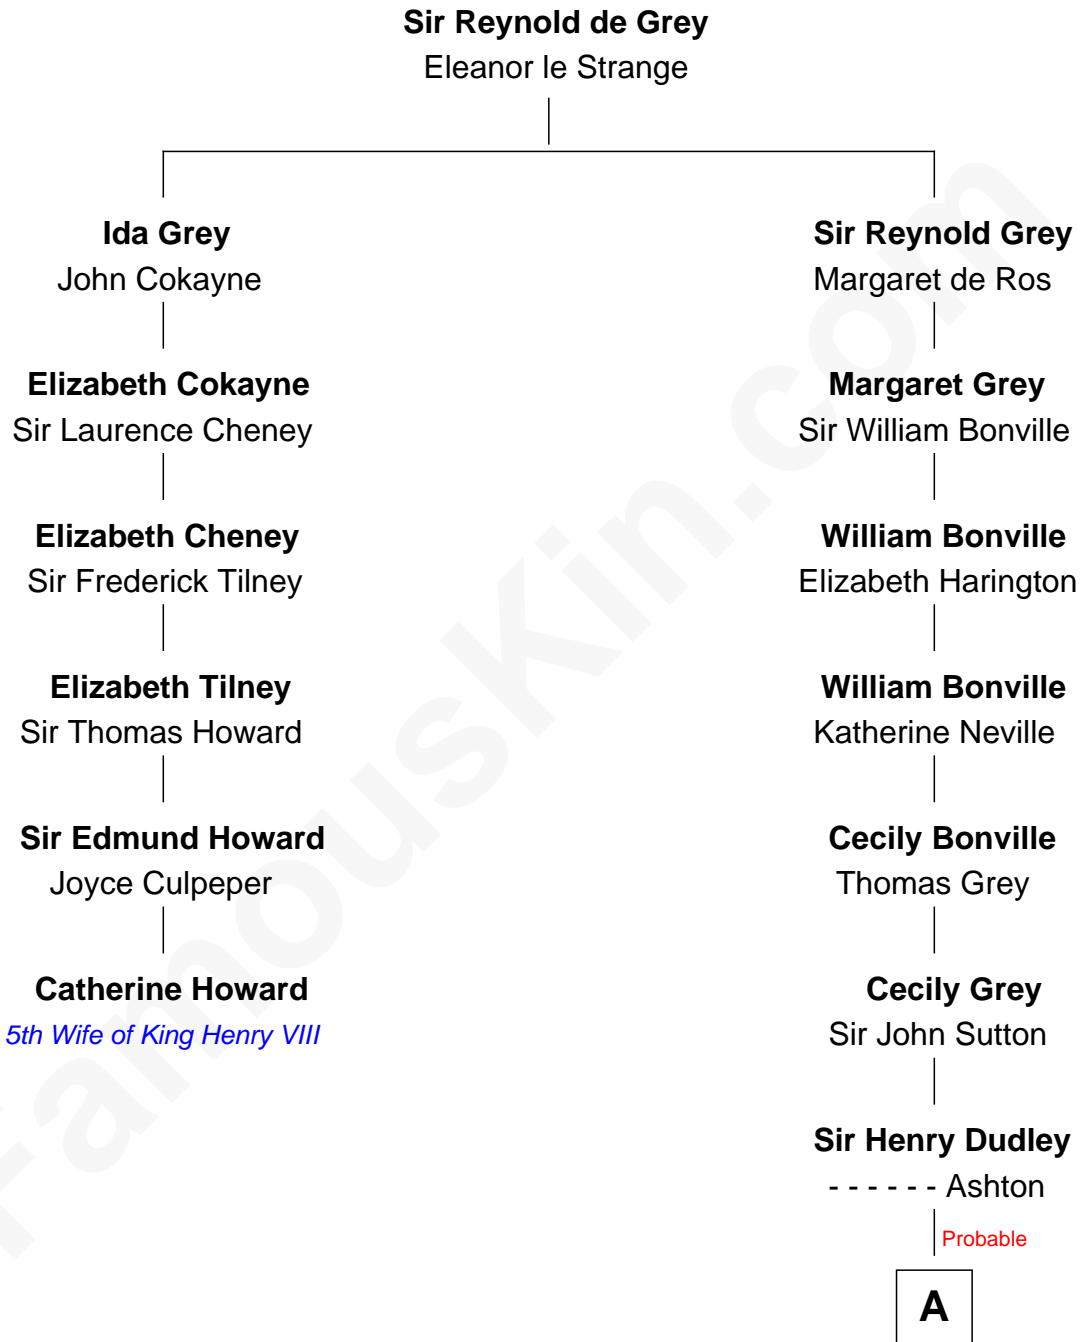

# FamousKin.com Relationship Chart of

**Catherine Howard**

*5th Wife of King Henry VIII*

5th cousin 11 times removed of

**William Marsh Rice**

*Founder of Rice University*

**A**

**Roger Dudley**  
Susanna Thorne

**Gov. Thomas Dudley**  
Dorothy York

**Mercy Dudley**  
Rev. John Woodbridge

**Martha Woodbridge**  
Samuel Ruggles

**Sarah Ruggles**  
John Holbrook

**John Holbrook**  
Mary Hunt

**Hannah Holbrook**  
Urban Bates