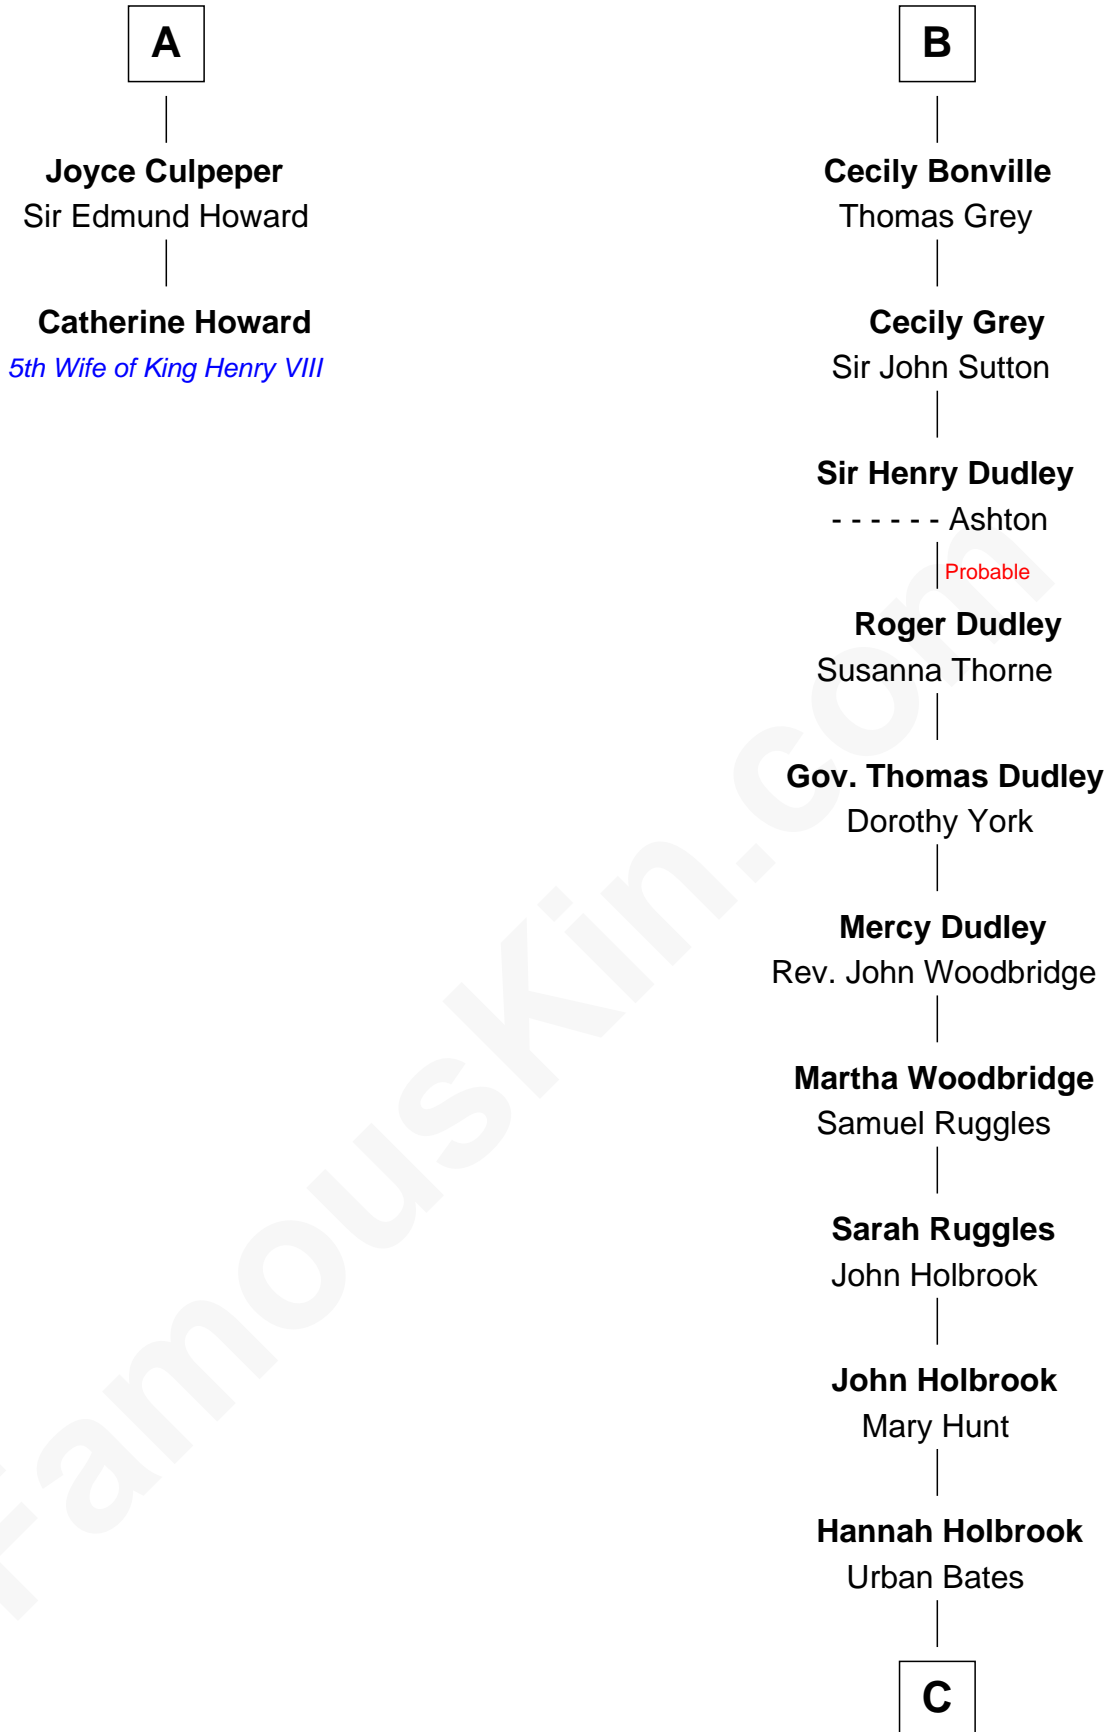

# FamousKin.com Relationship Chart of

**Catherine Howard**

*5th Wife of King Henry VIII*

8th cousin 11 times removed of

**William Marsh Rice**

*Founder of Rice University*

**Sir Gilbert de Clare**

Joan of Acre

**Elizabeth Ferrers**  
Sir William Culpeper

**Sir Richard Culpeper**  
Isabel Worsley

**A**

**Margaret de Clare**  
Hugh de Audley

**Margaret de Audley**  
Ralph de Stafford

**Beatrice de Stafford**  
Thomas de Ros

**Margaret de Ros**  
Sir Reynold Grey

**Margaret Grey**  
Sir William Bonville

**William Bonville**  
Elizabeth Harington

**William Bonville**  
Katherine Neville

**B**

**C**

|  
**Sarah Bates**

David Rice