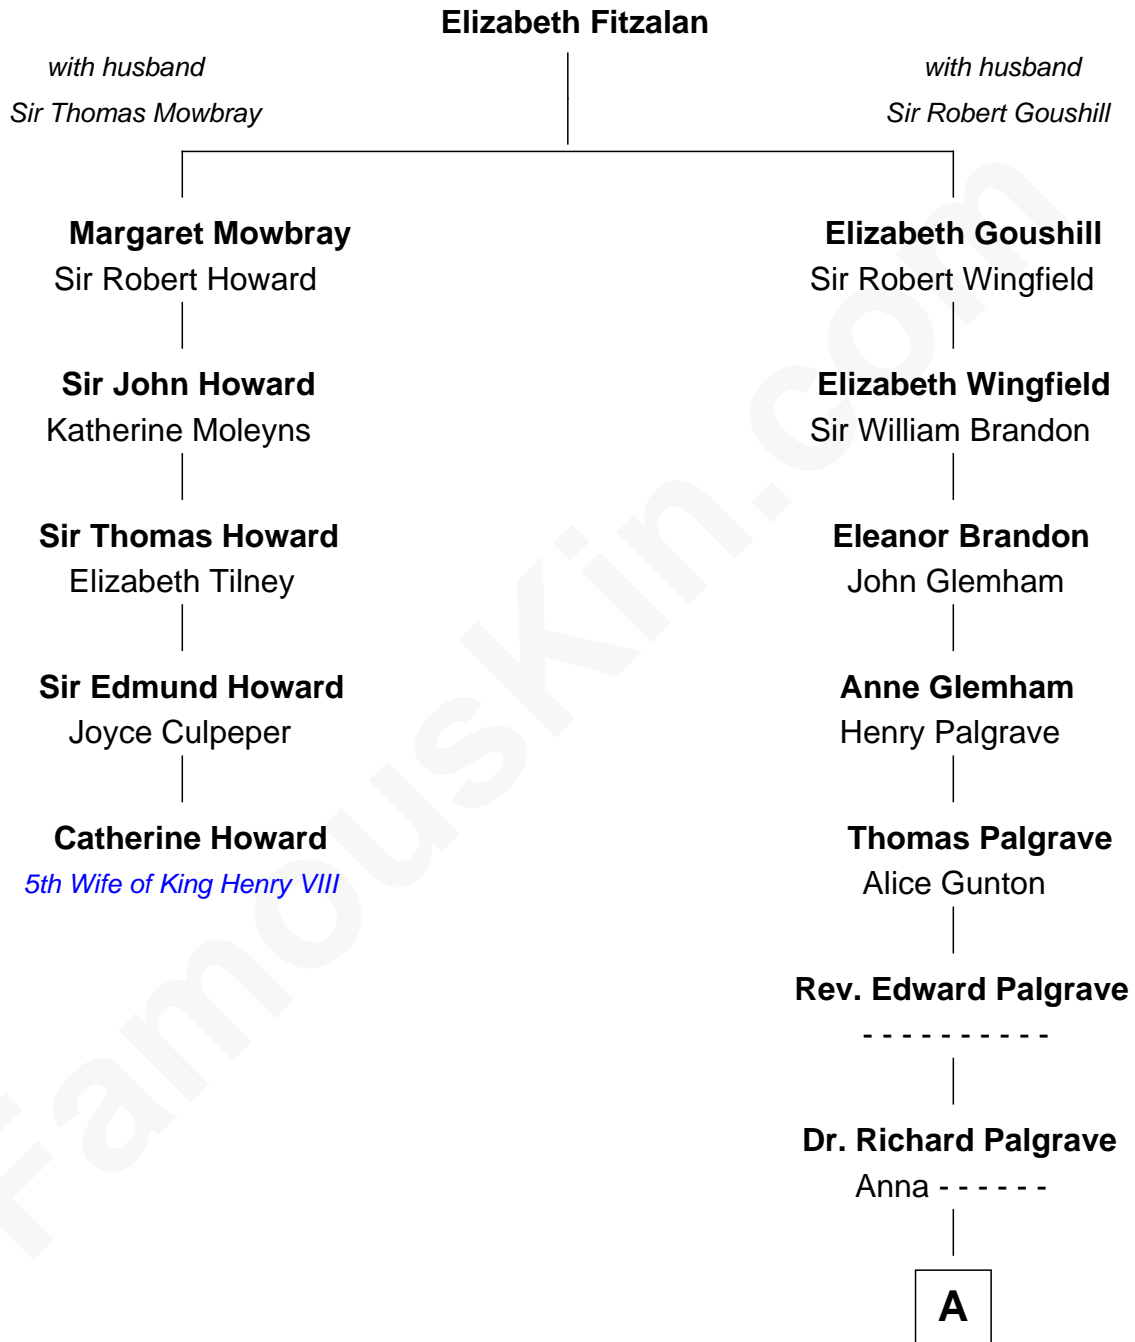

FamousKin.com

Relationship Chart of

Catherine Howard

5th Wife of King Henry VIII

4th cousin 10 times removed of

William Marsh Rice

Founder of Rice University

A

|
Sarah Palgrave

Dr. John Alcock

|
Joanna Alcock

Ephraim Hunt

|
Ebenezer Hunt

Mary Lovell

|
Mary Hunt

John Holbrook

|
Hannah Holbrook

Urban Bates

|
Sarah Bates

David Rice

|
David Rice

Patty Hall

|
William Marsh Rice

Founder of Rice University