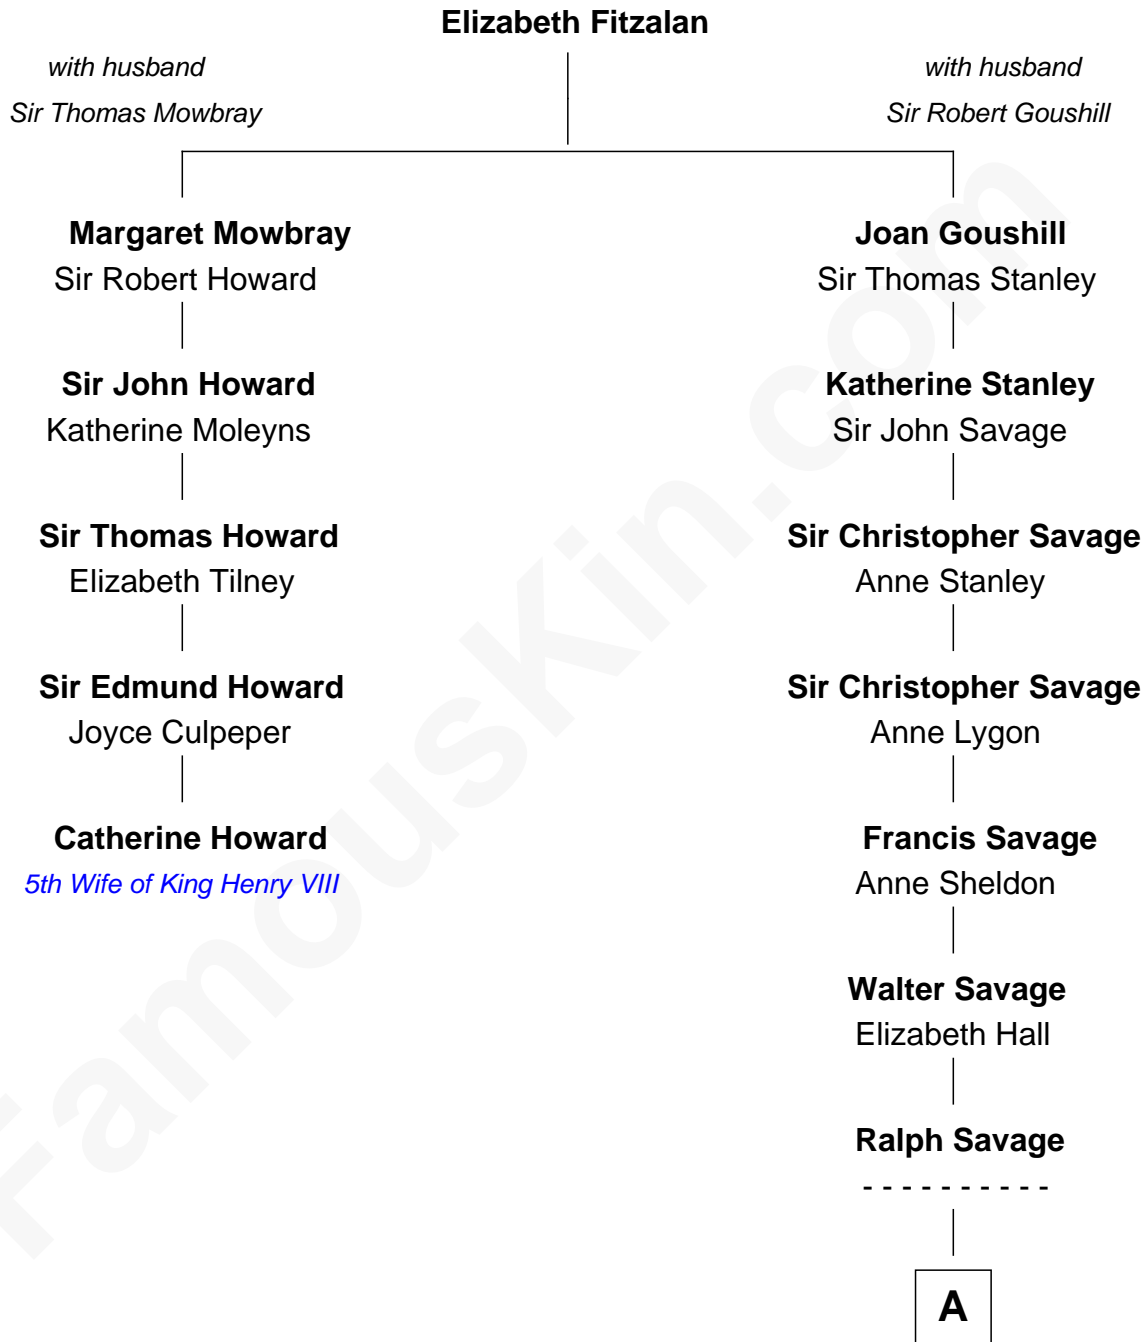

FamousKin.com

Relationship Chart of

Catherine Howard

5th Wife of King Henry VIII

4th cousin 12 times removed of

General George C. Marshall

Author of "The Marshall Plan"

A

Anthony Savage

Sarah Constable

Alice Savage

Francis Thornton

Col. Francis Thornton

Mary Taliaferro

Mary Thornton

Nicholas Battaile