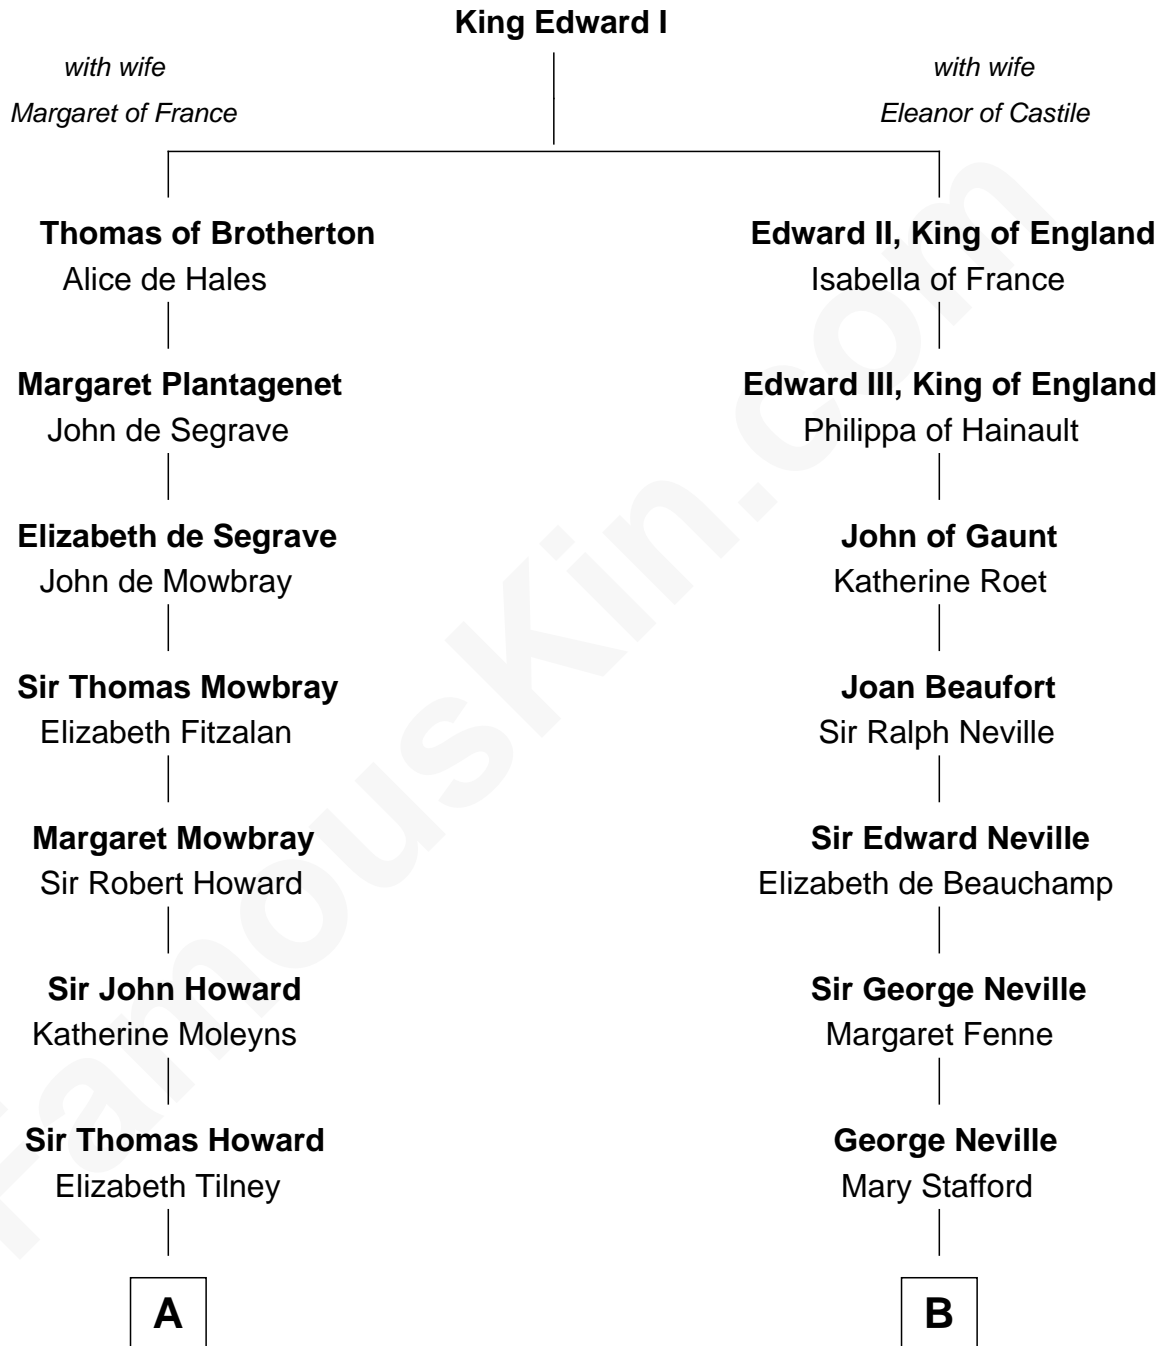

# FamousKin.com Relationship Chart of

**Catherine Howard**

*5th Wife of King Henry VIII*

8th cousin 11 times removed of

**Harry F. Byrd**

*50th Governor of Virginia*

C

Col. William Byrd  
Jane Meriwether Rivers

Richard Evelyn Byrd  
Eleanor Bolling Flood

Harry F. Byrd  
*50th Governor of Virginia*

FamousKin.com