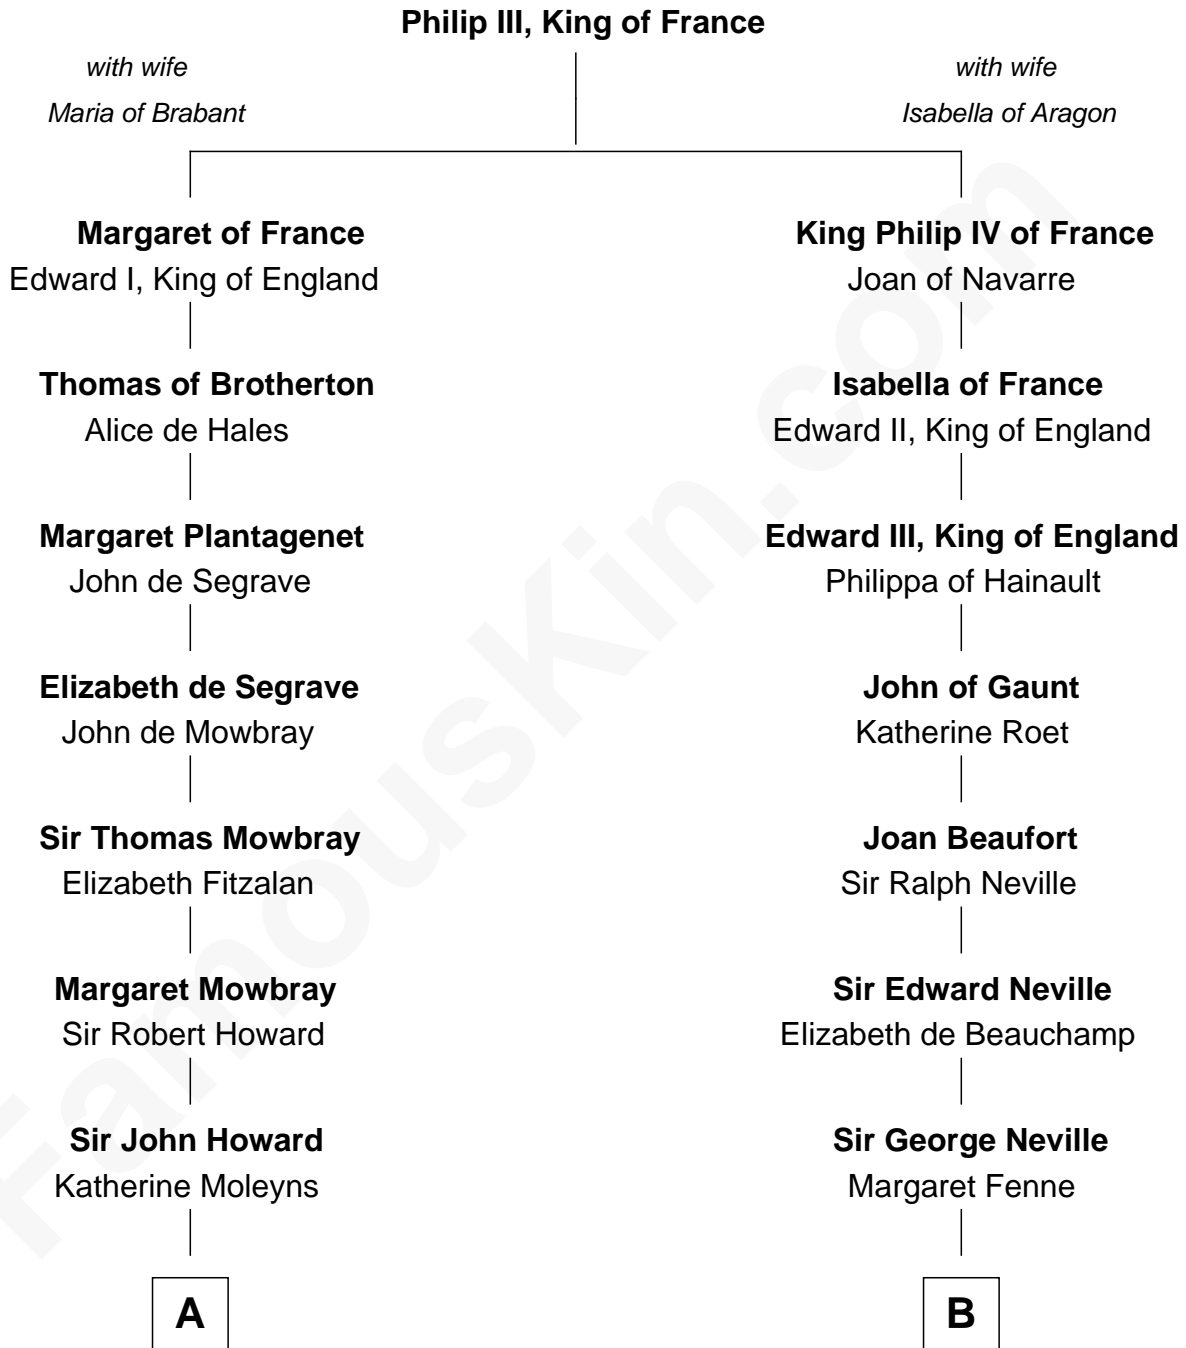

FamousKin.com Relationship Chart of

Catherine Howard

5th Wife of King Henry VIII

9th cousin 11 times removed of

Harry F. Byrd

50th Governor of Virginia

C

Richard Evelyn Byrd

Anne Harrison

Col. William Byrd

Jane Meriwether Rivers

Richard Evelyn Byrd

Eleanor Bolling Flood

Harry F. Byrd

50th Governor of Virginia

FamousKin.com