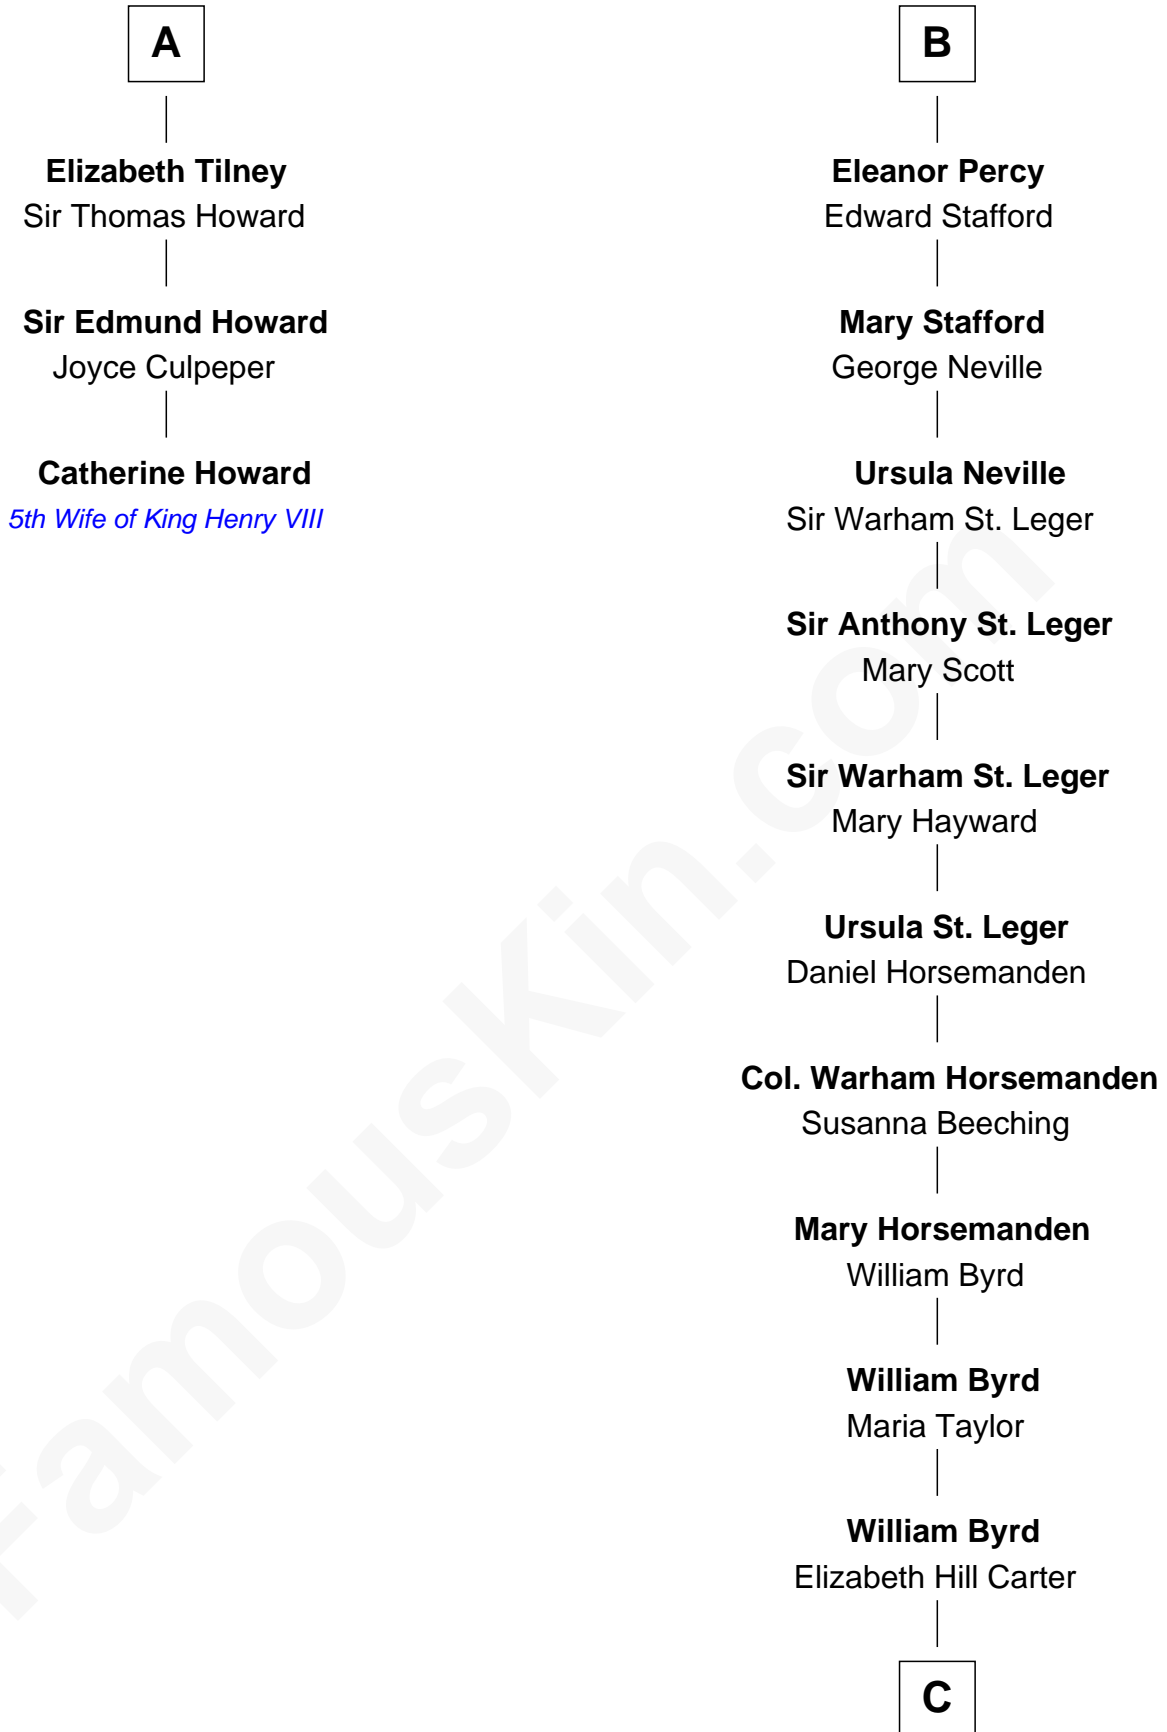

FamousKin.com Relationship Chart of

Catherine Howard

5th Wife of King Henry VIII

9th cousin 12 times removed of

Harry F. Byrd

50th Governor of Virginia

Sir William de Cantilupe

Eve de Braiose

C

Thomas Taylor Byrd

Mary Armistead

Richard Evelyn Byrd

Anne Harrison

Col. William Byrd

Jane Meriwether Rivers

Richard Evelyn Byrd