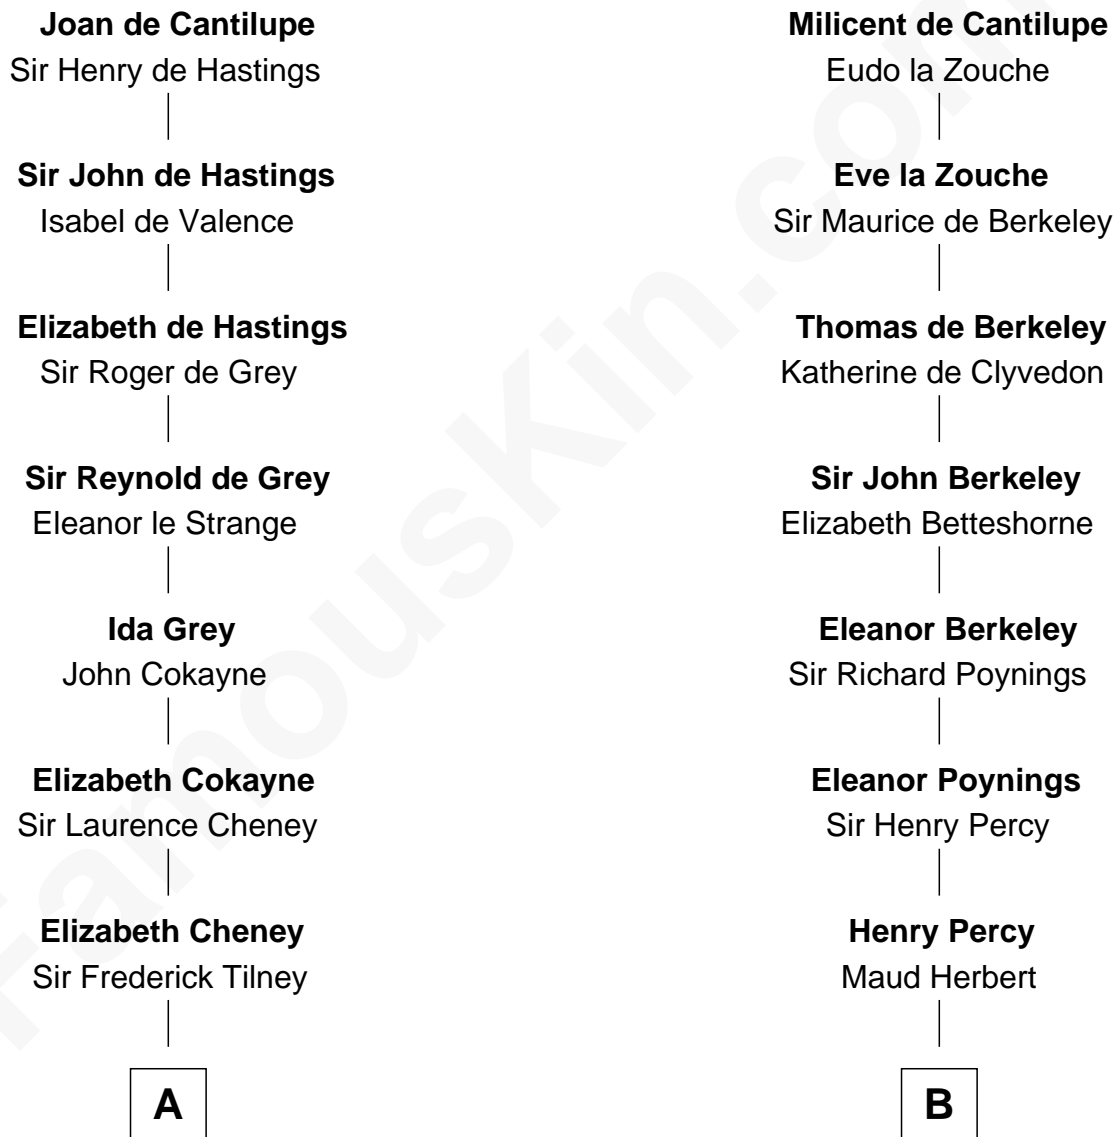

FamousKin.com Relationship Chart of

Catherine Howard

5th Wife of King Henry VIII

9th cousin 12 times removed of

Harry F. Byrd

50th Governor of Virginia

Sir William de Cantilupe

Eve de Braiose

C

Thomas Taylor Byrd

Mary Armistead

Richard Evelyn Byrd

Anne Harrison

Col. William Byrd

Jane Meriwether Rivers

Richard Evelyn Byrd