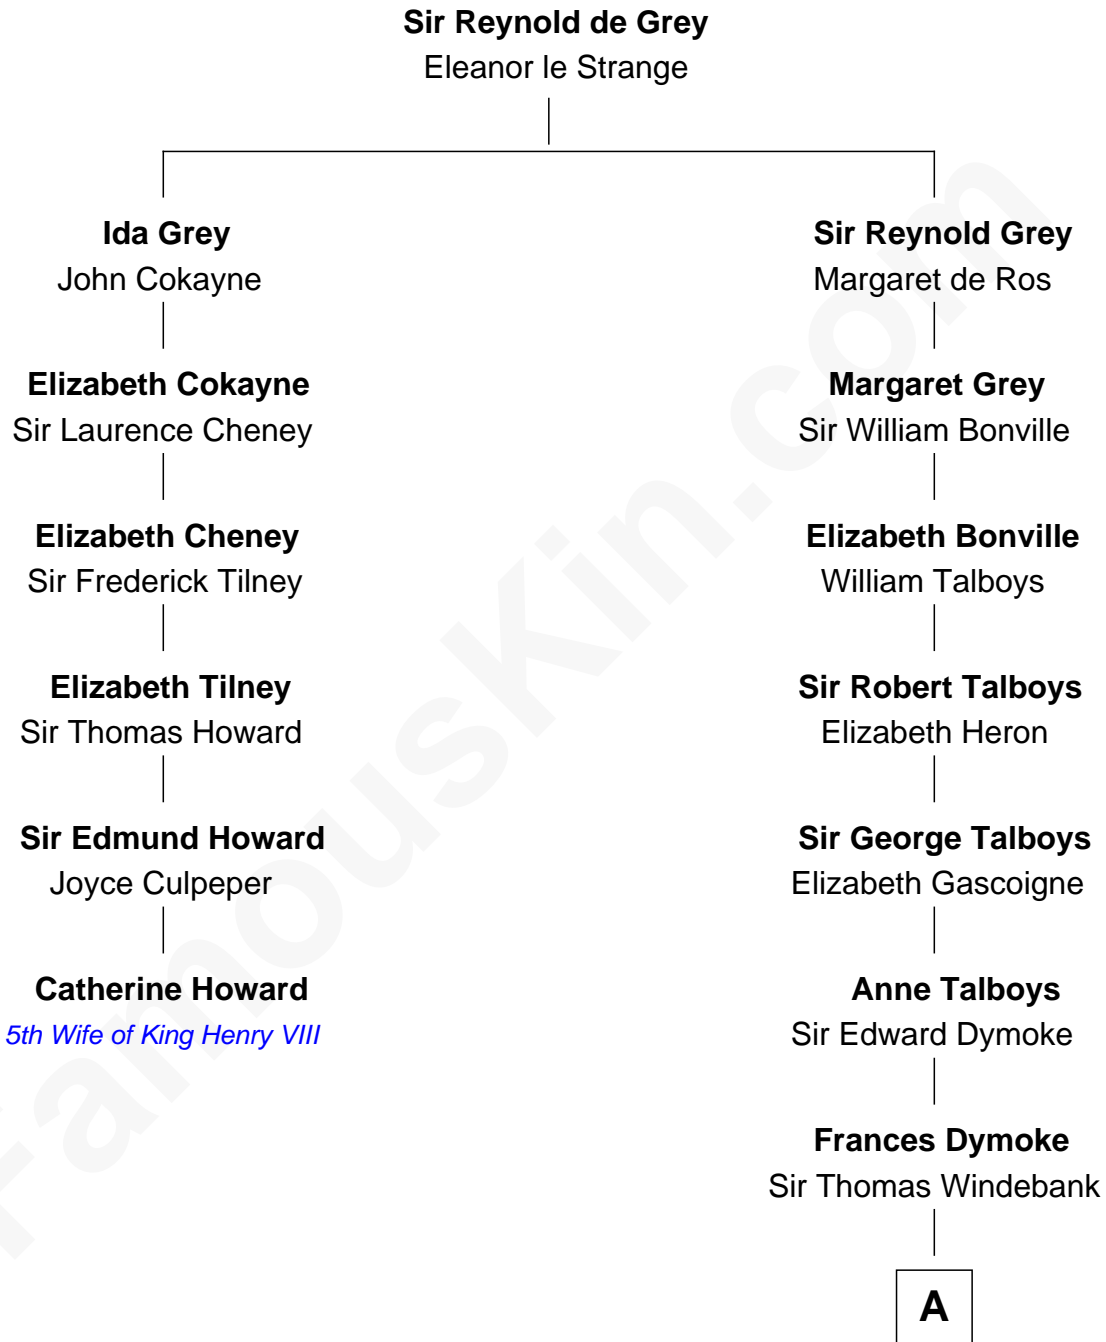

FamousKin.com

Relationship Chart of

Catherine Howard

5th Wife of King Henry VIII

5th cousin 8 times removed of

Meriwether Lewis

Lewis and Clark Expedition

A

Mildred Windebank

Robert Reade

Col. George Reade

Elizabeth Martiau

Mildred Reade

Col. Augustine Warner

Elizabeth Warner

Col. John Lewis