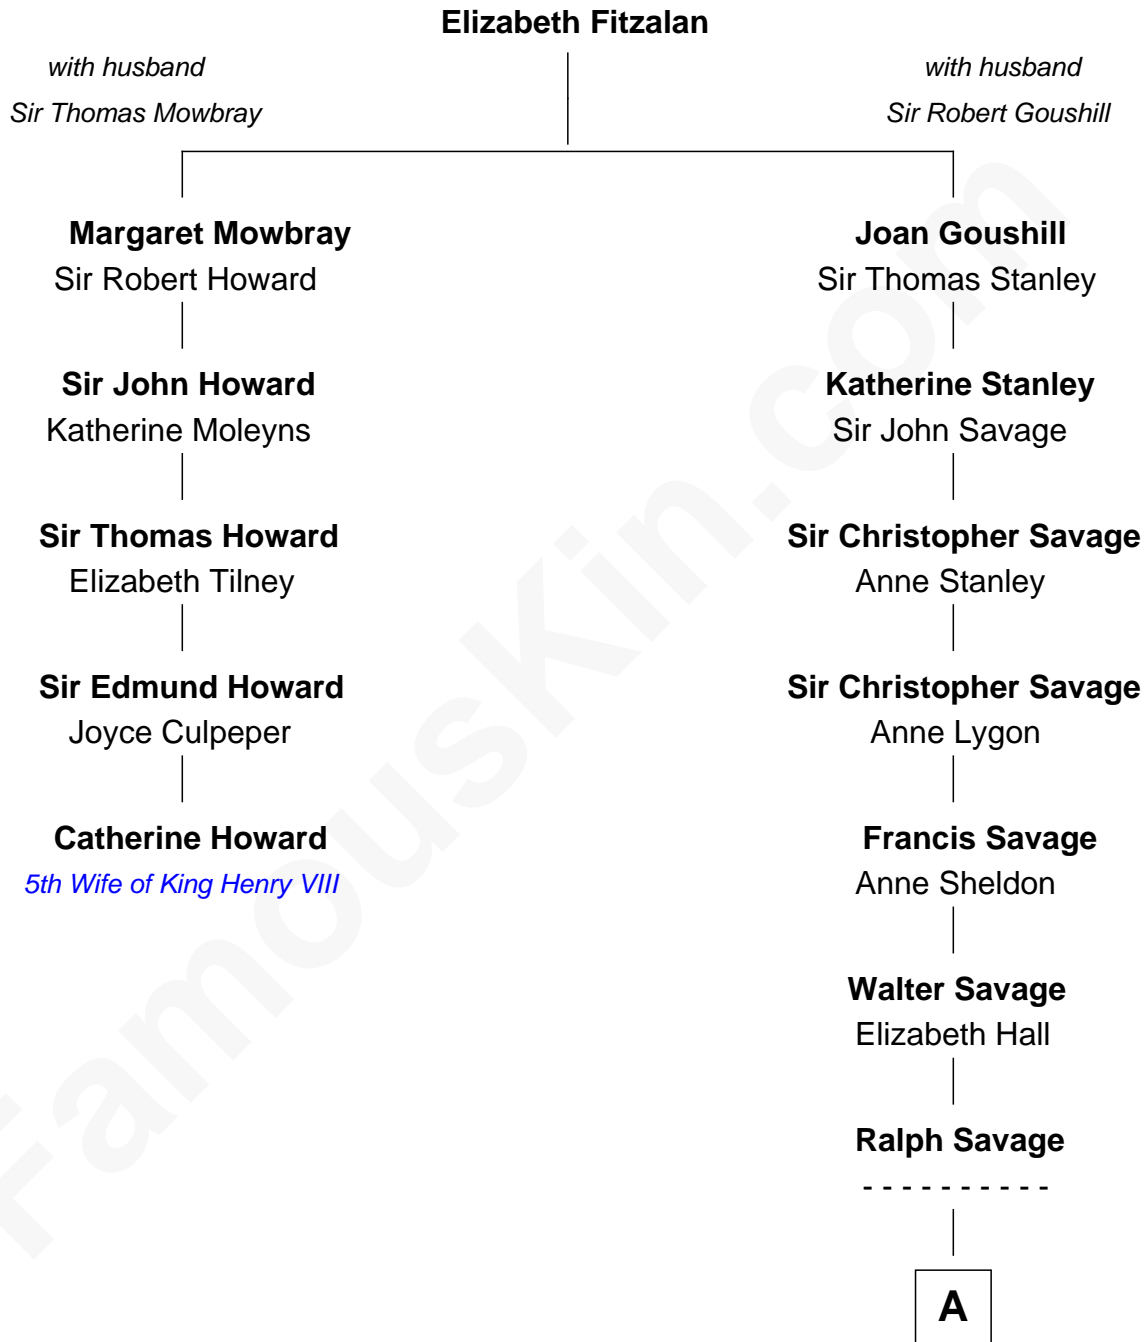

## Relationship Chart of

### Catherine Howard

*5th Wife of King Henry VIII*

4th cousin 8 times removed of

### Meriwether Lewis

*Lewis and Clark Expedition*

**A**

—  
**Anthony Savage**

Sarah Constable

—  
**Alice Savage**

Francis Thornton

—  
**Col. Francis Thornton**

Mary Taliaferro

—  
**Elizabeth Thornton**

Thomas Meriwether

—  
**Lucy Meriwether**

William Lewis

—  
**Meriwether Lewis**

*Lewis and Clark Expedition*