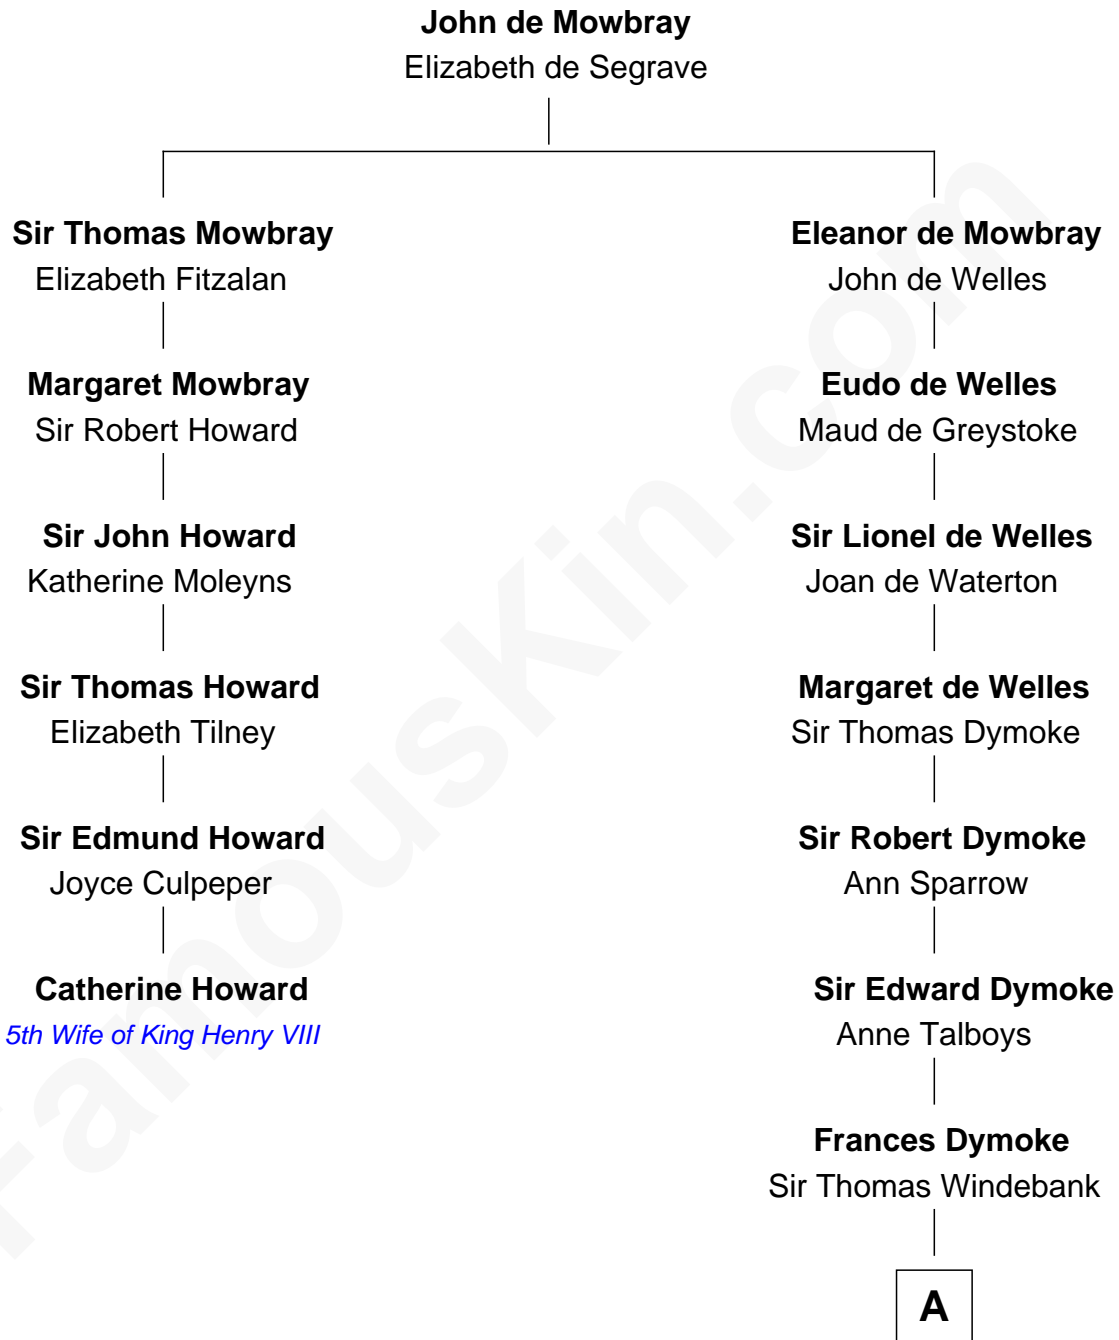

FamousKin.com

Relationship Chart of

Catherine Howard

5th Wife of King Henry VIII

5th cousin 8 times removed of

Meriwether Lewis

Lewis and Clark Expedition

A

Mildred Windebank

Robert Reade

Col. George Reade

Elizabeth Martiau

Mildred Reade

Col. Augustine Warner

Elizabeth Warner

Col. John Lewis

Col. Robert Lewis

Jane Meriwether

William Lewis

Lucy Meriwether

Meriwether Lewis

Lewis and Clark Expedition