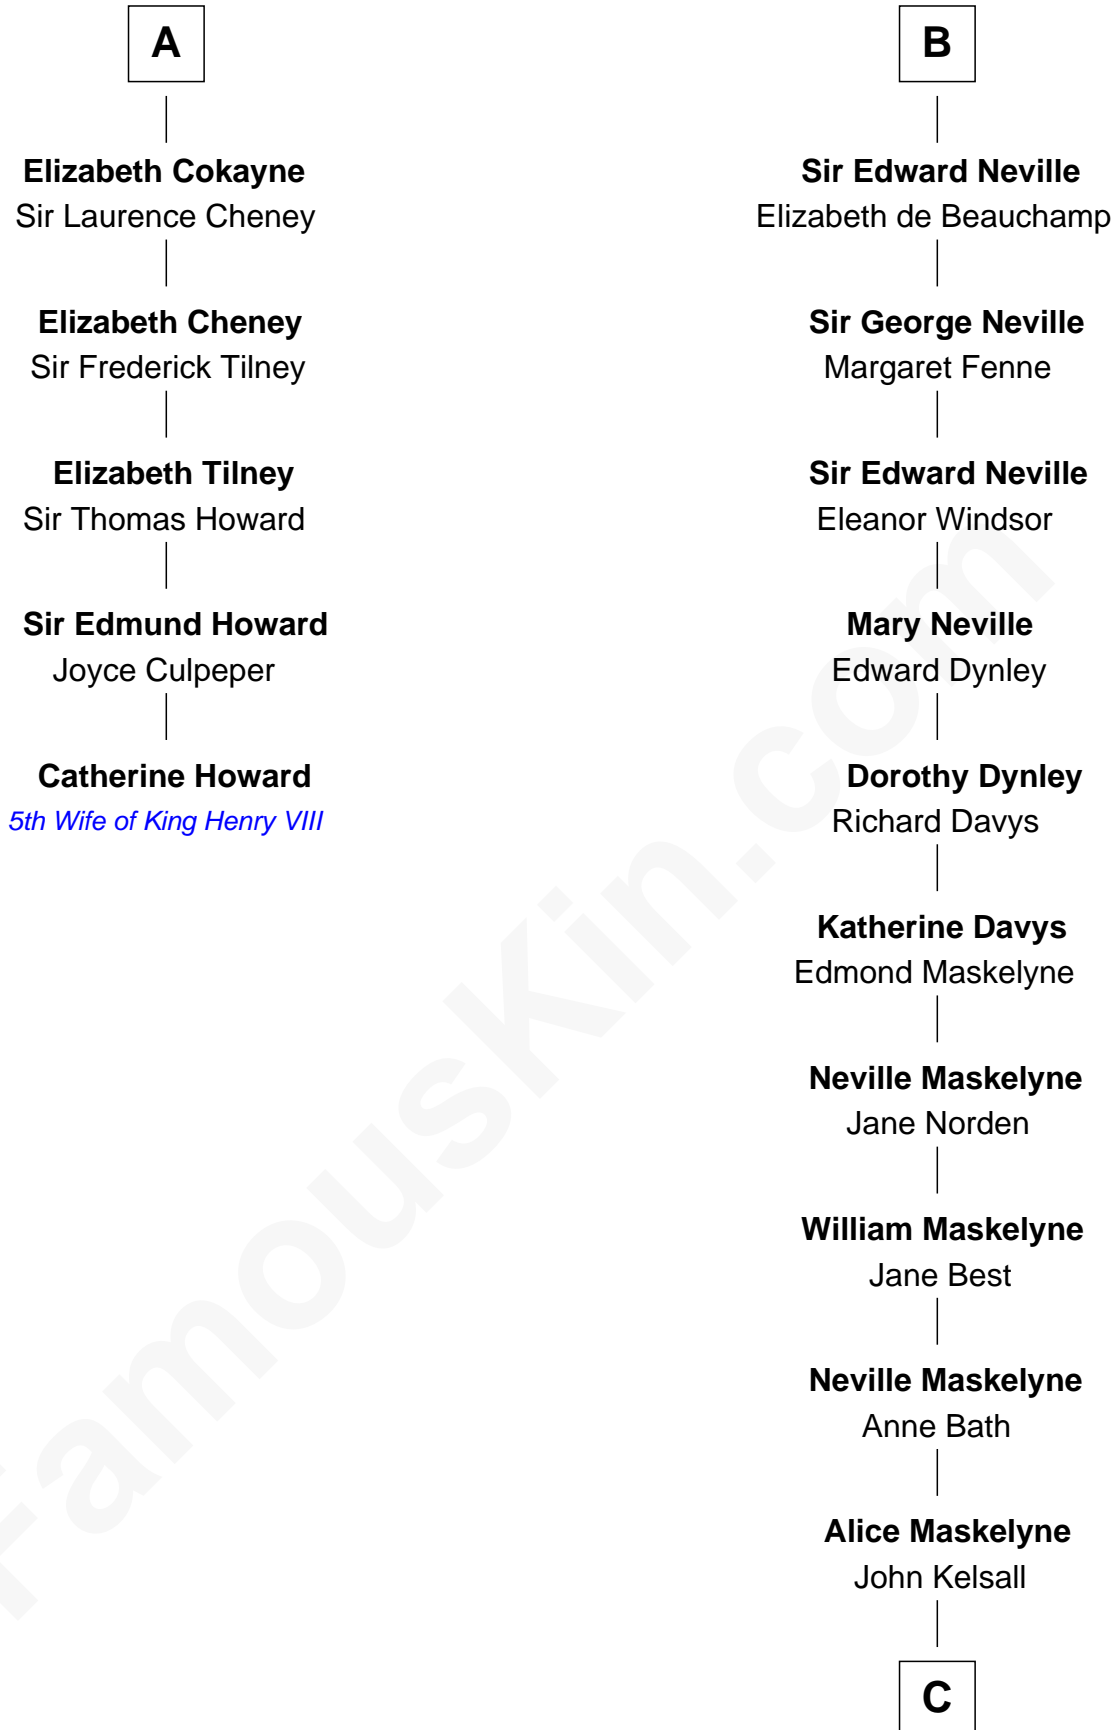

FamousKin.com

Relationship Chart of

Catherine Howard

5th Wife of King Henry VIII

11th cousin 9 times removed of

Lytton Strachey

Author and Co-Founder of Bloomsbury Group

C

—
Jane Kelsall

Sir Henry Strachey

—
Edward Strachey

Julia Woodburn Kirkpatrick

—
Sir Richard Strachey

Jane Maria Grant

—
Lytton Strachey

British Author