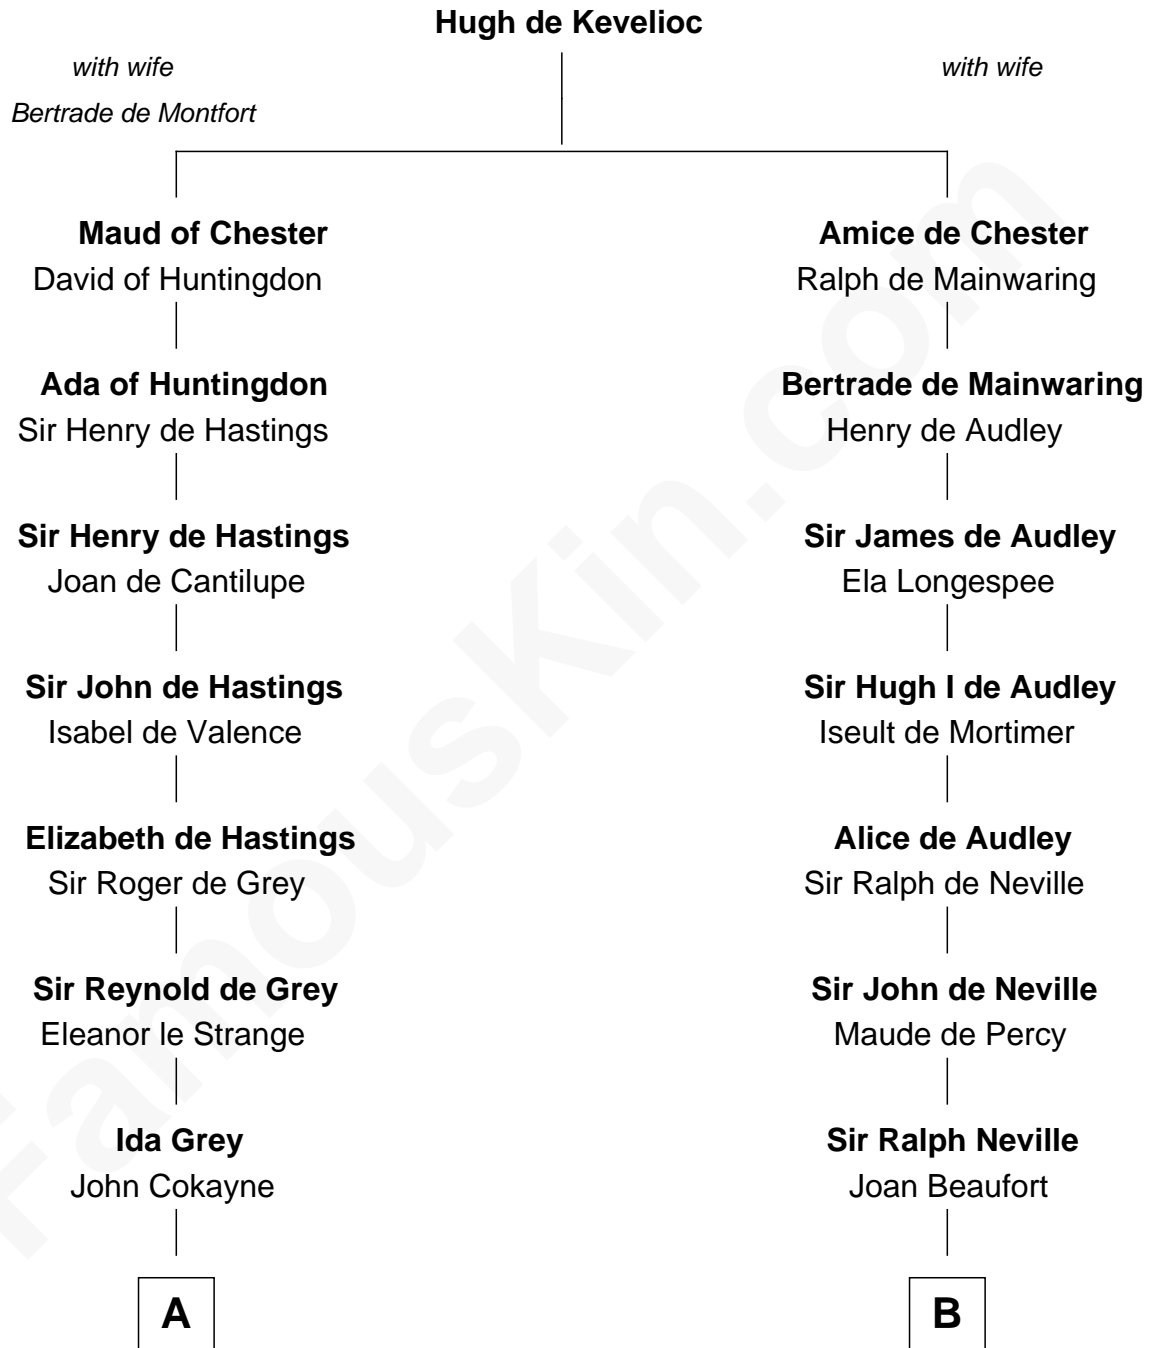

FamousKin.com

Relationship Chart of

Catherine Howard

5th Wife of King Henry VIII

11th cousin 9 times removed of

Lytton Strachey

Author and Co-Founder of Bloomsbury Group

C

—
Jane Kelsall

Sir Henry Strachey

—
Edward Strachey

Julia Woodburn Kirkpatrick

—
Sir Richard Strachey

Jane Maria Grant

—
Lytton Strachey

British Author