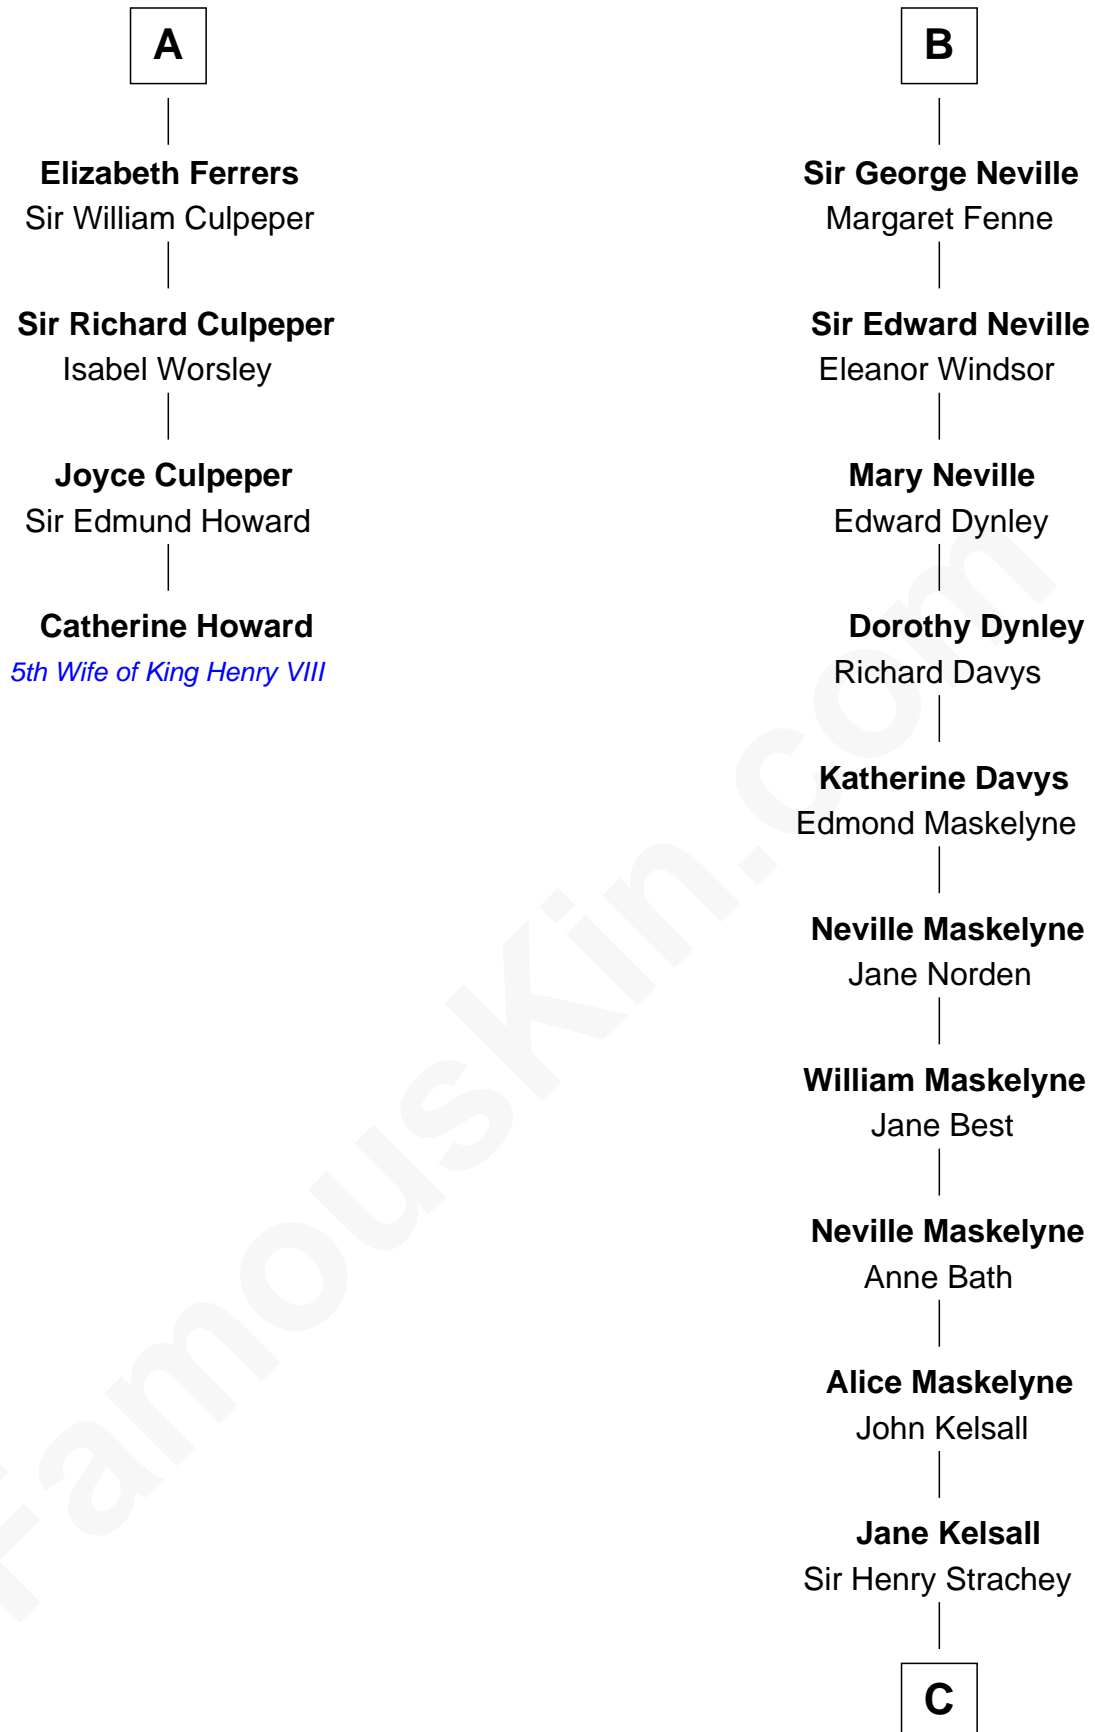

FamousKin.com

Relationship Chart of

Catherine Howard

5th Wife of King Henry VIII

10th cousin 9 times removed of

Lytton Strachey

Author and Co-Founder of Bloomsbury Group

C

Edward Strachey

Julia Woodburn Kirkpatrick

Sir Richard Strachey

Jane Maria Grant

Lytton Strachey

British Author

FamousKin.com