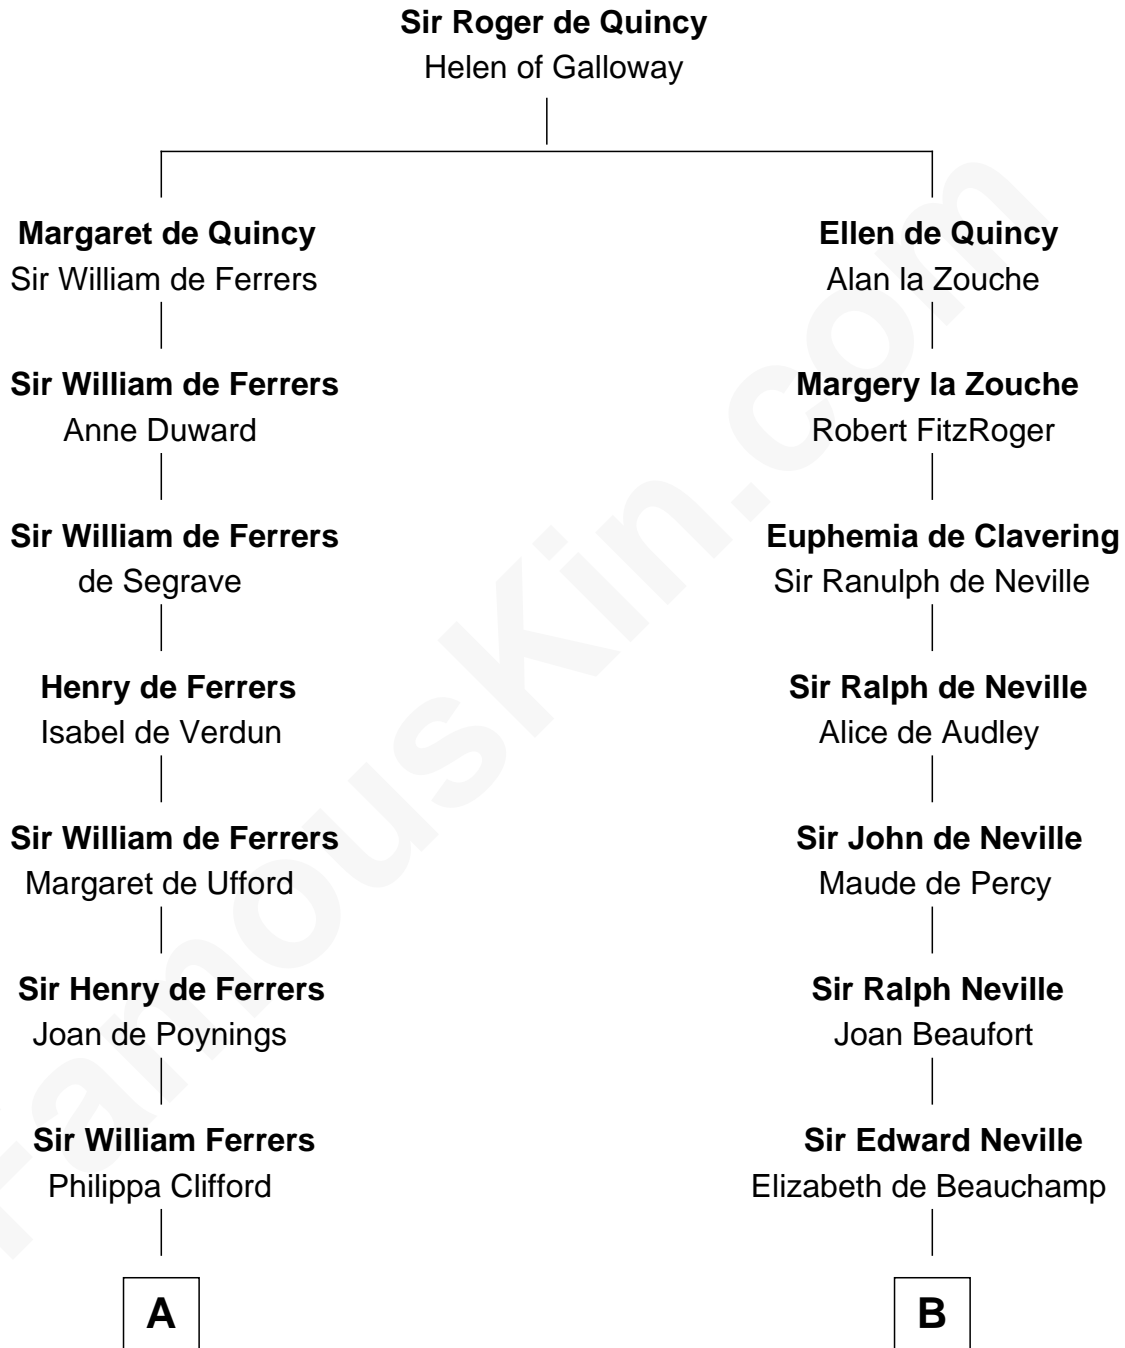

FamousKin.com

Relationship Chart of

Catherine Howard

5th Wife of King Henry VIII

10th cousin 9 times removed of

Lytton Strachey

Author and Co-Founder of Bloomsbury Group

C

Edward Strachey

Julia Woodburn Kirkpatrick

Sir Richard Strachey

Jane Maria Grant

Lytton Strachey

British Author

FamousKin.com