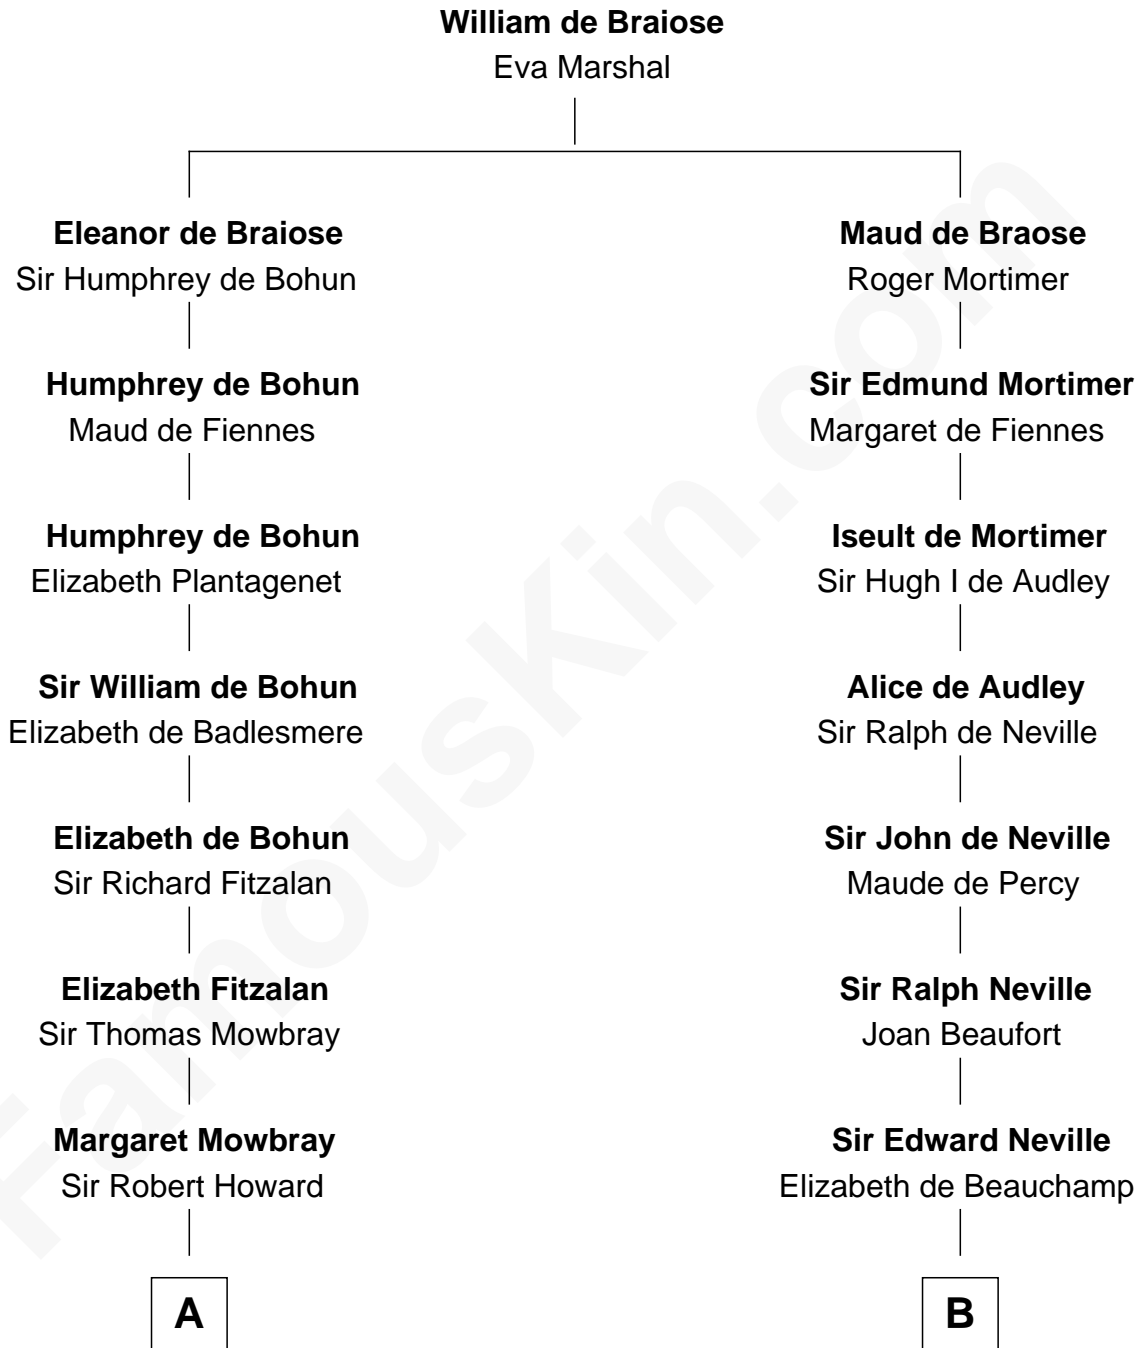

# FamousKin.com Relationship Chart of

**Catherine Howard**

*5th Wife of King Henry VIII*

10th cousin 9 times removed of

**Lytton Strachey**

*Author and Co-Founder of Bloomsbury Group*

C

**Edward Strachey**

Julia Woodburn Kirkpatrick

**Sir Richard Strachey**

Jane Maria Grant

**Lytton Strachey**

*British Author*

FamousKin.com