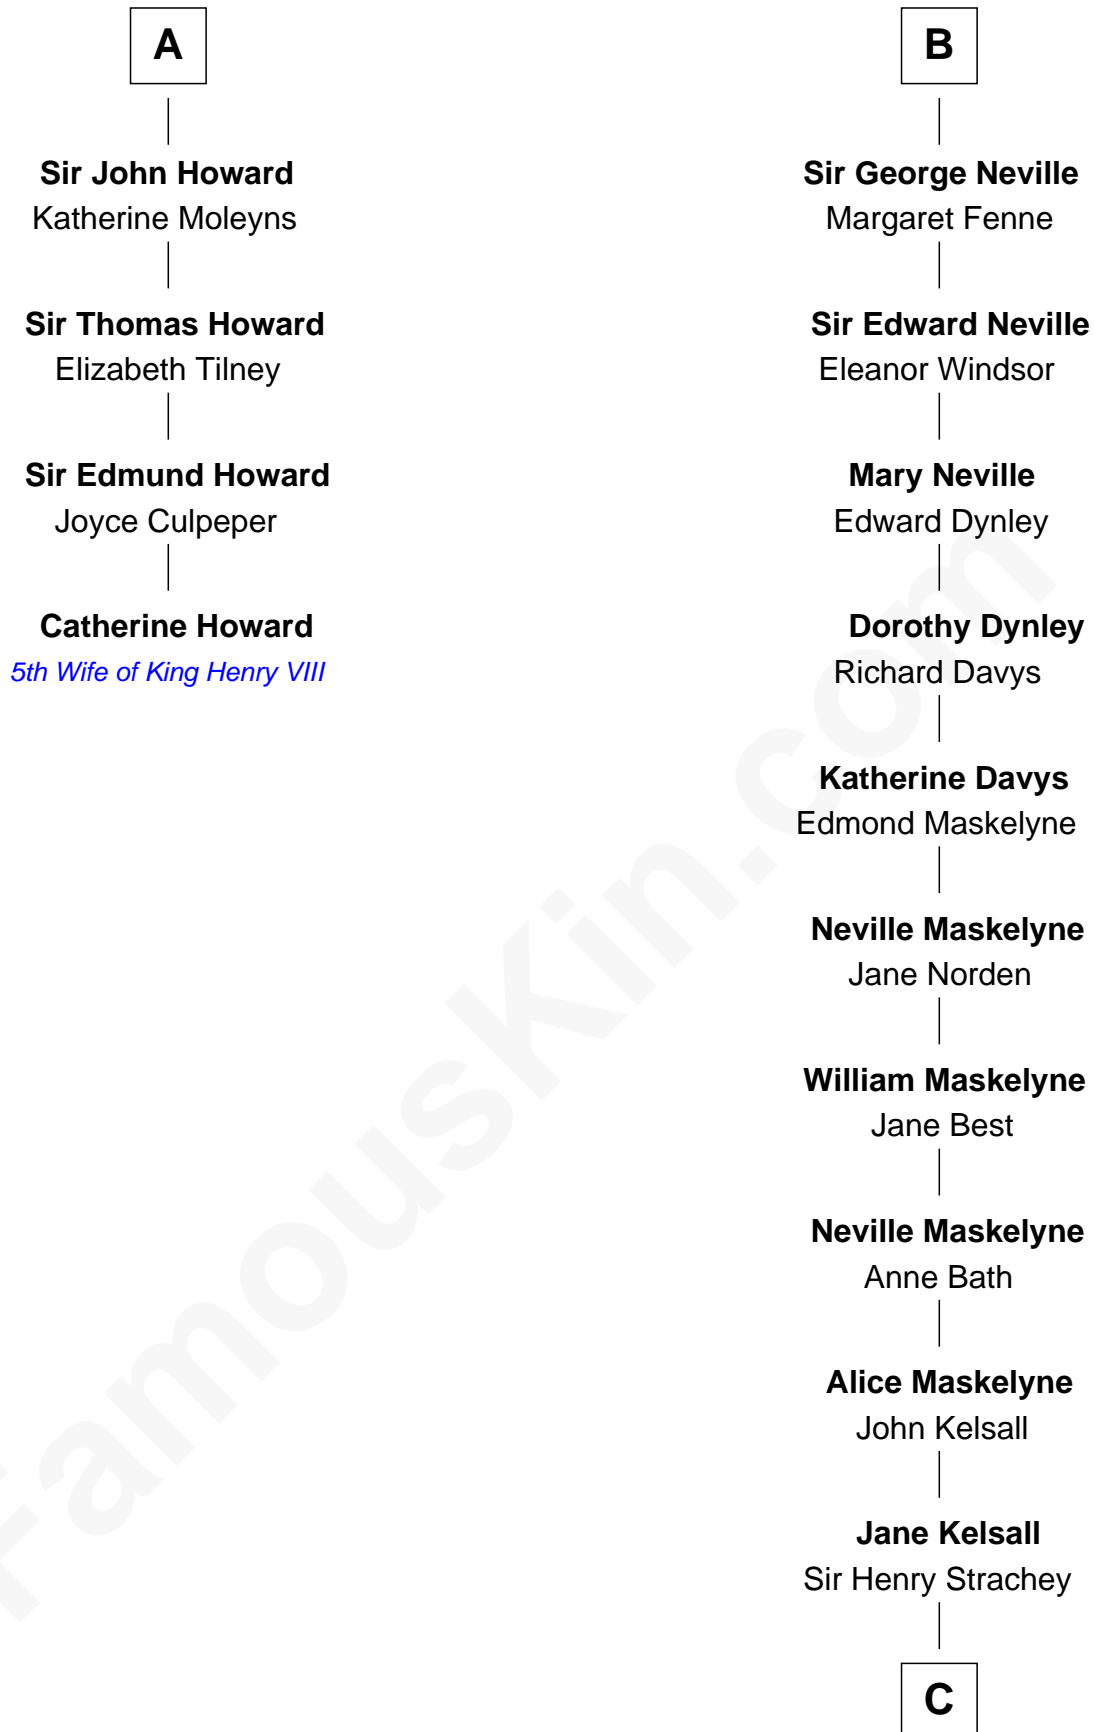

# FamousKin.com Relationship Chart of

**Catherine Howard**

*5th Wife of King Henry VIII*

10th cousin 9 times removed of

**Lytton Strachey**

*Author and Co-Founder of Bloomsbury Group*

C

**Edward Strachey**

Julia Woodburn Kirkpatrick

**Sir Richard Strachey**

Jane Maria Grant

**Lytton Strachey**

*British Author*

FamousKin.com