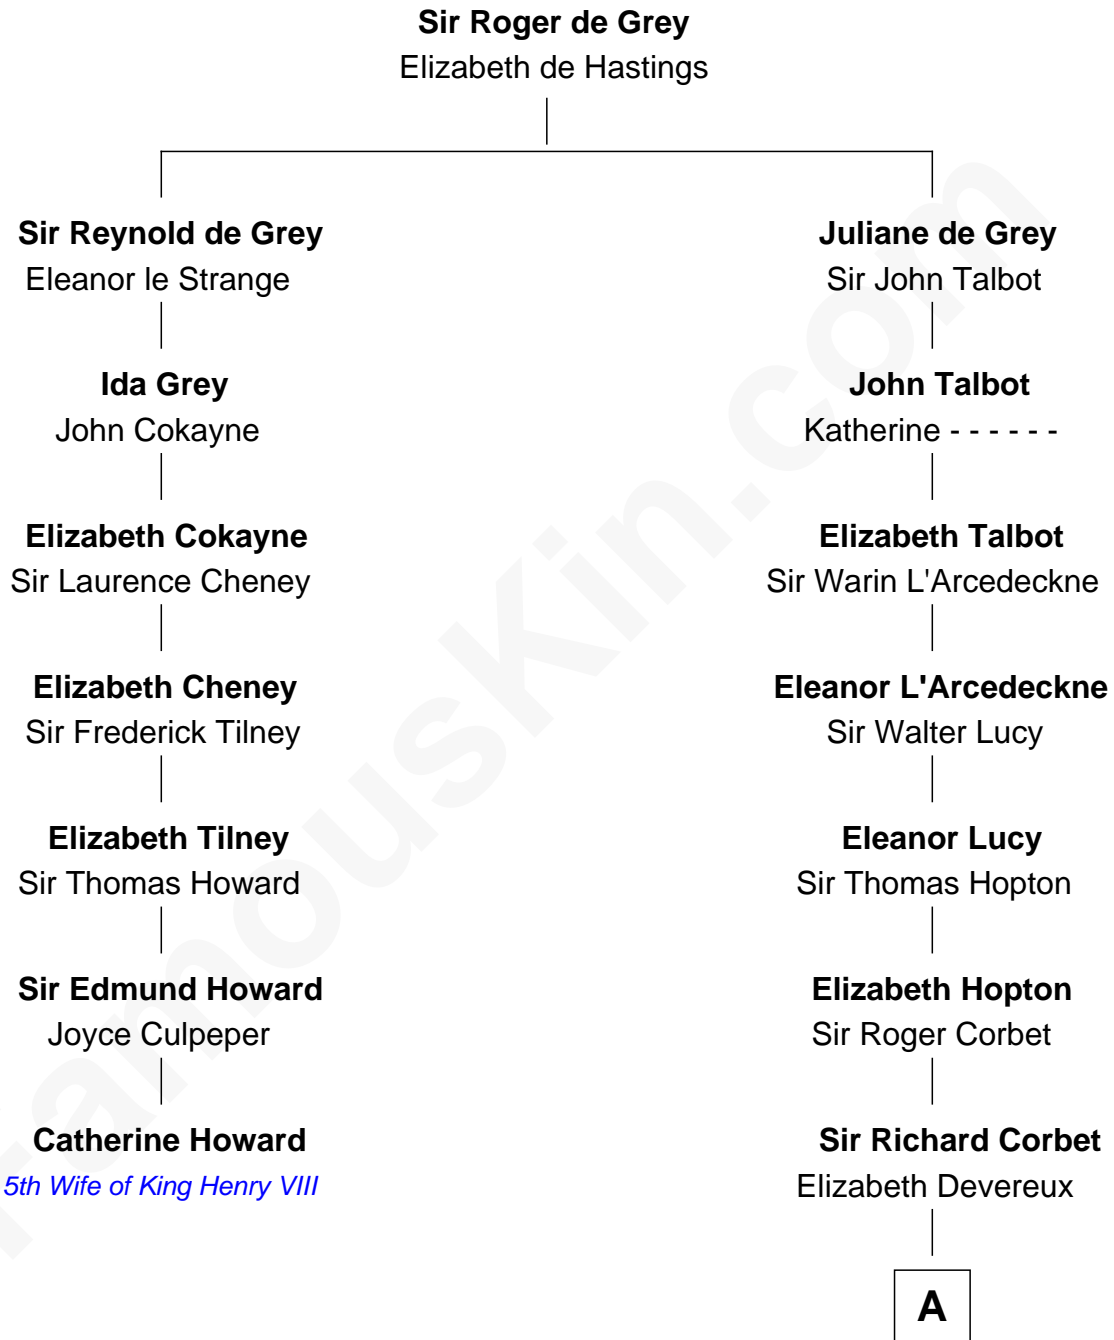

# FamousKin.com Relationship Chart of

**Catherine Howard**

*5th Wife of King Henry VIII*

6th cousin 13 times removed of

**Olivia De Havilland**

*Movie Actress*

**A**

**Sir Robert Corbet**

Elizabeth Vernon

**Sir Roger Corbet**

Anne Windsor

**Margaret Corbet**

Sir Francis Palmes

**Sir Francis Palmes**

Mary Hadnall

**Mary Palmes**