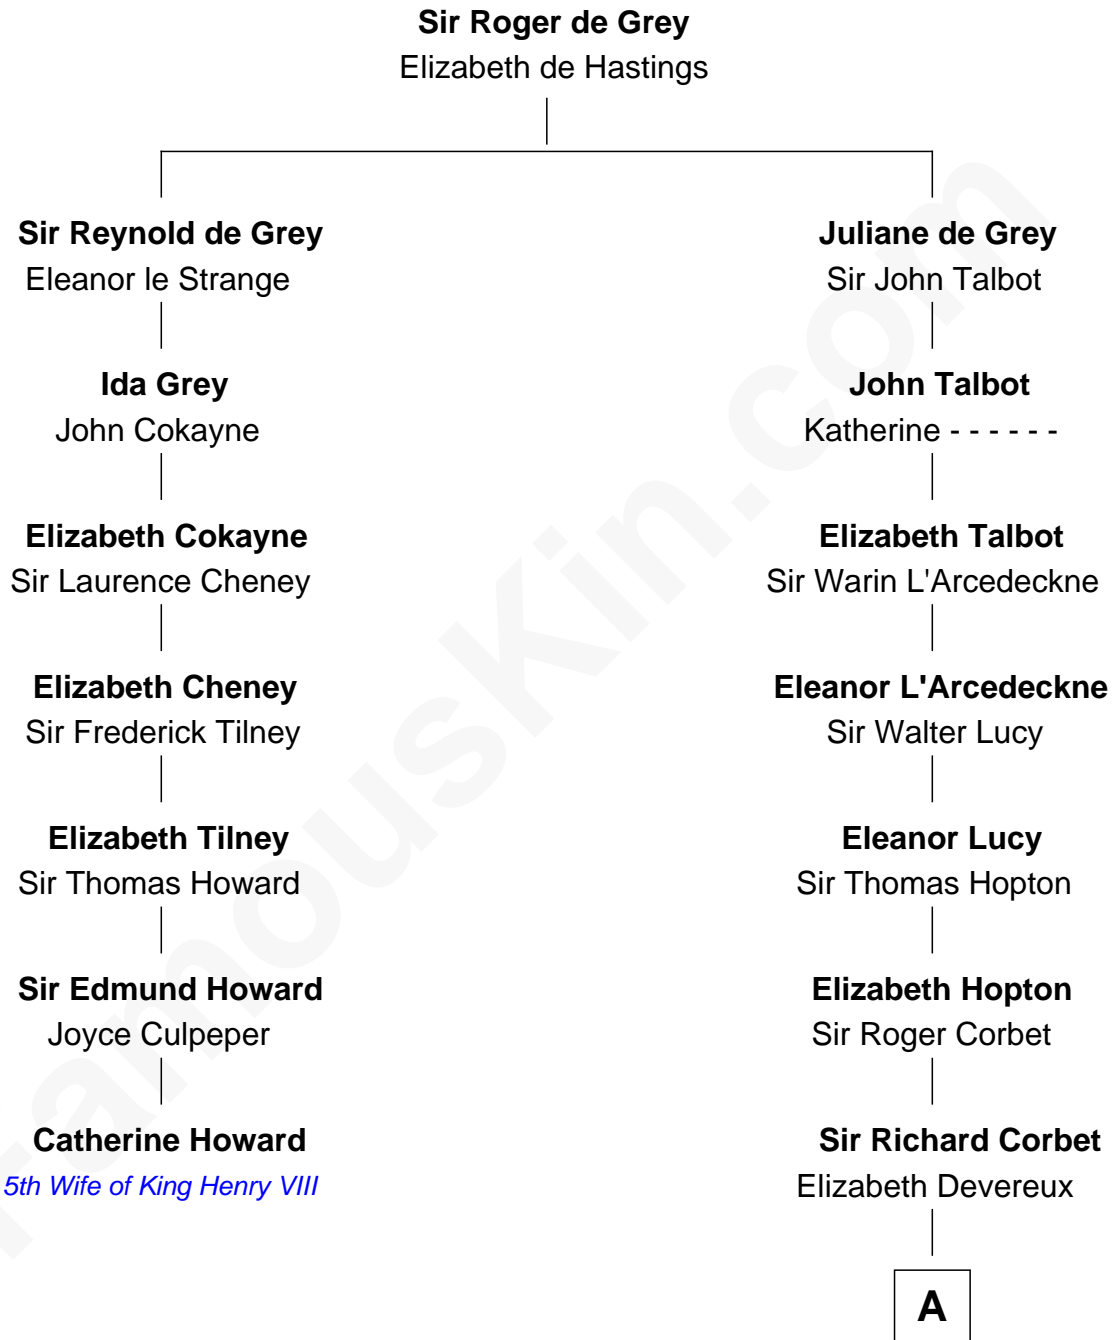

FamousKin.com

Relationship Chart of

Catherine Howard

5th Wife of King Henry VIII

6th cousin 13 times removed of

Joan Fontaine

Movie Actress

A