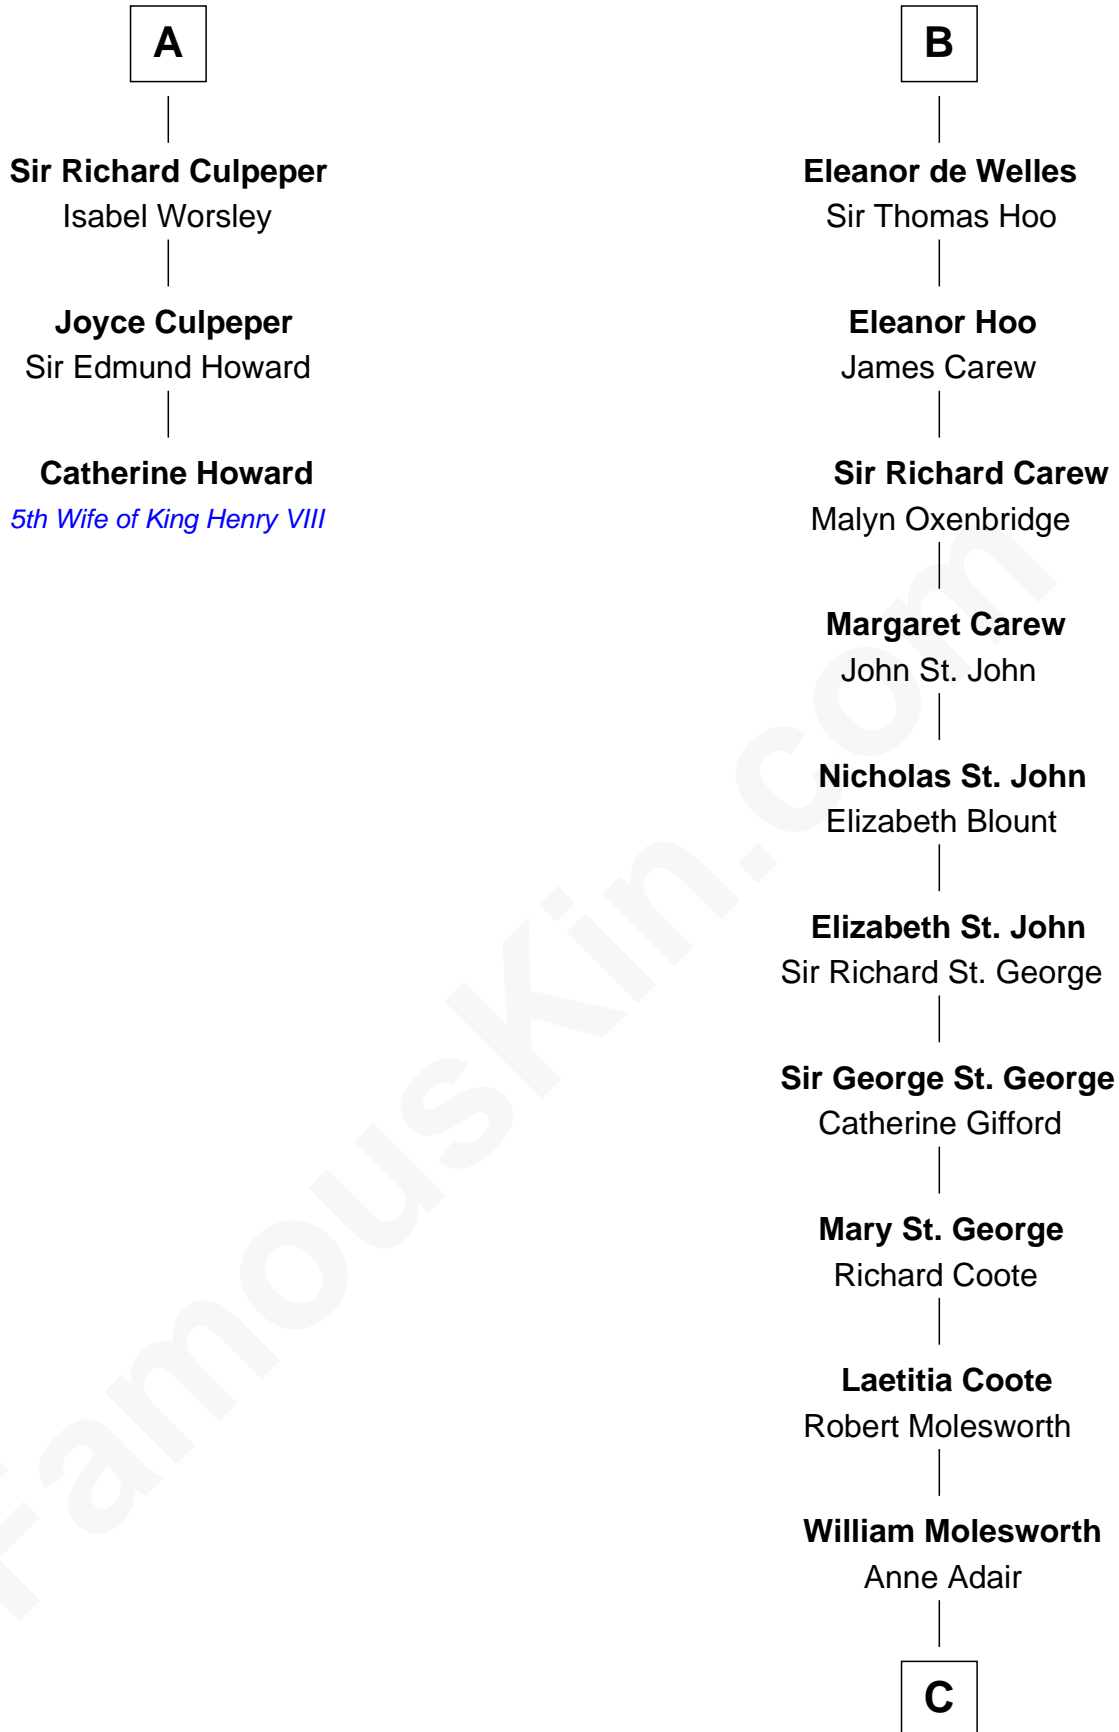

FamousKin.com Relationship Chart of

Catherine Howard

5th Wife of King Henry VIII

9th cousin 12 times removed of

Joan Fontaine

Movie Actress

C

Richard Molesworth

Catherine Cobb

John Molesworth

Louise Tomkyns

Margaret Letitia Molesworth

Charles Richard De Havilland

Walter Augustus De Havilland

Lillian Augusta Ruse

Joan Fontaine