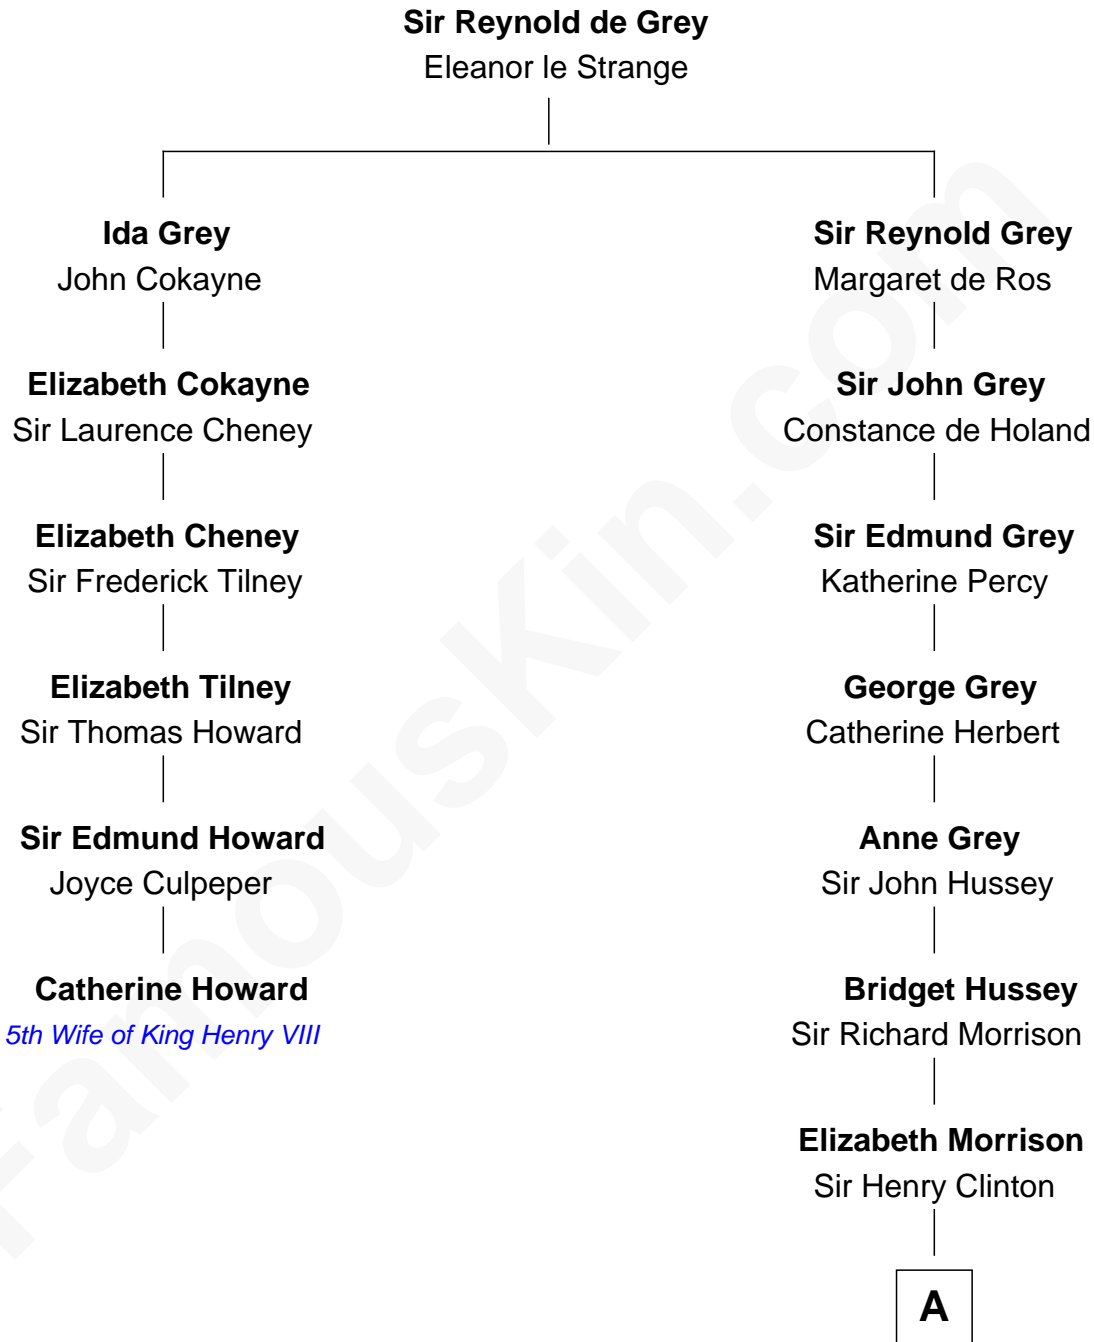

# FamousKin.com Relationship Chart of

**Catherine Howard**

*5th Wife of King Henry VIII*

5th cousin 6 times removed of

**George Clinton**

*4th U.S. Vice President*

**A**

—  
**Sir Henry Clinton alias Fynes**

Elizabeth Hickman

—  
**William Clinton**

Elizabeth Kennedy

—  
**James Clinton**

Elizabeth Smith

—  
**Charles Clinton**

Elizabeth Denniston

—  
**George Clinton**

*4th U.S. Vice President*

FamousKin.com