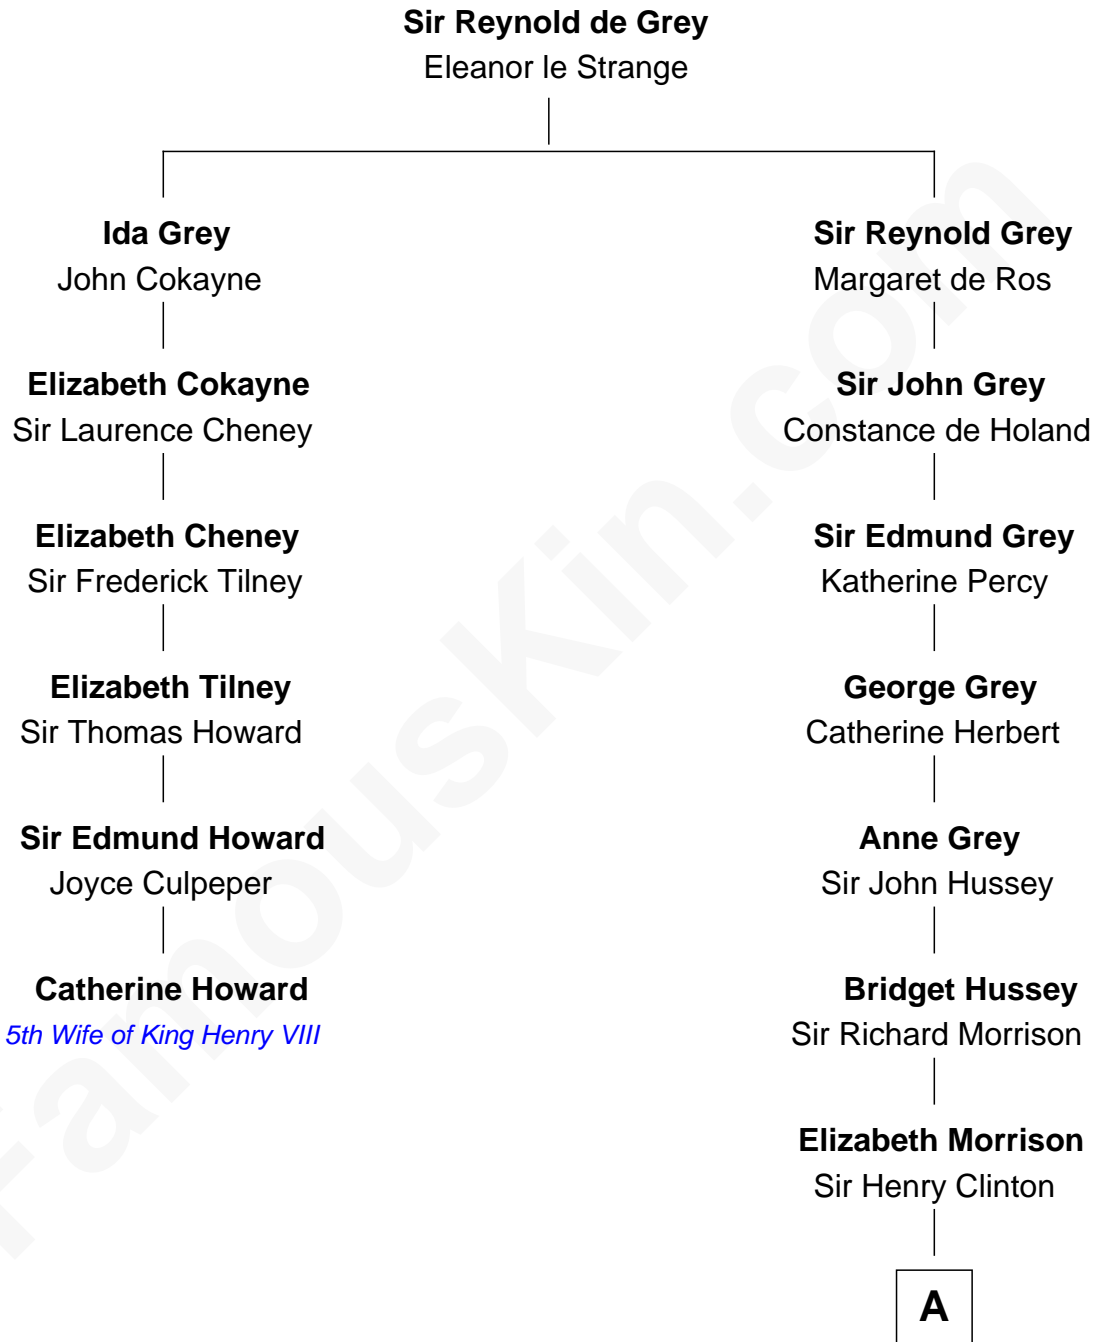

# FamousKin.com Relationship Chart of

**Catherine Howard**

*5th Wife of King Henry VIII*

5th cousin 7 times removed of

**DeWitt Clinton**

*6th Governor of New York*

**A**

—  
**Sir Henry Clinton alias Fynes**

Elizabeth Hickman

—  
**William Clinton**

Elizabeth Kennedy

—  
**James Clinton**

Elizabeth Smith

—  
**Charles Clinton**

Elizabeth Denniston

—  
**Gen. James Clinton**

Mary DeWitt

—  
**DeWitt Clinton**

*6th Governor of New York*