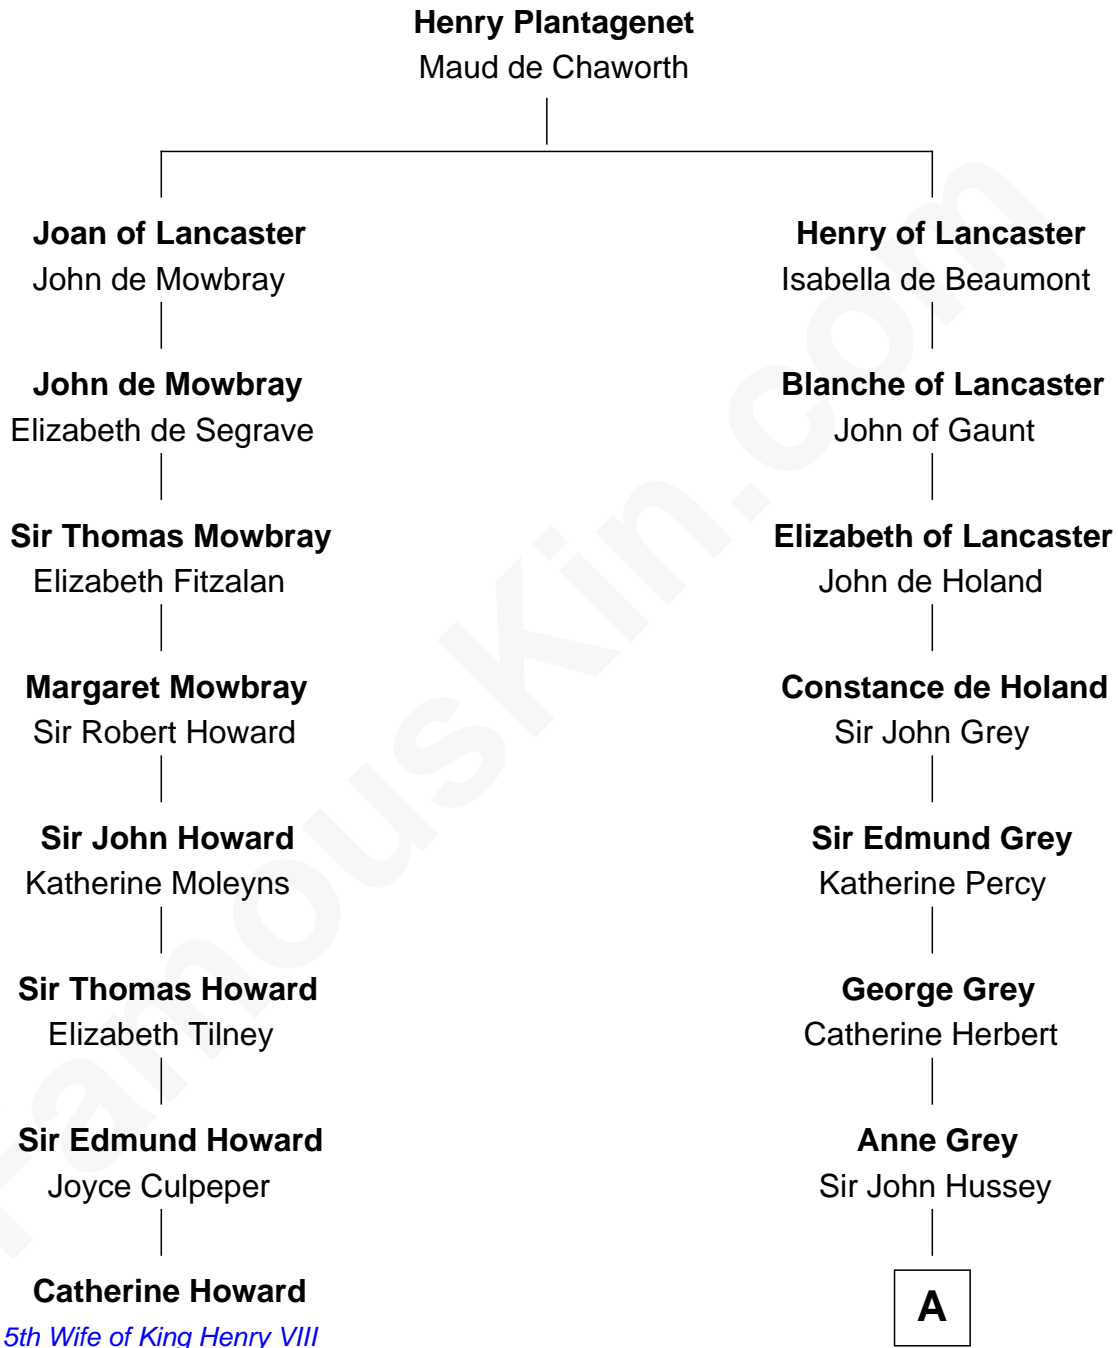

FamousKin.com

Relationship Chart of

Catherine Howard

5th Wife of King Henry VIII

7th cousin 7 times removed of

DeWitt Clinton

6th Governor of New York

A

Bridget Hussey
Sir Richard Morrison

Elizabeth Morrison
Sir Henry Clinton

Sir Henry Clinton alias Fynes
Elizabeth Hickman

William Clinton
Elizabeth Kennedy

James Clinton
Elizabeth Smith

Charles Clinton
Elizabeth Denniston

Gen. James Clinton
Mary DeWitt

DeWitt Clinton
6th Governor of New York