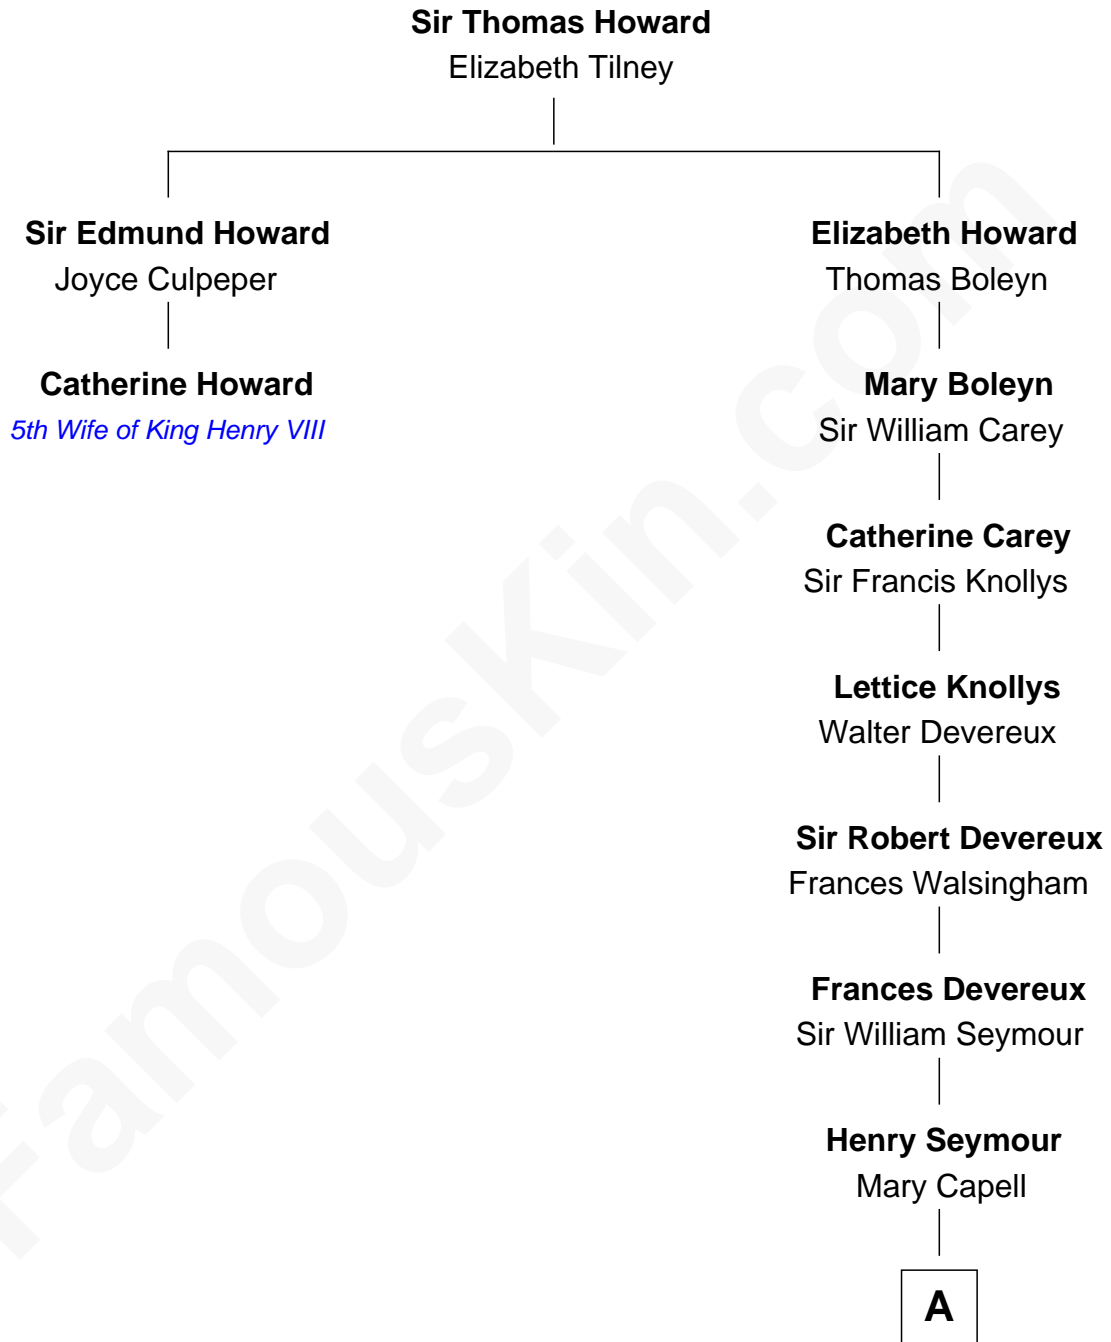

**FamousKin.com**  
**Relationship Chart of**  
**Catherine Howard**

*5th Wife of King Henry VIII*

**1st cousin 10 times removed of**

**Lt. Gen. James Brudenell**

*Leader of the "Charge of the Light Brigade"*

**A**

Elizabeth Seymour

Thomas Bruce

Elizabeth Bruce

George Brudenell

Robert Brudenell

Anne Bishopp

Robert Brudenell