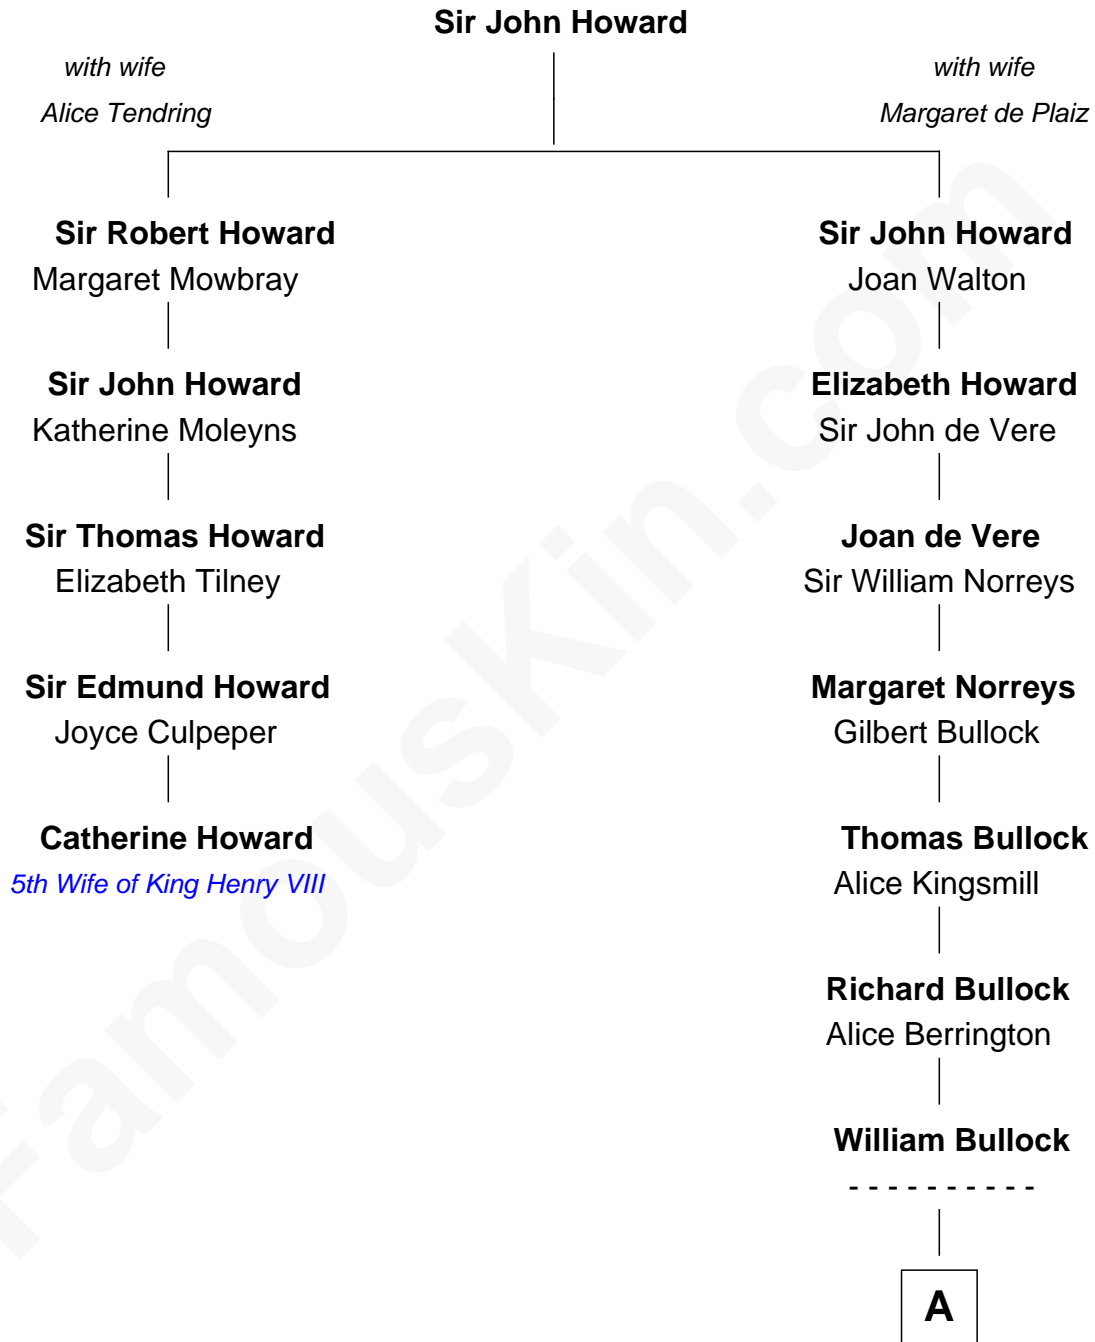

FamousKin.com
Relationship Chart of
Catherine Howard
5th Wife of King Henry VIII

4th cousin 12 times removed of

Alan Ladd
Movie Actor

A

Elizabeth Bullock
Augustine Clement

Elizabeth Clement
William Sumner

Clement Sumner
Margaret Harris