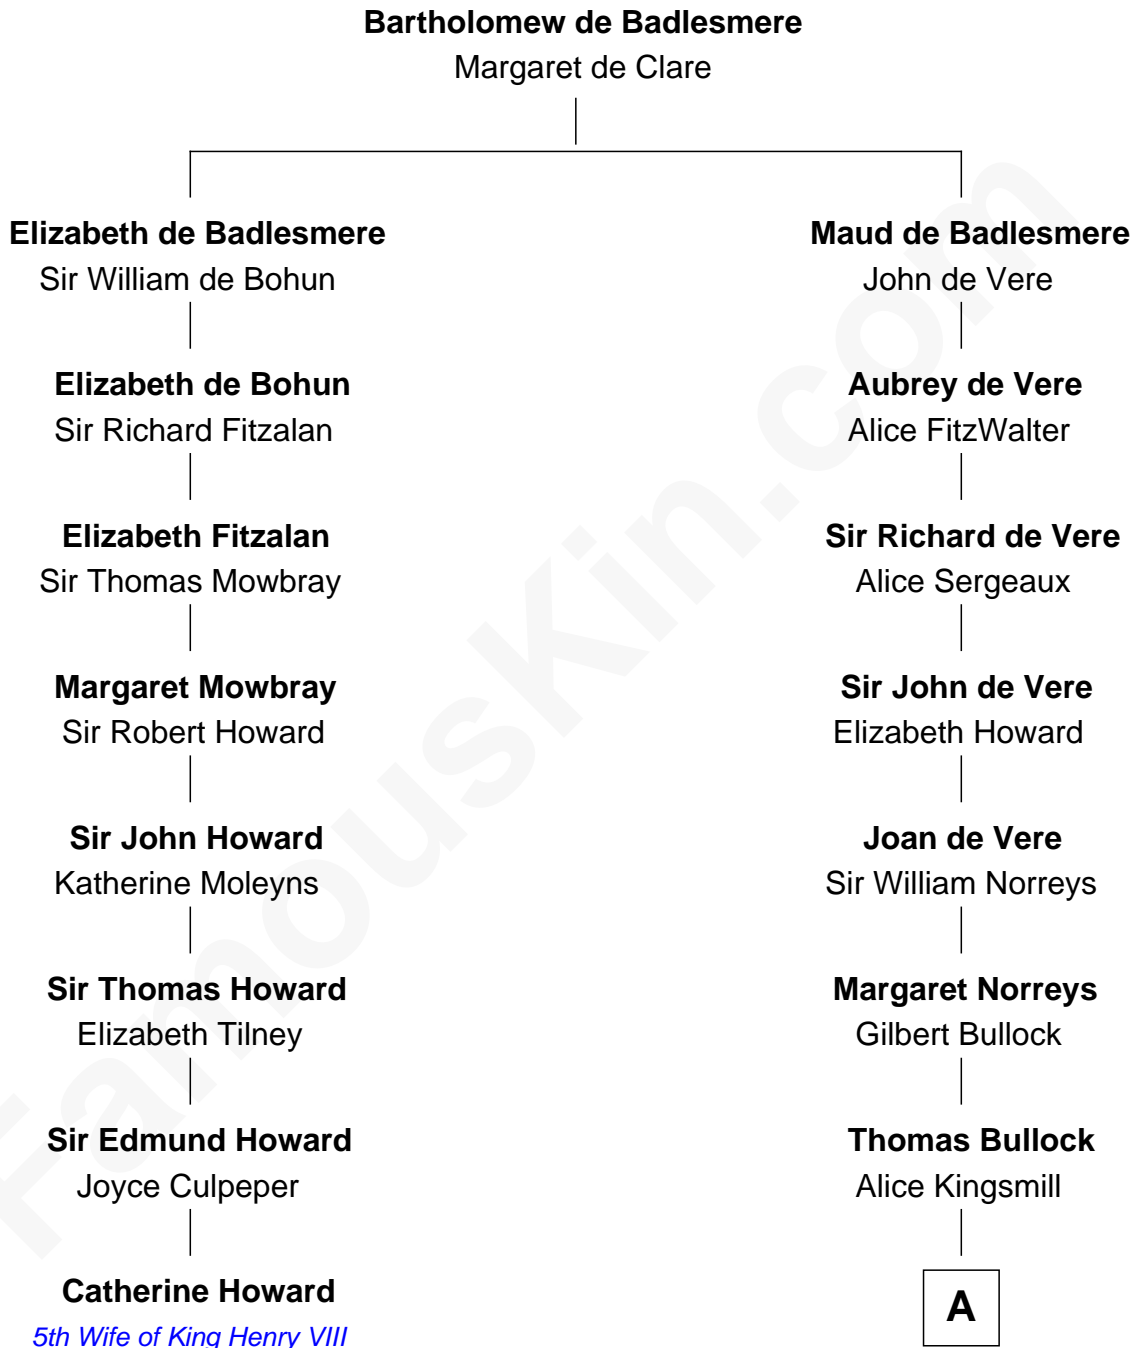

FamousKin.com

Relationship Chart of

Catherine Howard

5th Wife of King Henry VIII

7th cousin 11 times removed of

Alan Ladd

Movie Actor

B

Alan Harwood Ladd

Selina Raleigh

Alan Ladd

Movie Actor

FamousKin.com