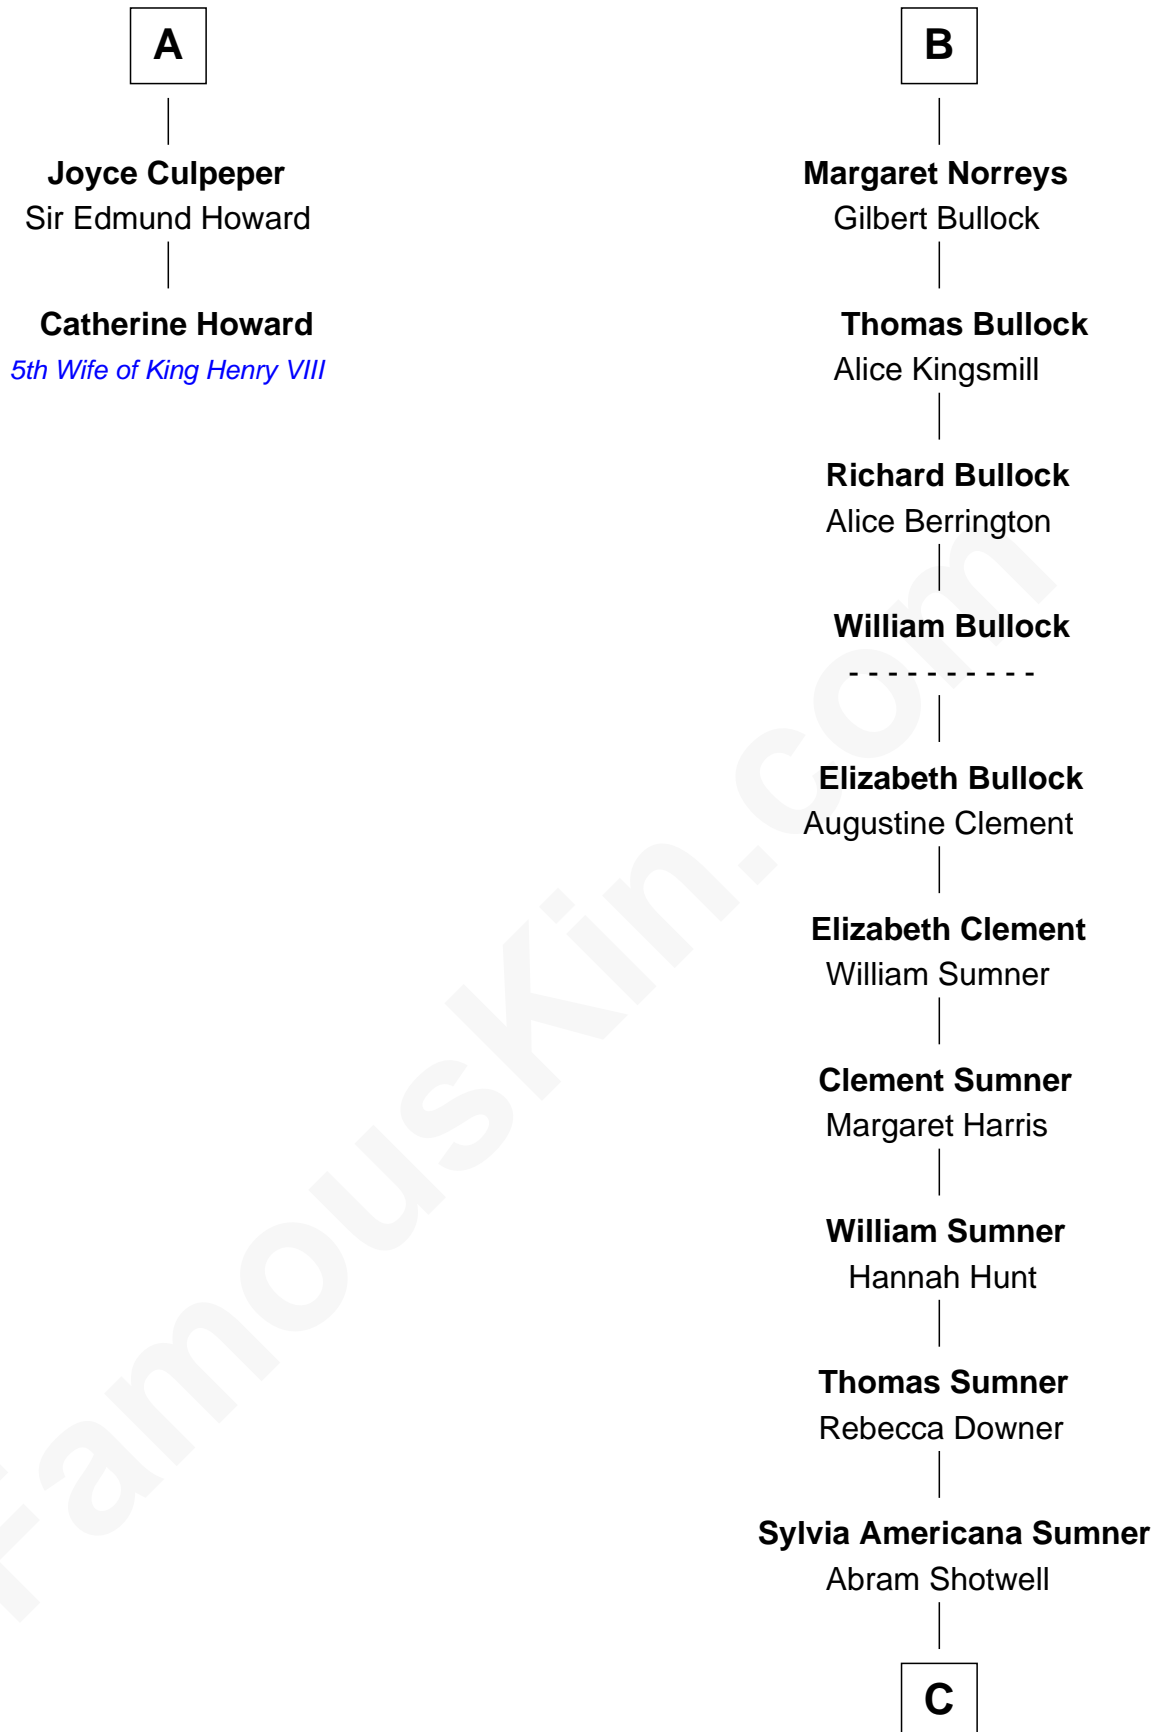

## Relationship Chart of

### Catherine Howard

5th Wife of King Henry VIII

8th cousin 12 times removed of

**Alan Ladd**

Movie Actor

**C**

**Nancy Shotwell**

Alvaro Ladd

**Oscar F. Ladd**

Julia Henrietta Meigs

**Alan Harwood Ladd**

Selina Raleigh

**Alan Ladd**

*Movie Actor*

FamousKin.com