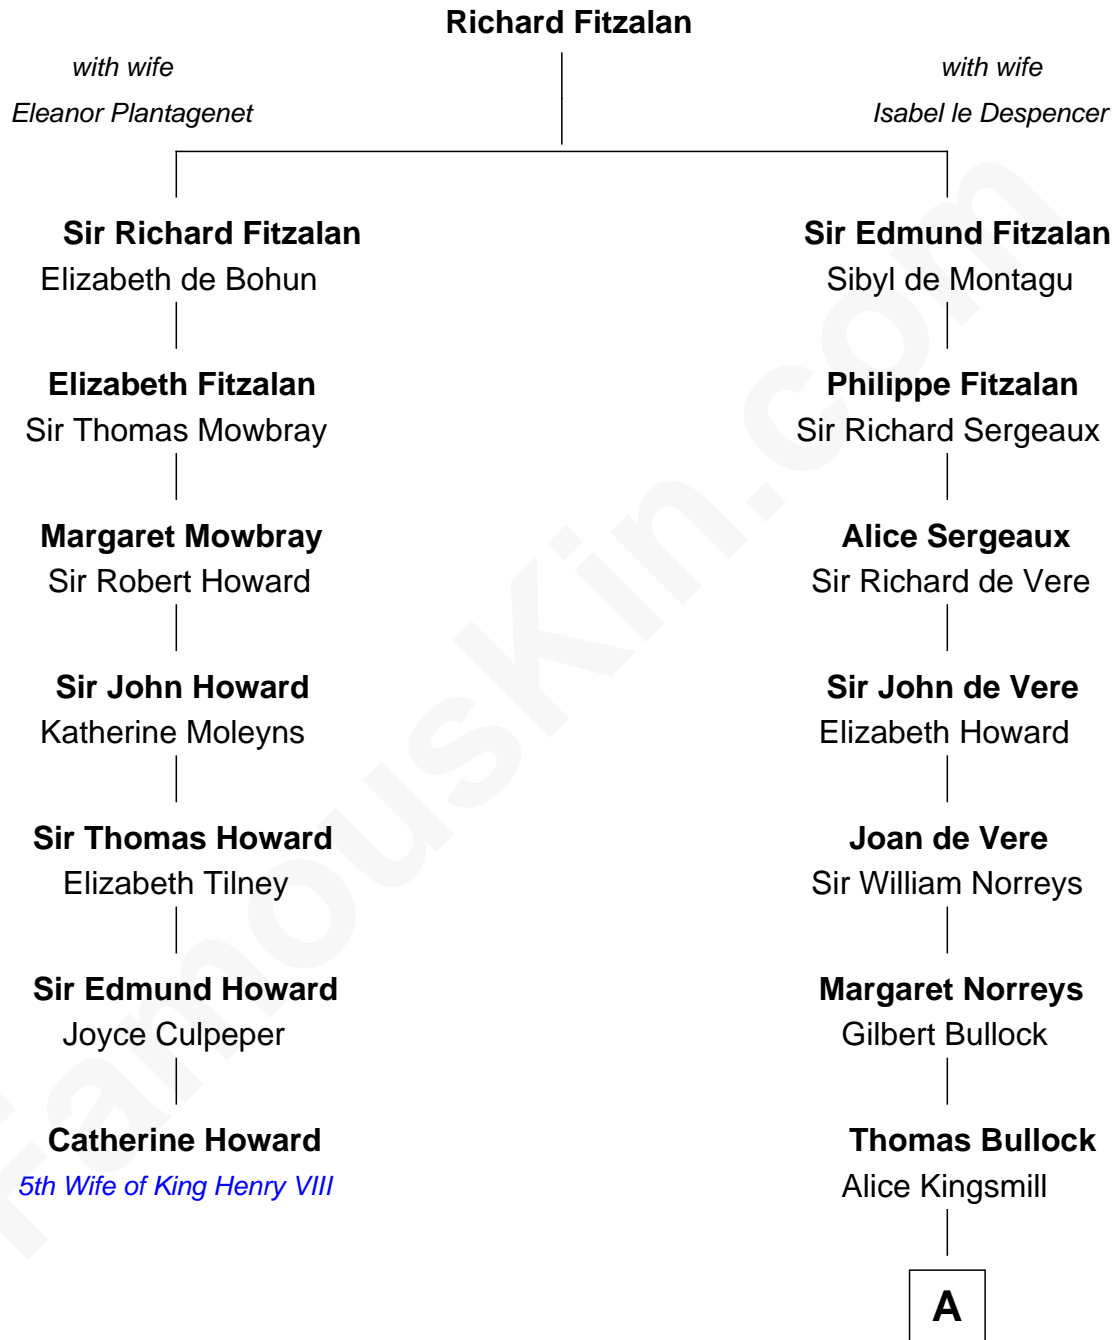

FamousKin.com

Relationship Chart of

Catherine Howard

5th Wife of King Henry VIII

6th cousin 12 times removed of

Alan Ladd
Movie Actor

B

|
Alan Harwood Ladd