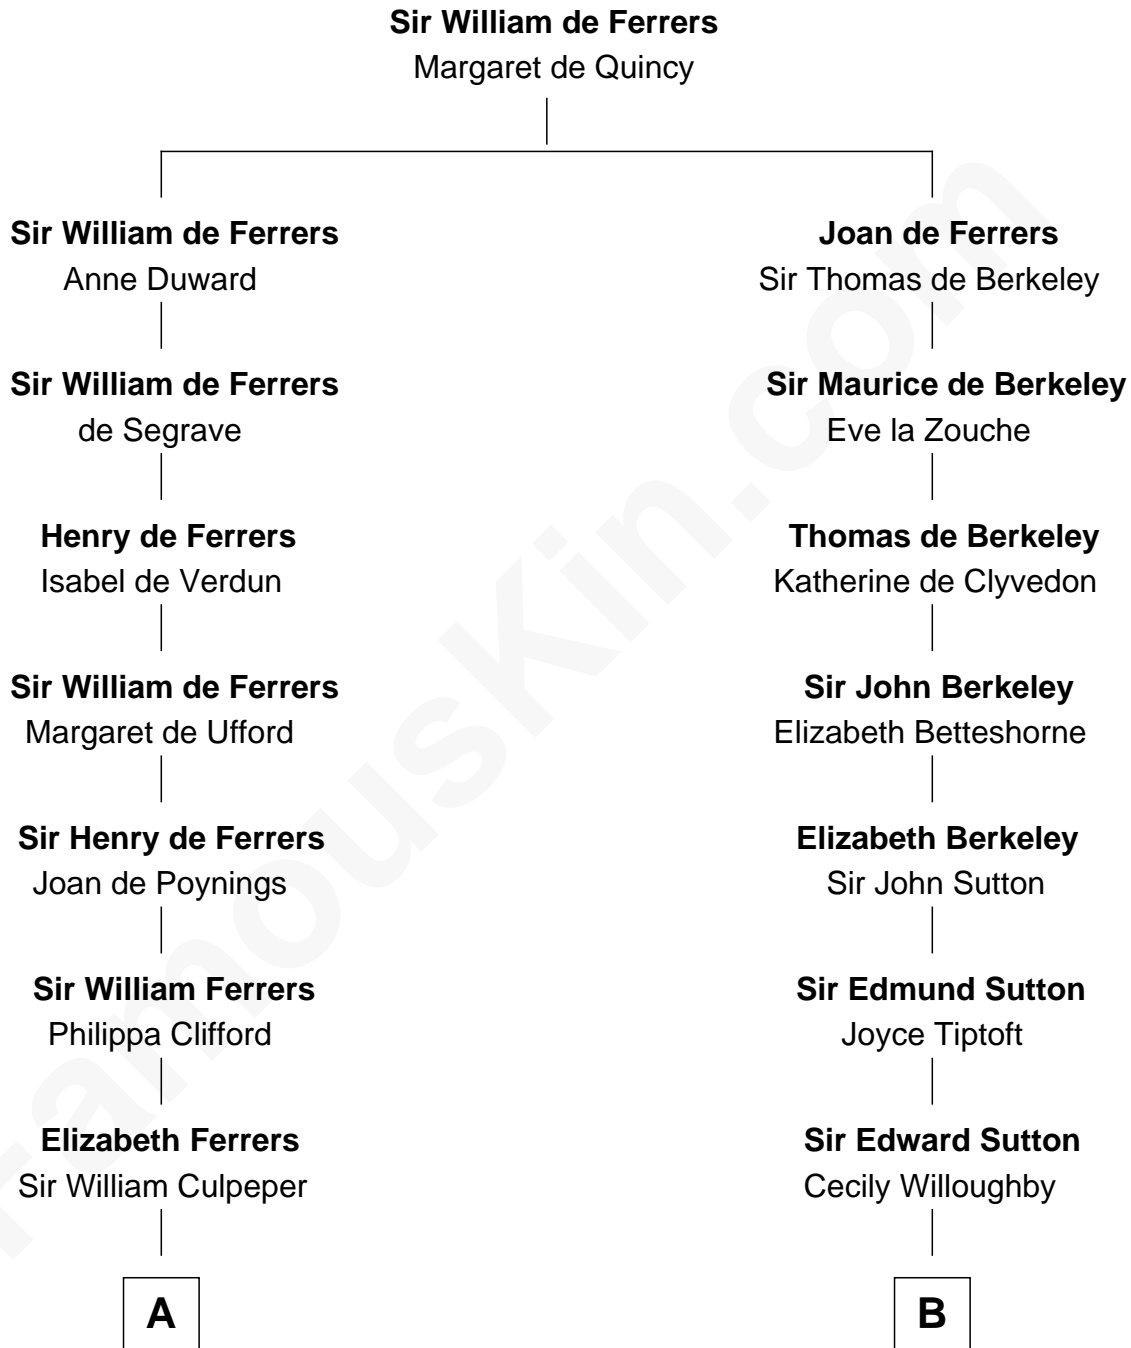

**FamousKin.com**  
**Relationship Chart of**  
**Catherine Howard**  
*5th Wife of King Henry VIII*

9th cousin 12 times removed of

**Alan Ladd**  
*Movie Actor*

**C**

—  
**Josiah Ladd**

Nancy Ladd

—  
**Alvaro Ladd**

Nancy Shotwell

—  
**Oscar F. Ladd**

Julia Henrietta Meigs

—  
**Alan Harwood Ladd**

Selina Raleigh

—  
**Alan Ladd**

*Movie Actor*