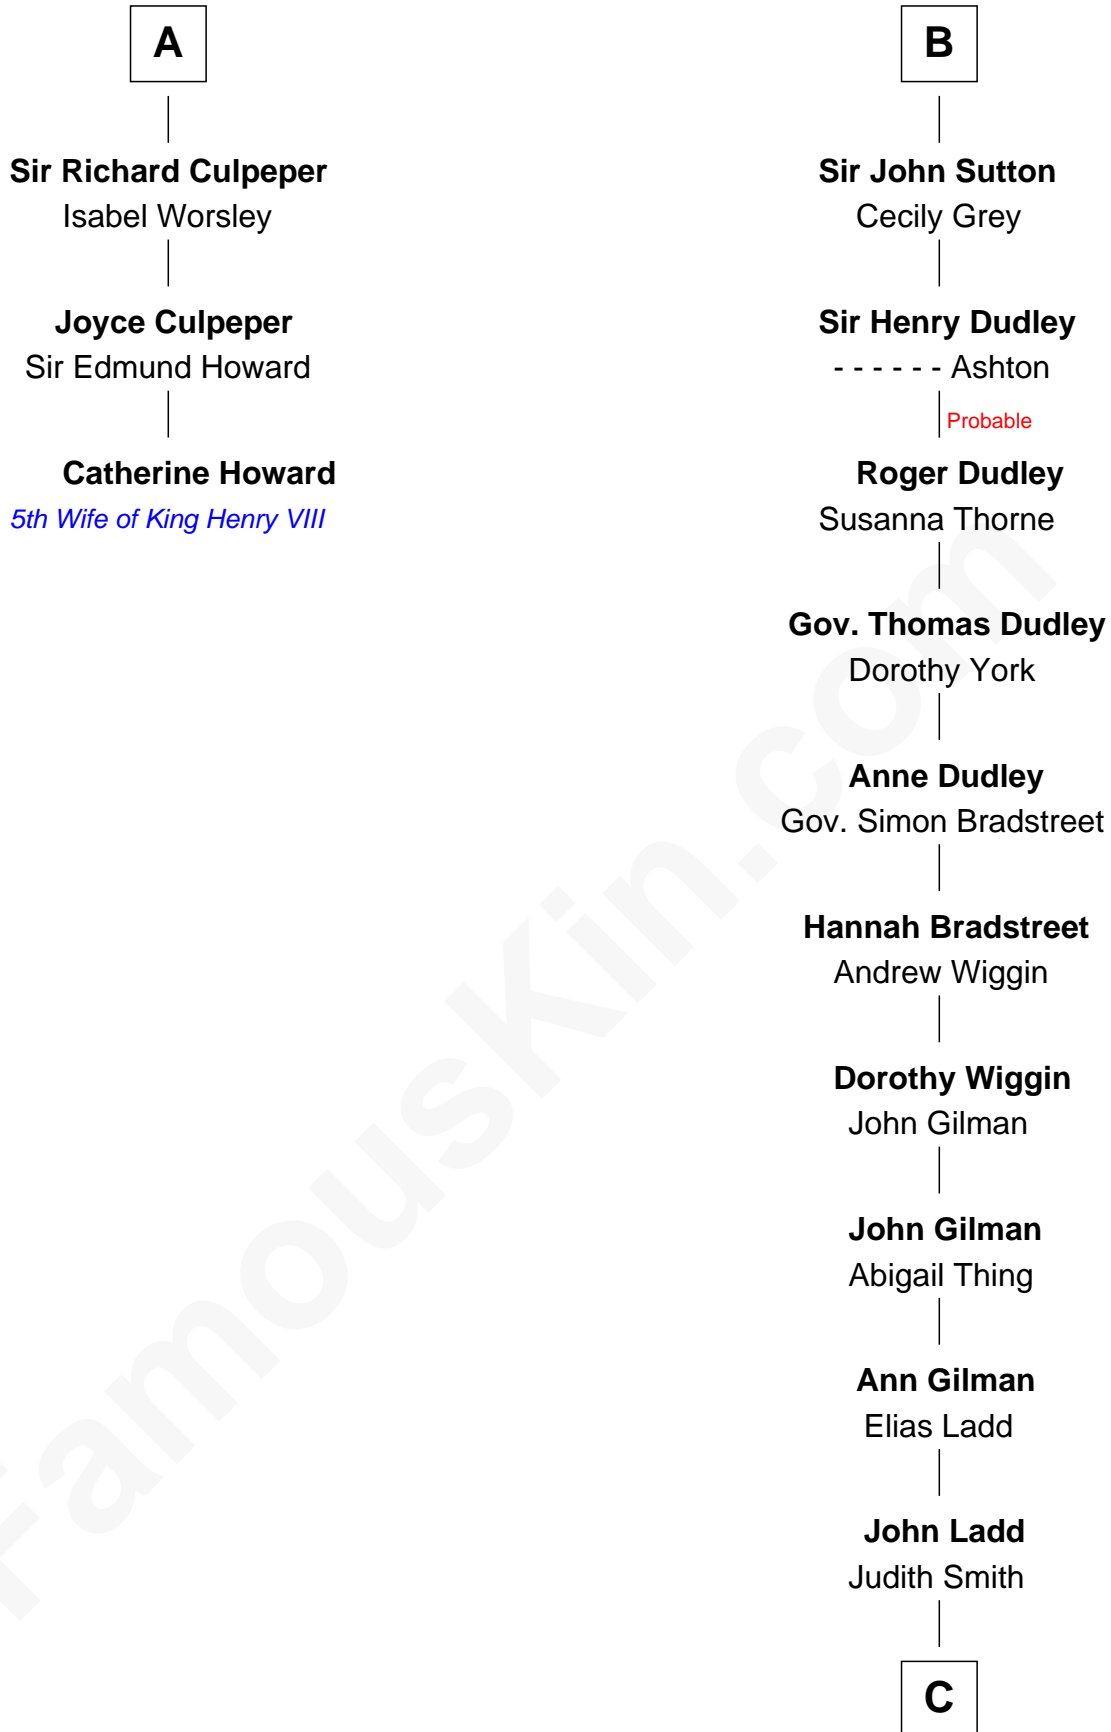

**FamousKin.com**  
**Relationship Chart of**  
**Catherine Howard**  
*5th Wife of King Henry VIII*

9th cousin 12 times removed of

**Alan Ladd**  
*Movie Actor*

**C**

—  
**Josiah Ladd**

Nancy Ladd

—  
**Alvaro Ladd**

Nancy Shotwell

—  
**Oscar F. Ladd**

Julia Henrietta Meigs

—  
**Alan Harwood Ladd**

Selina Raleigh

—  
**Alan Ladd**

*Movie Actor*