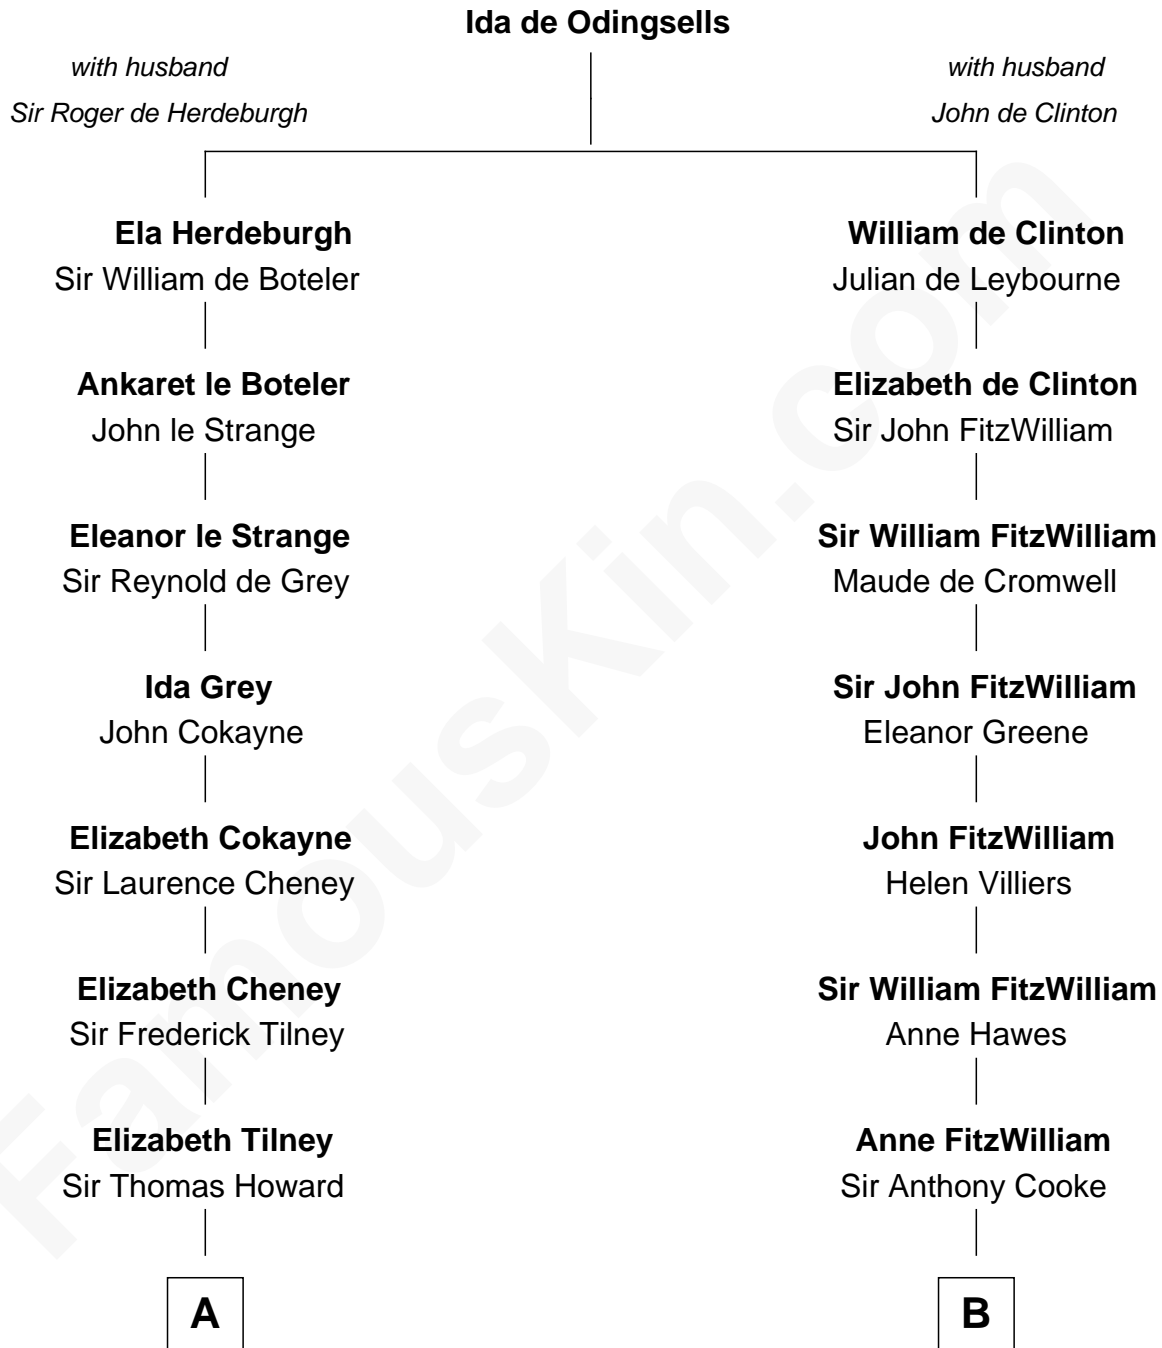

FamousKin.com

Relationship Chart of

Catherine Howard

5th Wife of King Henry VIII

8th cousin 13 times removed of

Hugh Grant
Movie Actor

C

—
Cyril Randolph

Frances Selina Hervey

—
Felton George Randolph

Emily Margaret Nepean

—
Margaret Isobel Randolph

John Cassilis MacLean

—
Fynvola Susan MacLean

James Murray Grant

—
Hugh Grant