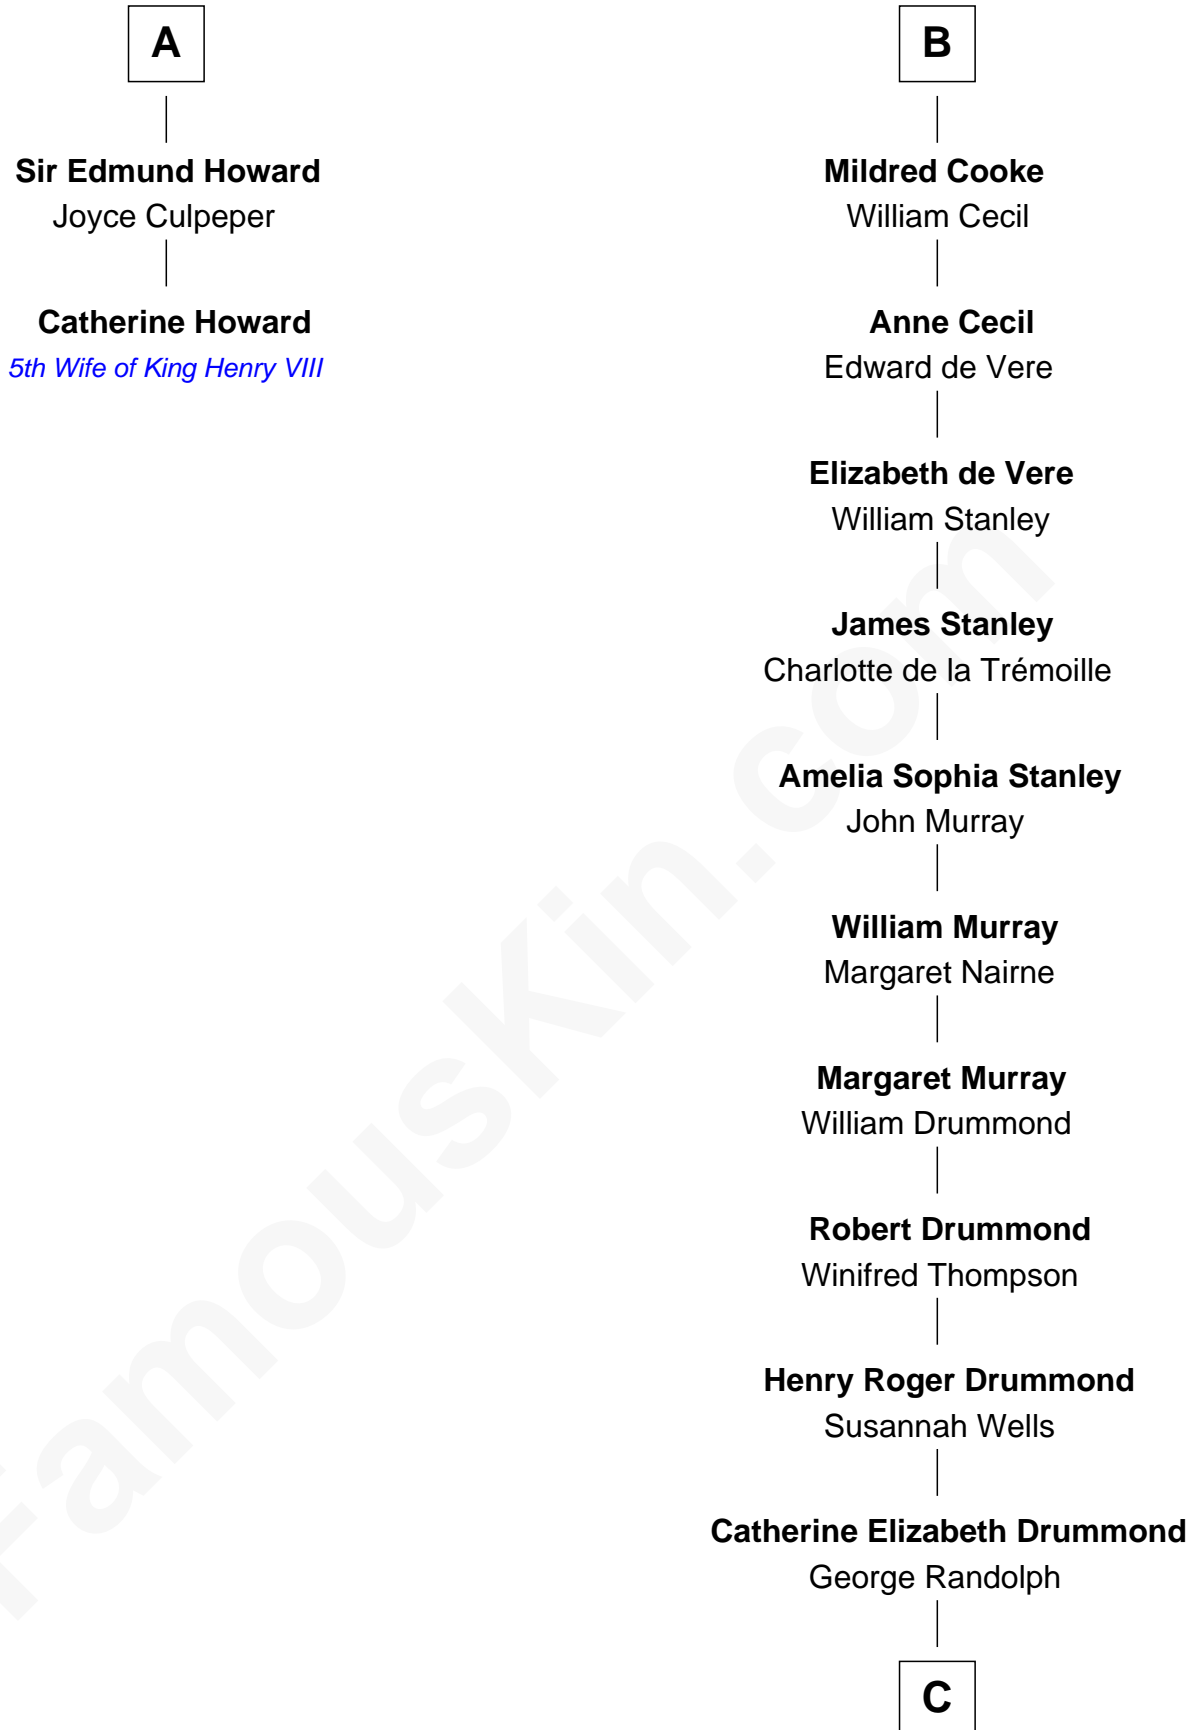

FamousKin.com

Relationship Chart of

Catherine Howard

5th Wife of King Henry VIII

8th cousin 13 times removed of

Hugh Grant
Movie Actor

C

—
Cyril Randolph