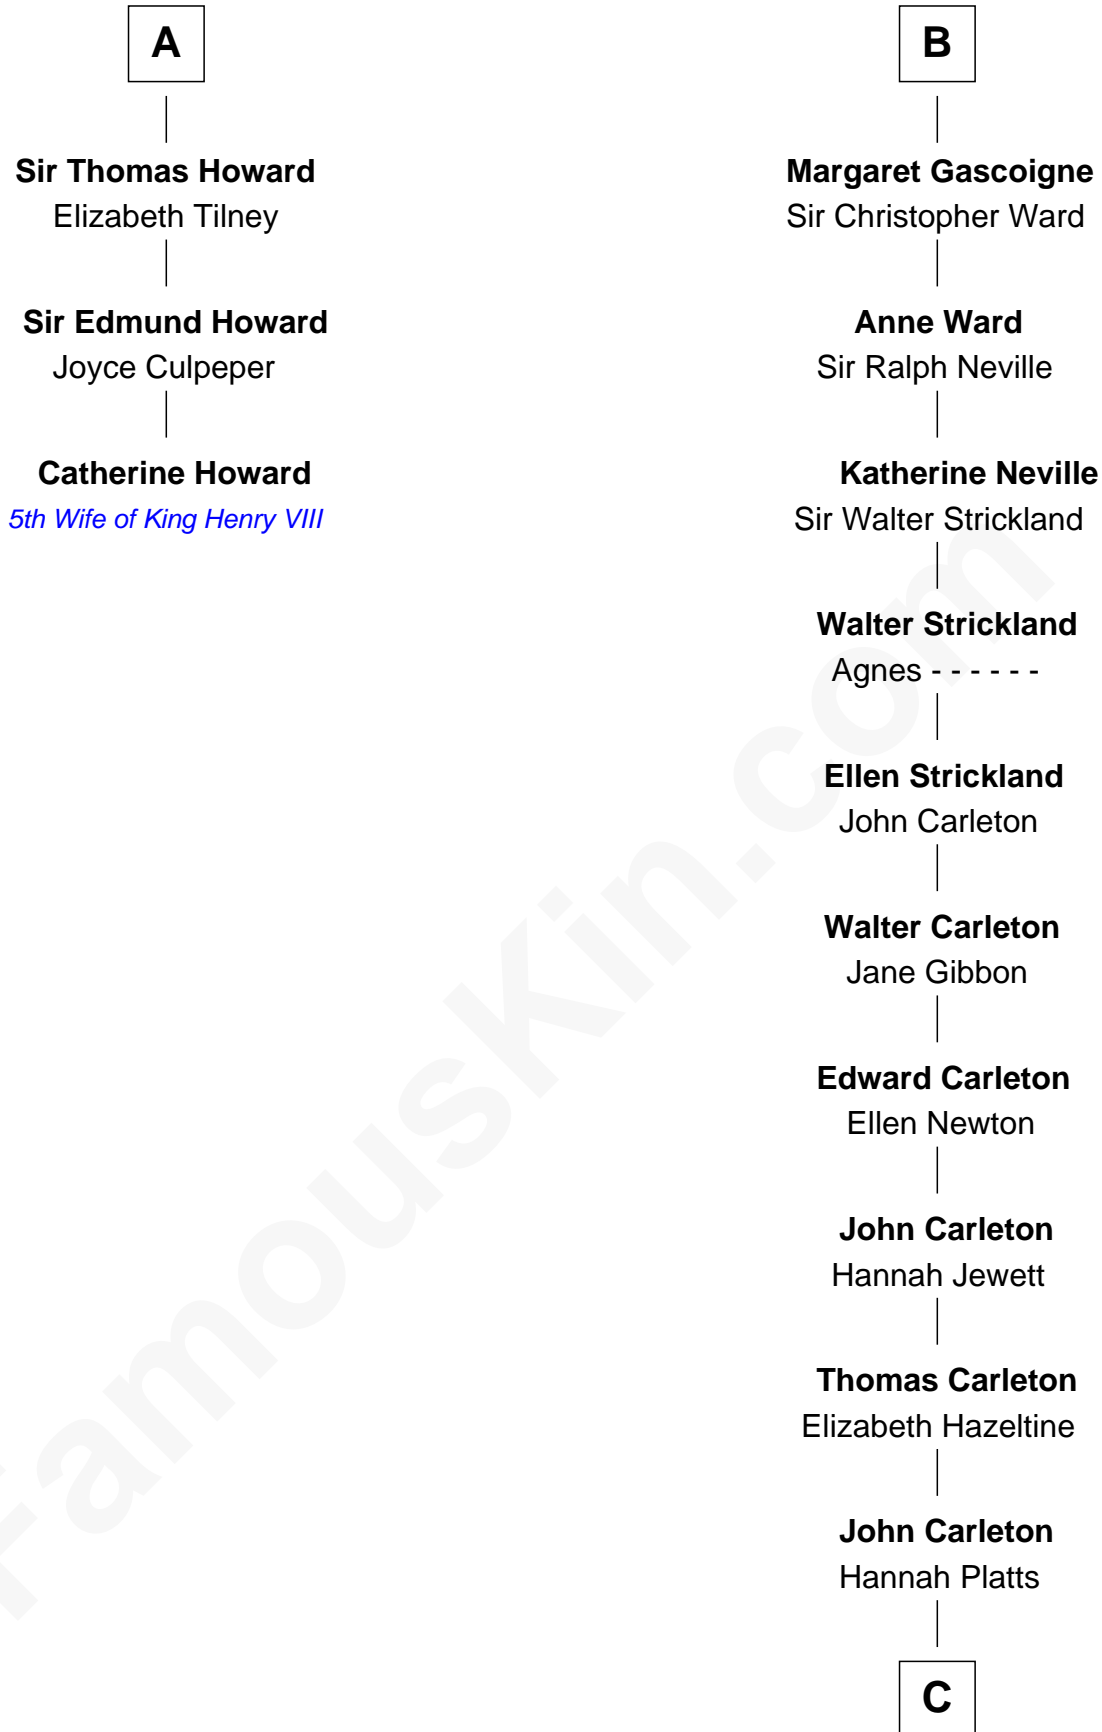

# FamousKin.com Relationship Chart of

**Catherine Howard**

*5th Wife of King Henry VIII*

9th cousin 11 times removed of

**Charles A. Pillsbury**

*Co-Founder of C.A. Pillsbury Co.*

**C**

—  
**Moses Carleton**

Margaret Sprake

—  
**Henry Carleton**

Polly Greeley

—  
**Margaret Sprague Carleton**

George Alfred Pillsbury

—  
**Charles A. Pillsbury**

*Co-Founder of C.A. Pillsbury Co.*

FamousKin.com