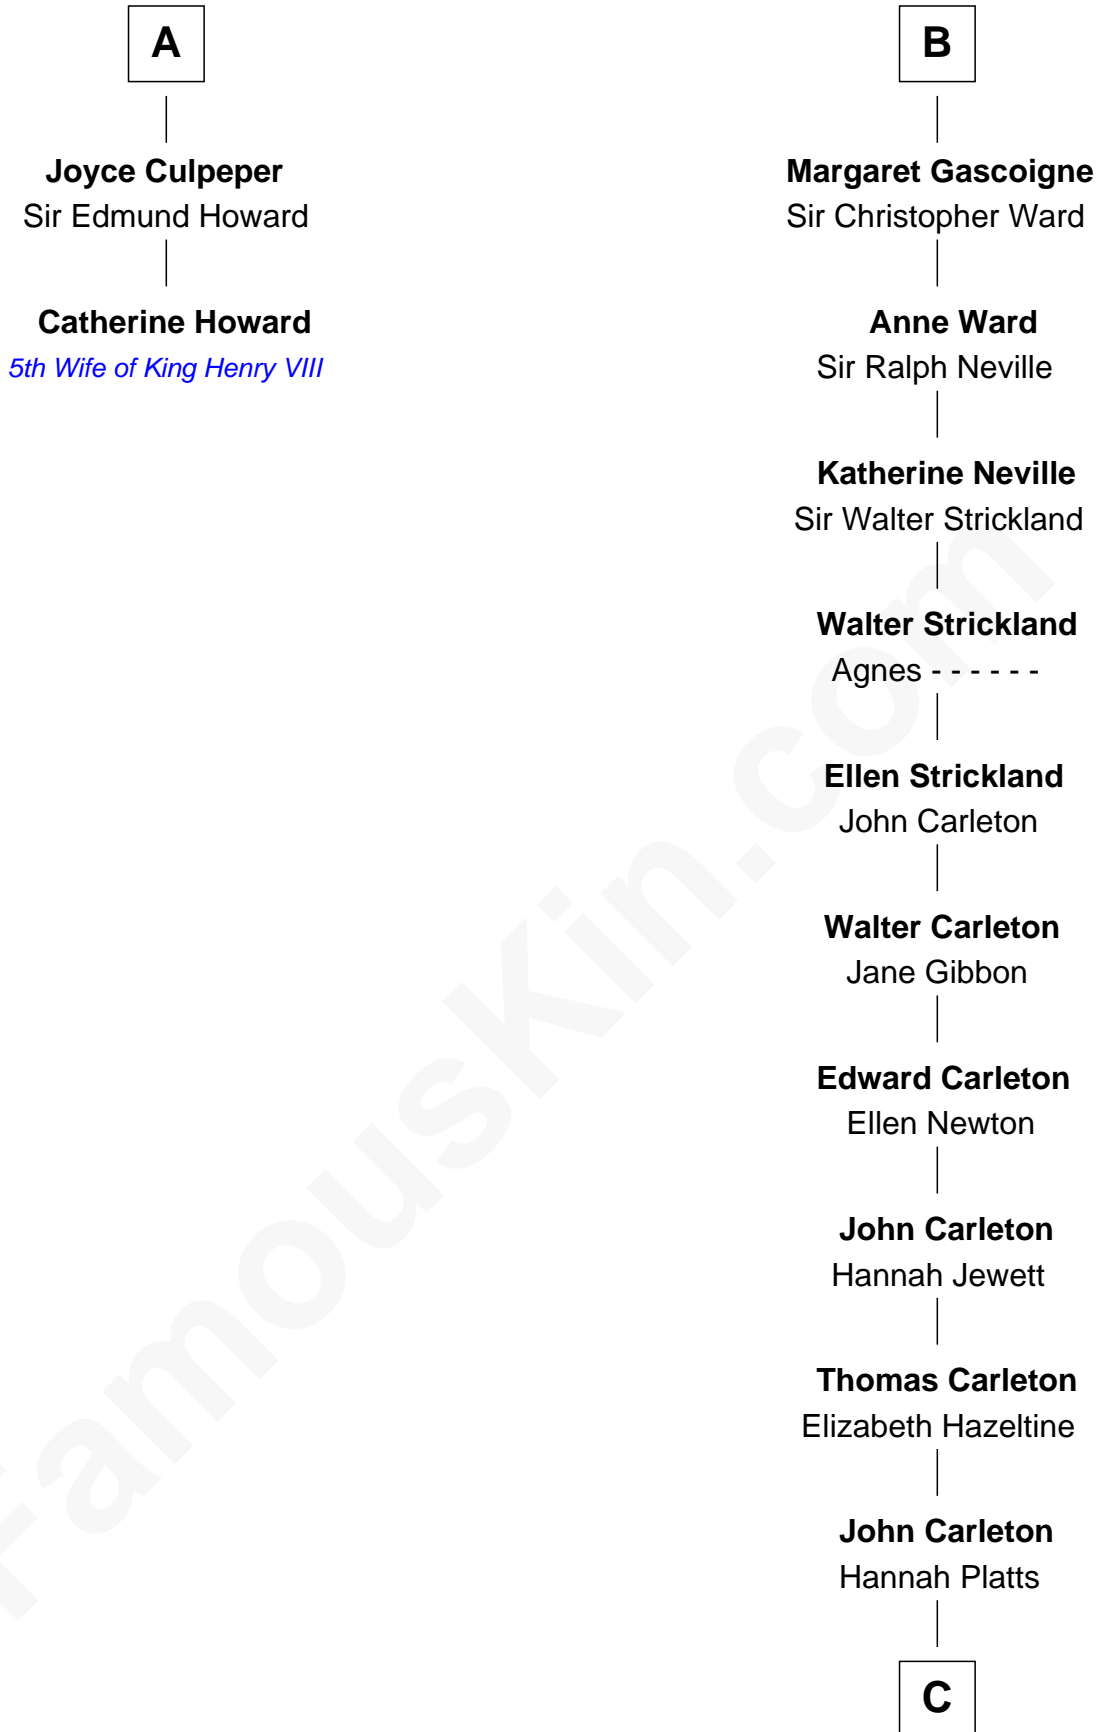

FamousKin.com

Relationship Chart of

Catherine Howard

5th Wife of King Henry VIII

8th cousin 12 times removed of

Charles A. Pillsbury

Co-Founder of C.A. Pillsbury Co.

C