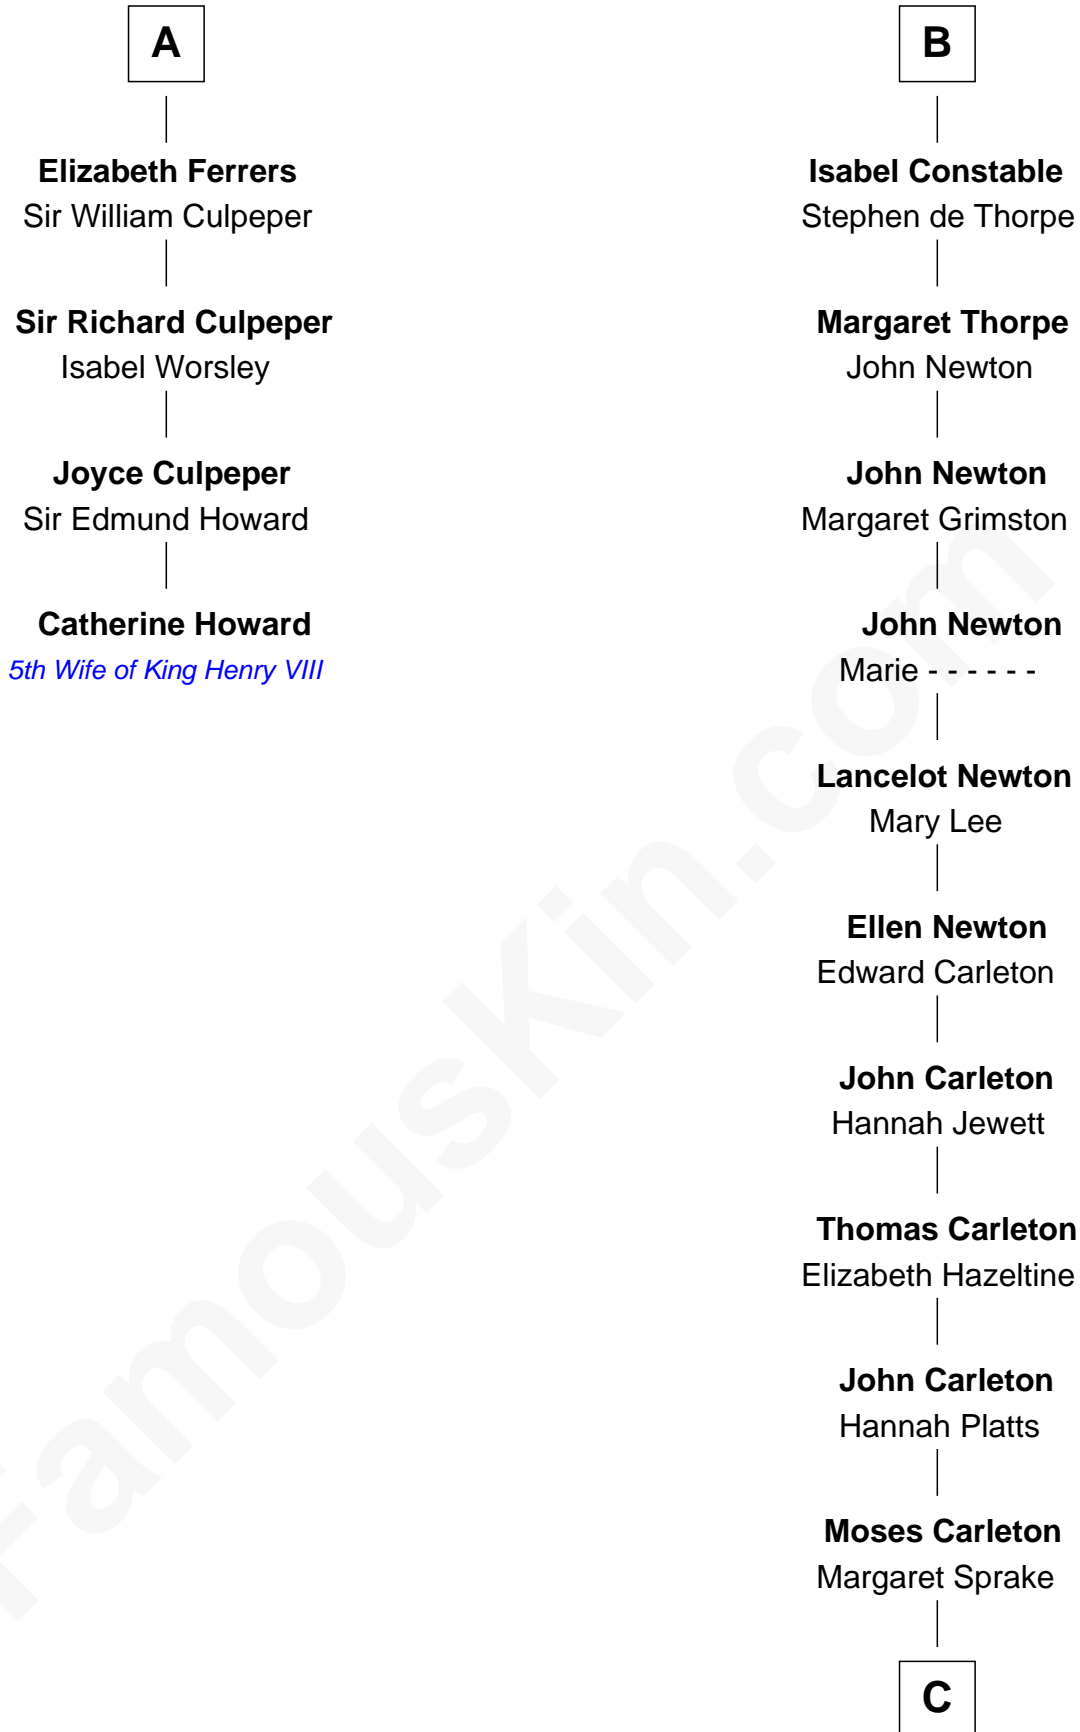

FamousKin.com

Relationship Chart of

Catherine Howard

5th Wife of King Henry VIII

10th cousin 9 times removed of

Charles A. Pillsbury

Co-Founder of C.A. Pillsbury Co.

C