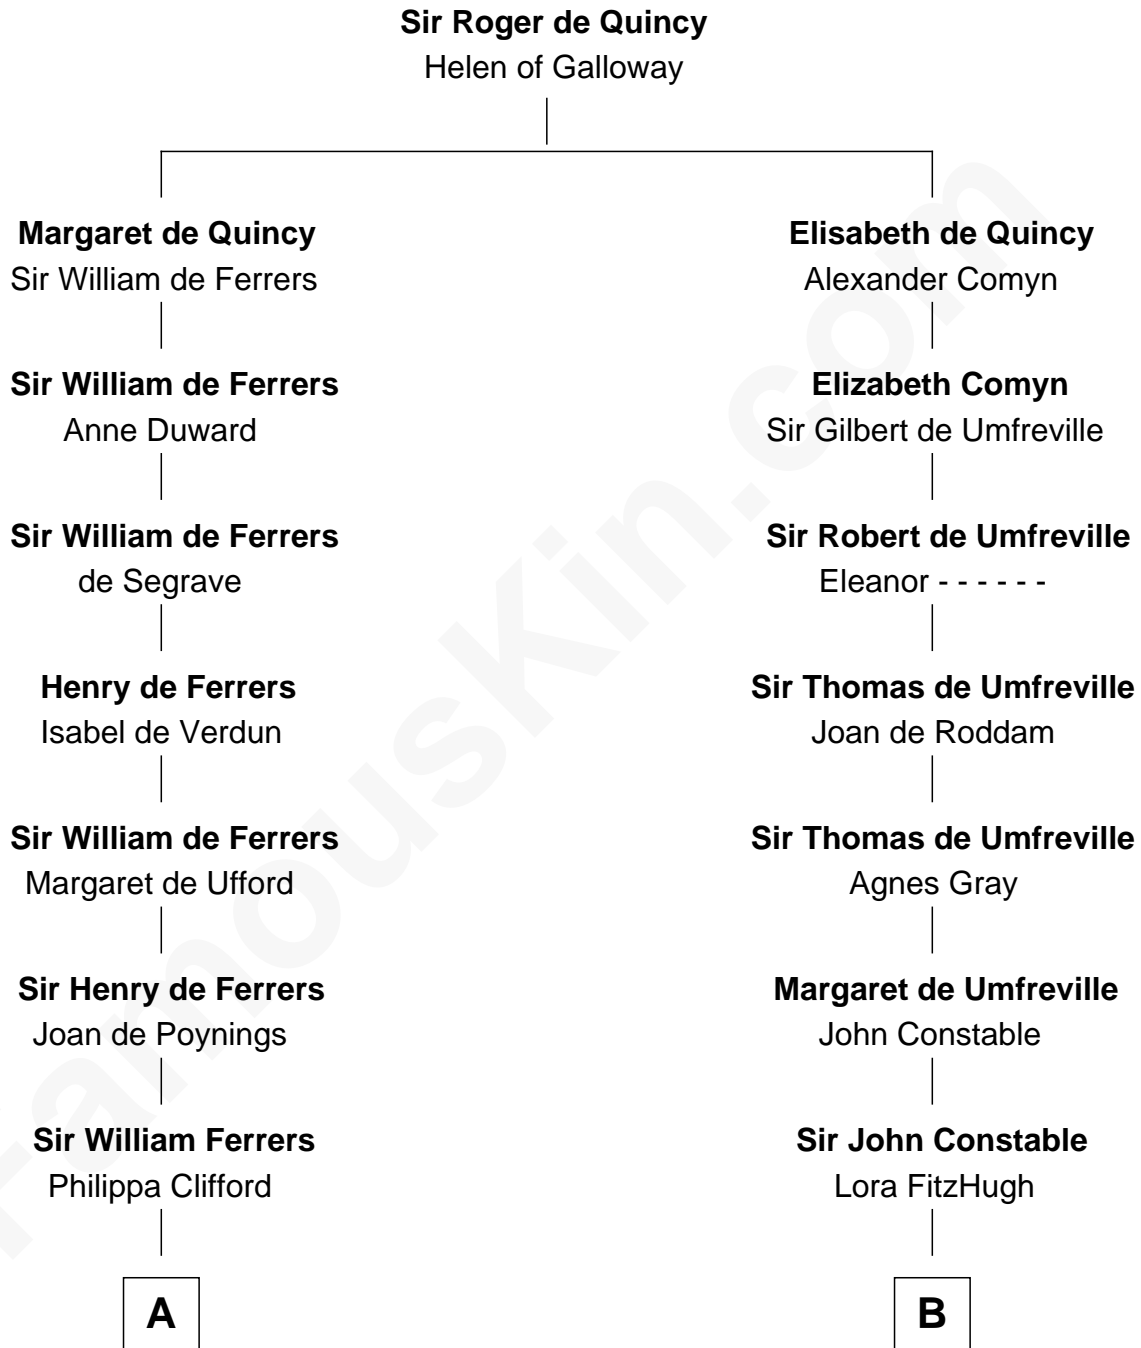

FamousKin.com

Relationship Chart of

Catherine Howard

5th Wife of King Henry VIII

10th cousin 9 times removed of

Charles A. Pillsbury

Co-Founder of C.A. Pillsbury Co.

C