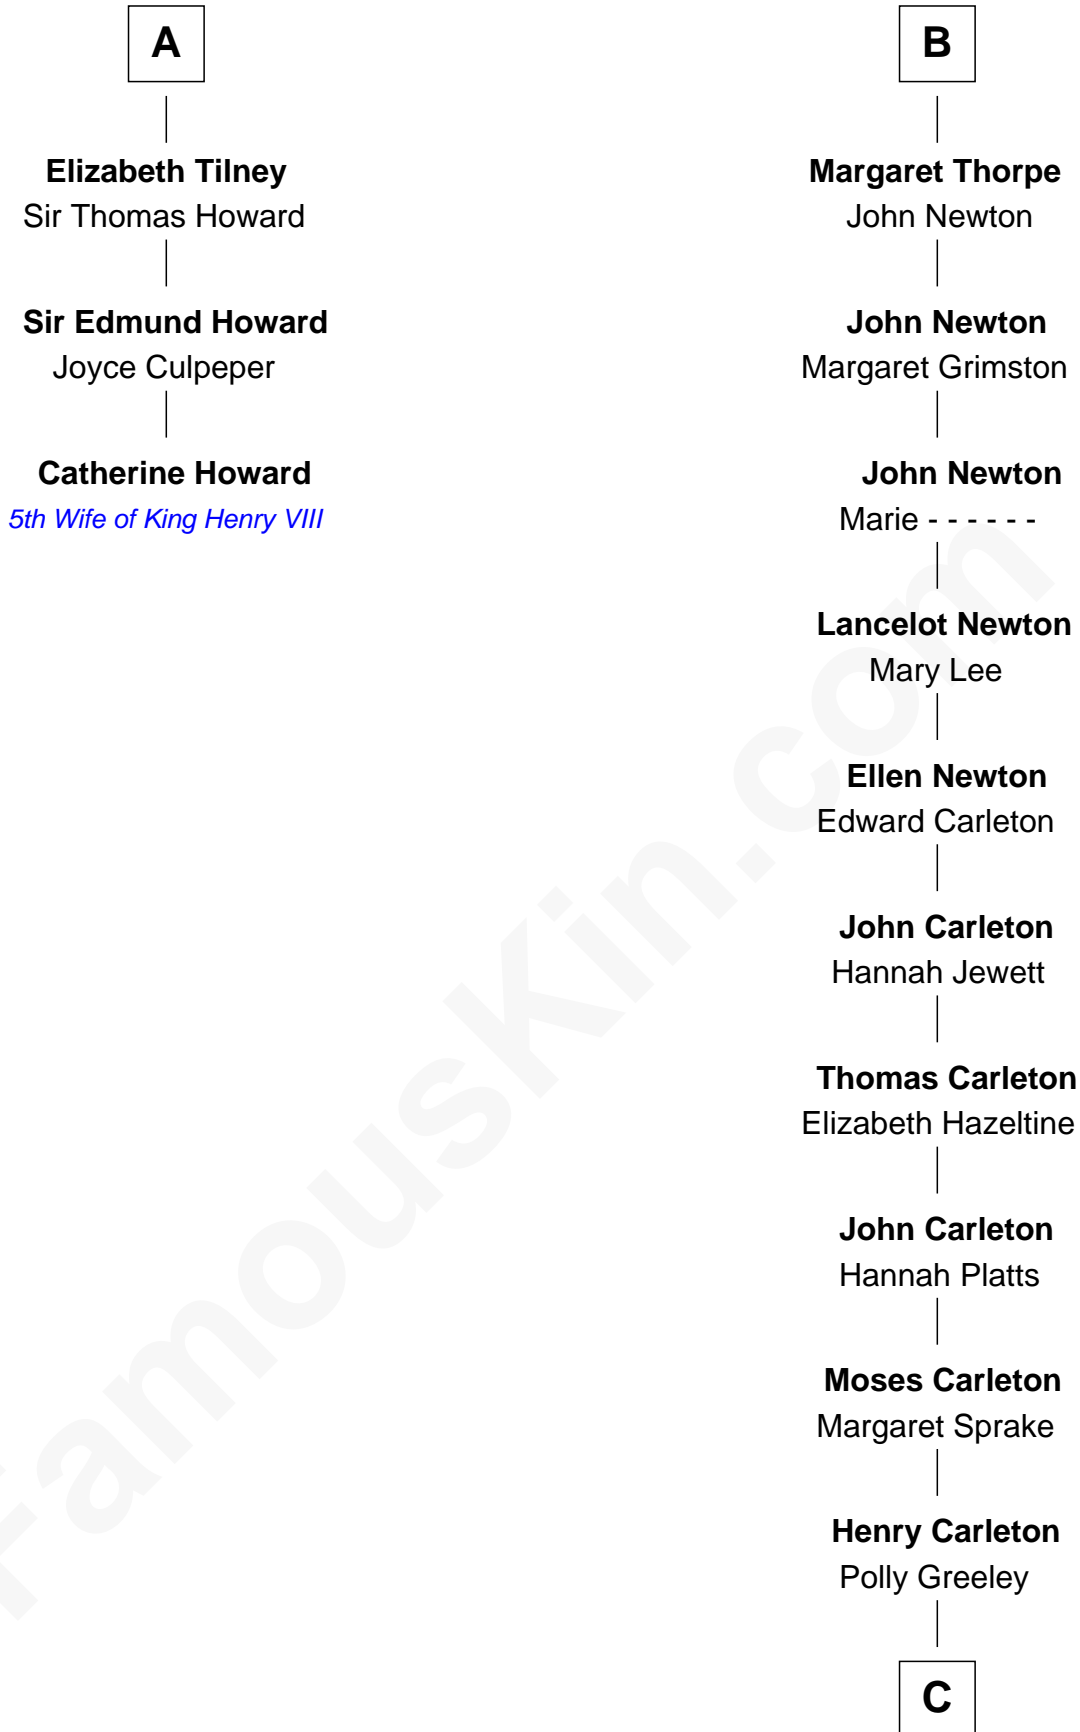

FamousKin.com Relationship Chart of

Catherine Howard

5th Wife of King Henry VIII

9th cousin 9 times removed of

Charles A. Pillsbury

Co-Founder of C.A. Pillsbury Co.

C

Margaret Sprague Carleton