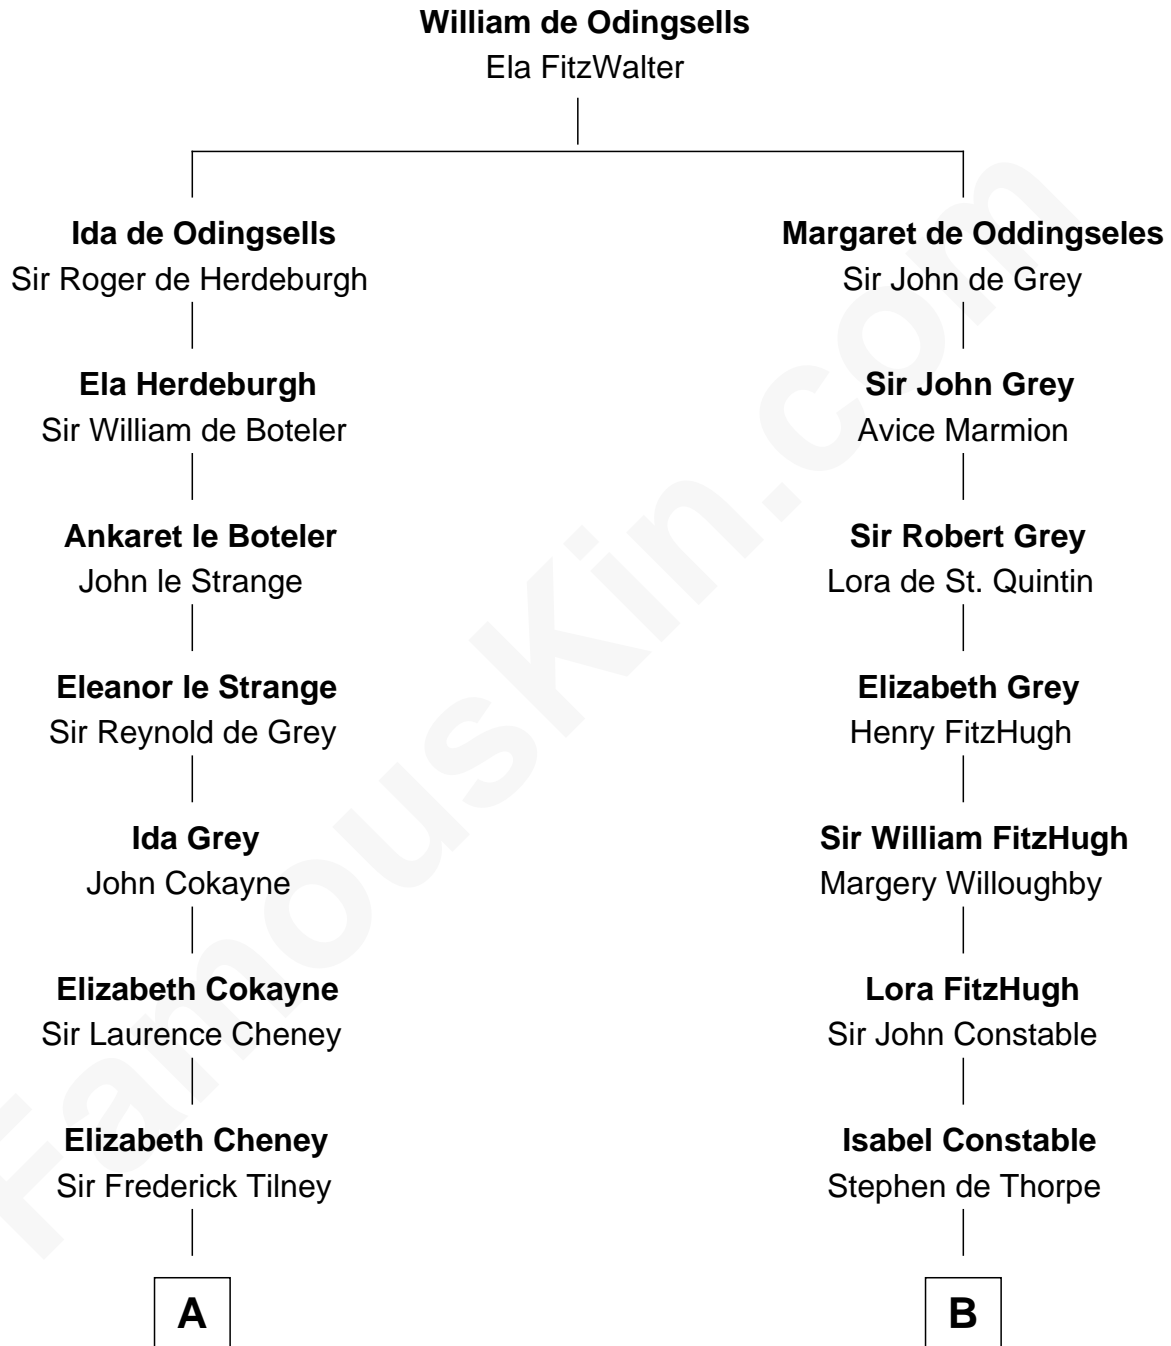

FamousKin.com Relationship Chart of

Catherine Howard

5th Wife of King Henry VIII

9th cousin 9 times removed of

Charles A. Pillsbury

Co-Founder of C.A. Pillsbury Co.

C

Margaret Sprague Carleton