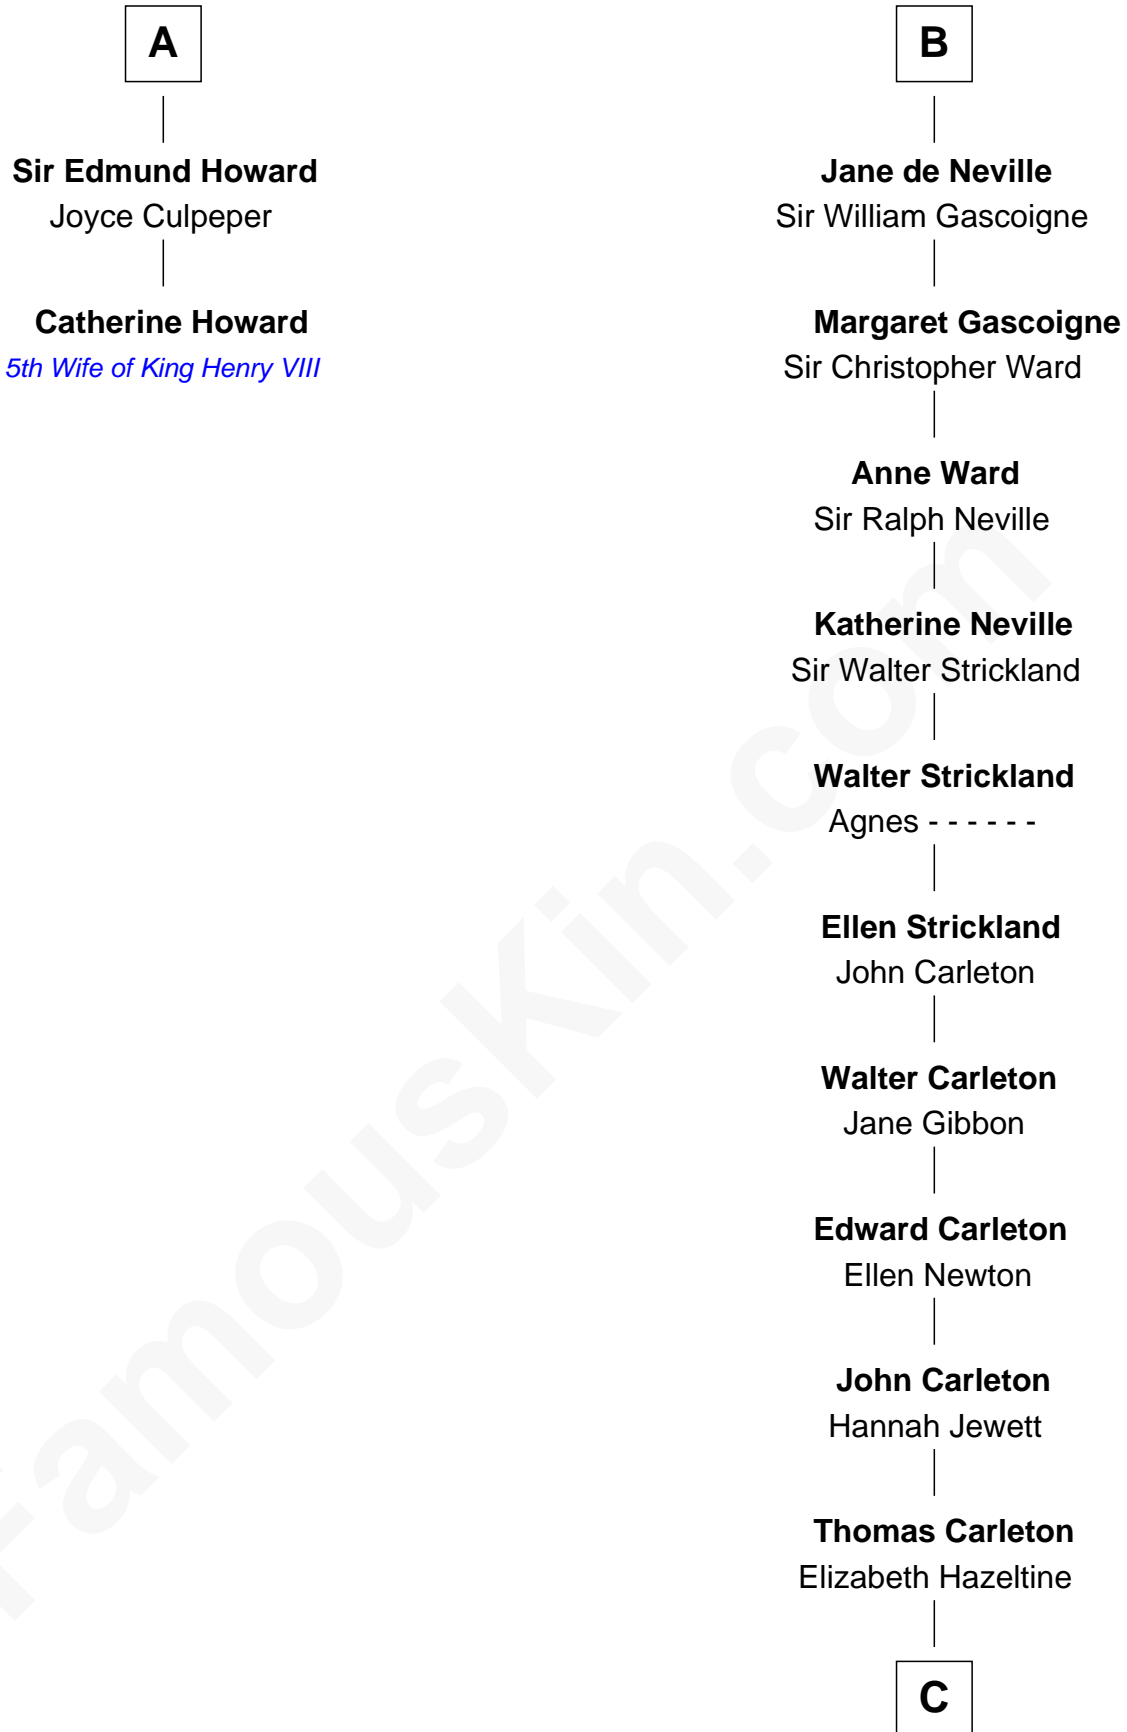

# FamousKin.com Relationship Chart of

**Catherine Howard**

*5th Wife of King Henry VIII*

8th cousin 13 times removed of

**Charles A. Pillsbury**

*Co-Founder of C.A. Pillsbury Co.*

**C**

**John Carleton**

Hannah Platts

**Moses Carleton**

Margaret Sprake

**Henry Carleton**

Polly Greeley

**Margaret Sprague Carleton**

George Alfred Pillsbury

**Charles A. Pillsbury**