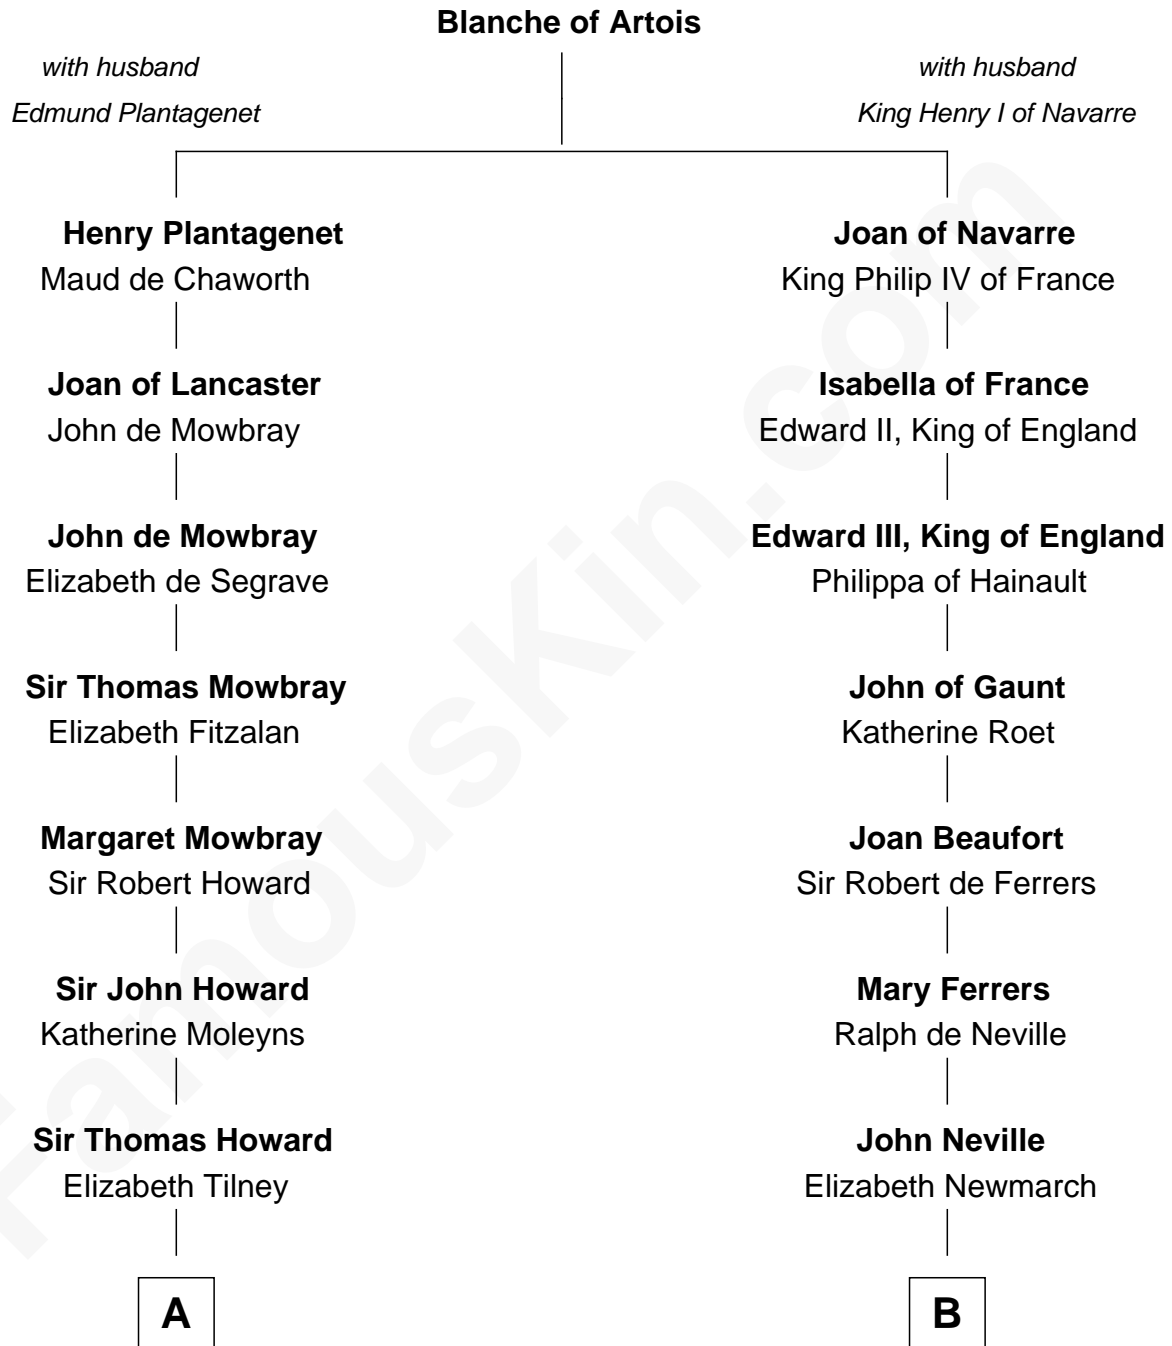

# FamousKin.com Relationship Chart of

**Catherine Howard**

*5th Wife of King Henry VIII*

8th cousin 13 times removed of

**Charles A. Pillsbury**

*Co-Founder of C.A. Pillsbury Co.*

**C**

**John Carleton**

Hannah Platts

**Moses Carleton**

Margaret Sprake

**Henry Carleton**

Polly Greeley

**Margaret Sprague Carleton**

George Alfred Pillsbury

**Charles A. Pillsbury**