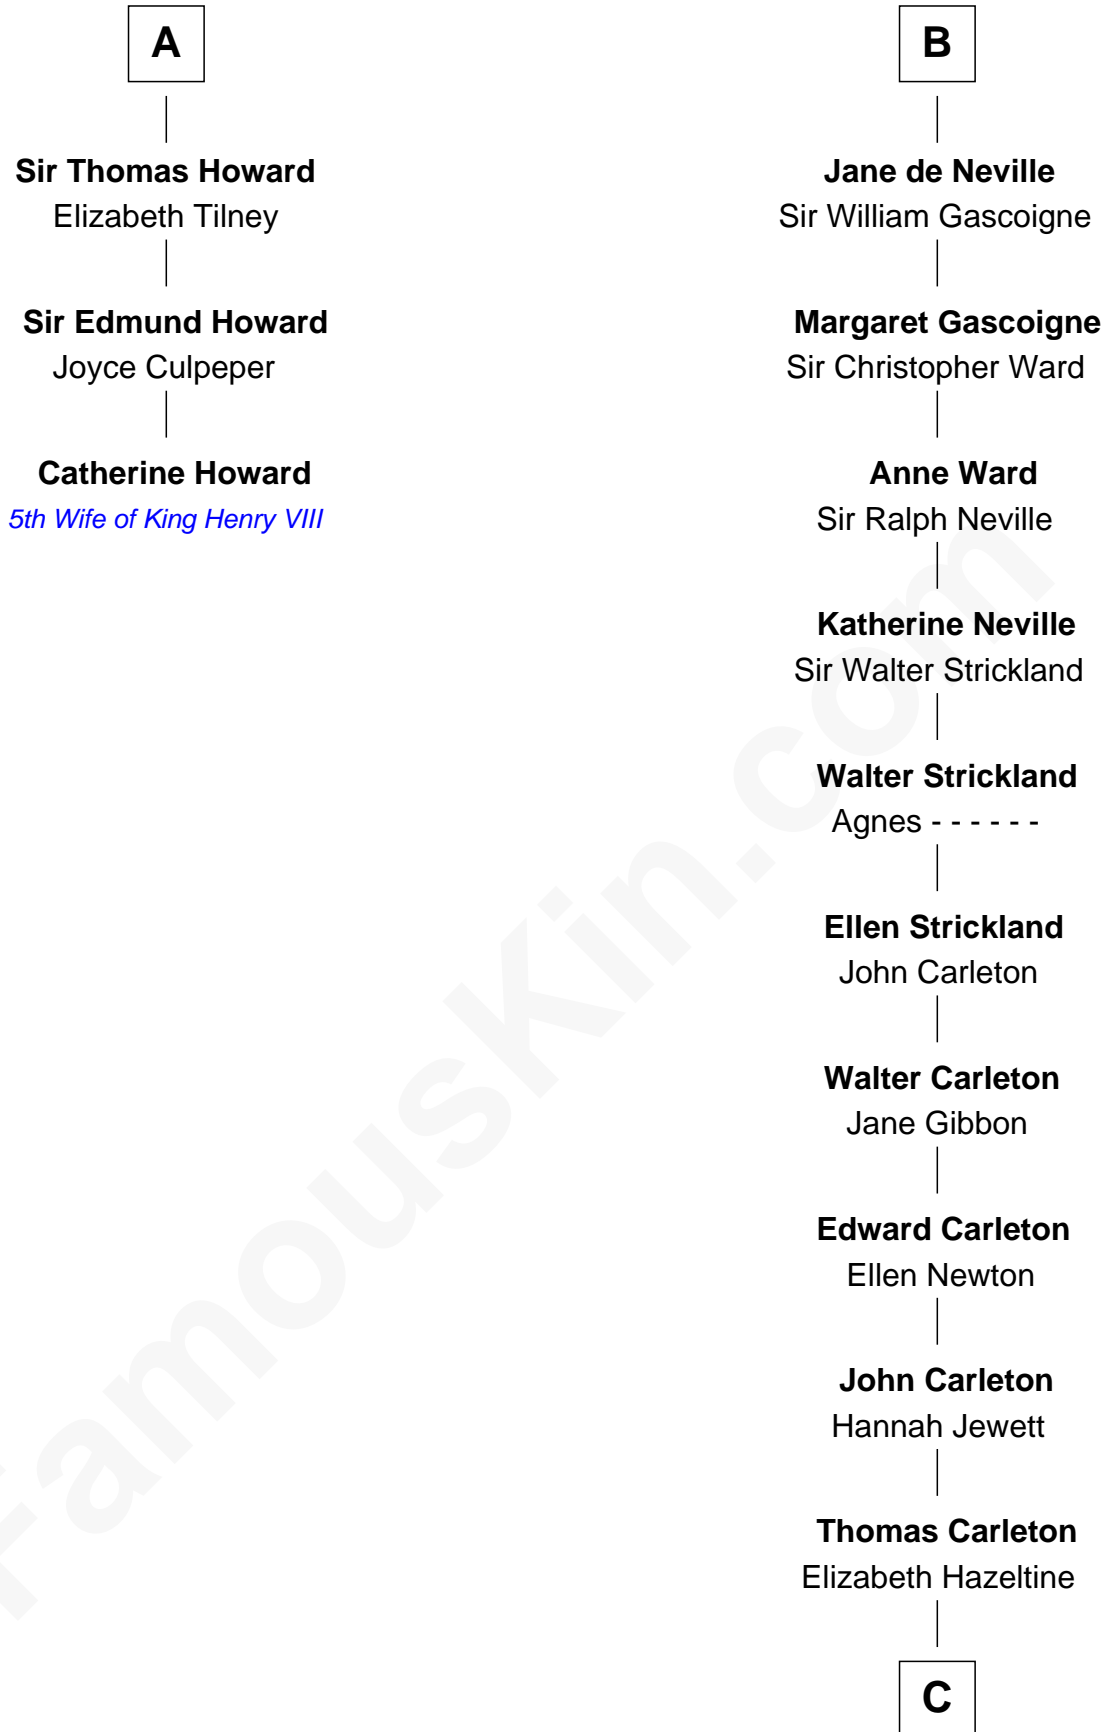

# FamousKin.com Relationship Chart of

**Catherine Howard**

*5th Wife of King Henry VIII*

9th cousin 12 times removed of

**Charles A. Pillsbury**

*Co-Founder of C.A. Pillsbury Co.*

**C**

**John Carleton**

Hannah Platts

**Moses Carleton**

Margaret Sprake

**Henry Carleton**

Polly Greeley

**Margaret Sprague Carleton**

George Alfred Pillsbury

**Charles A. Pillsbury**