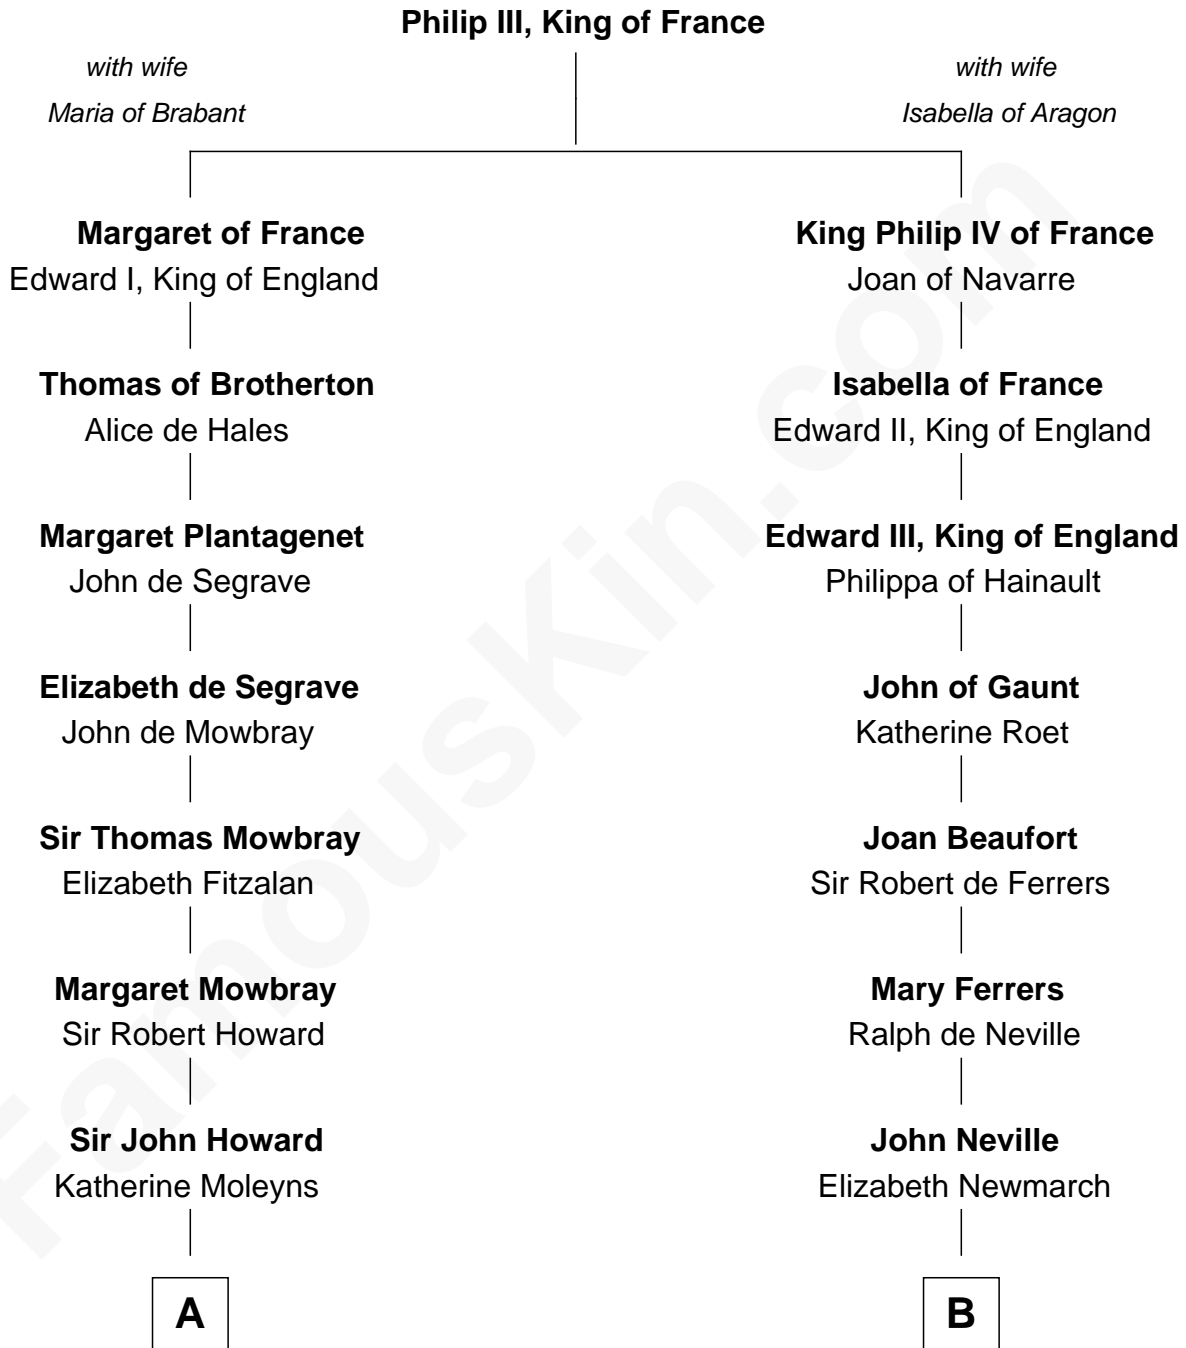

# FamousKin.com Relationship Chart of

**Catherine Howard**

*5th Wife of King Henry VIII*

9th cousin 12 times removed of

**Charles A. Pillsbury**

*Co-Founder of C.A. Pillsbury Co.*

**C**

**John Carleton**

Hannah Platts

**Moses Carleton**

Margaret Sprake

**Henry Carleton**

Polly Greeley

**Margaret Sprague Carleton**

George Alfred Pillsbury

**Charles A. Pillsbury**