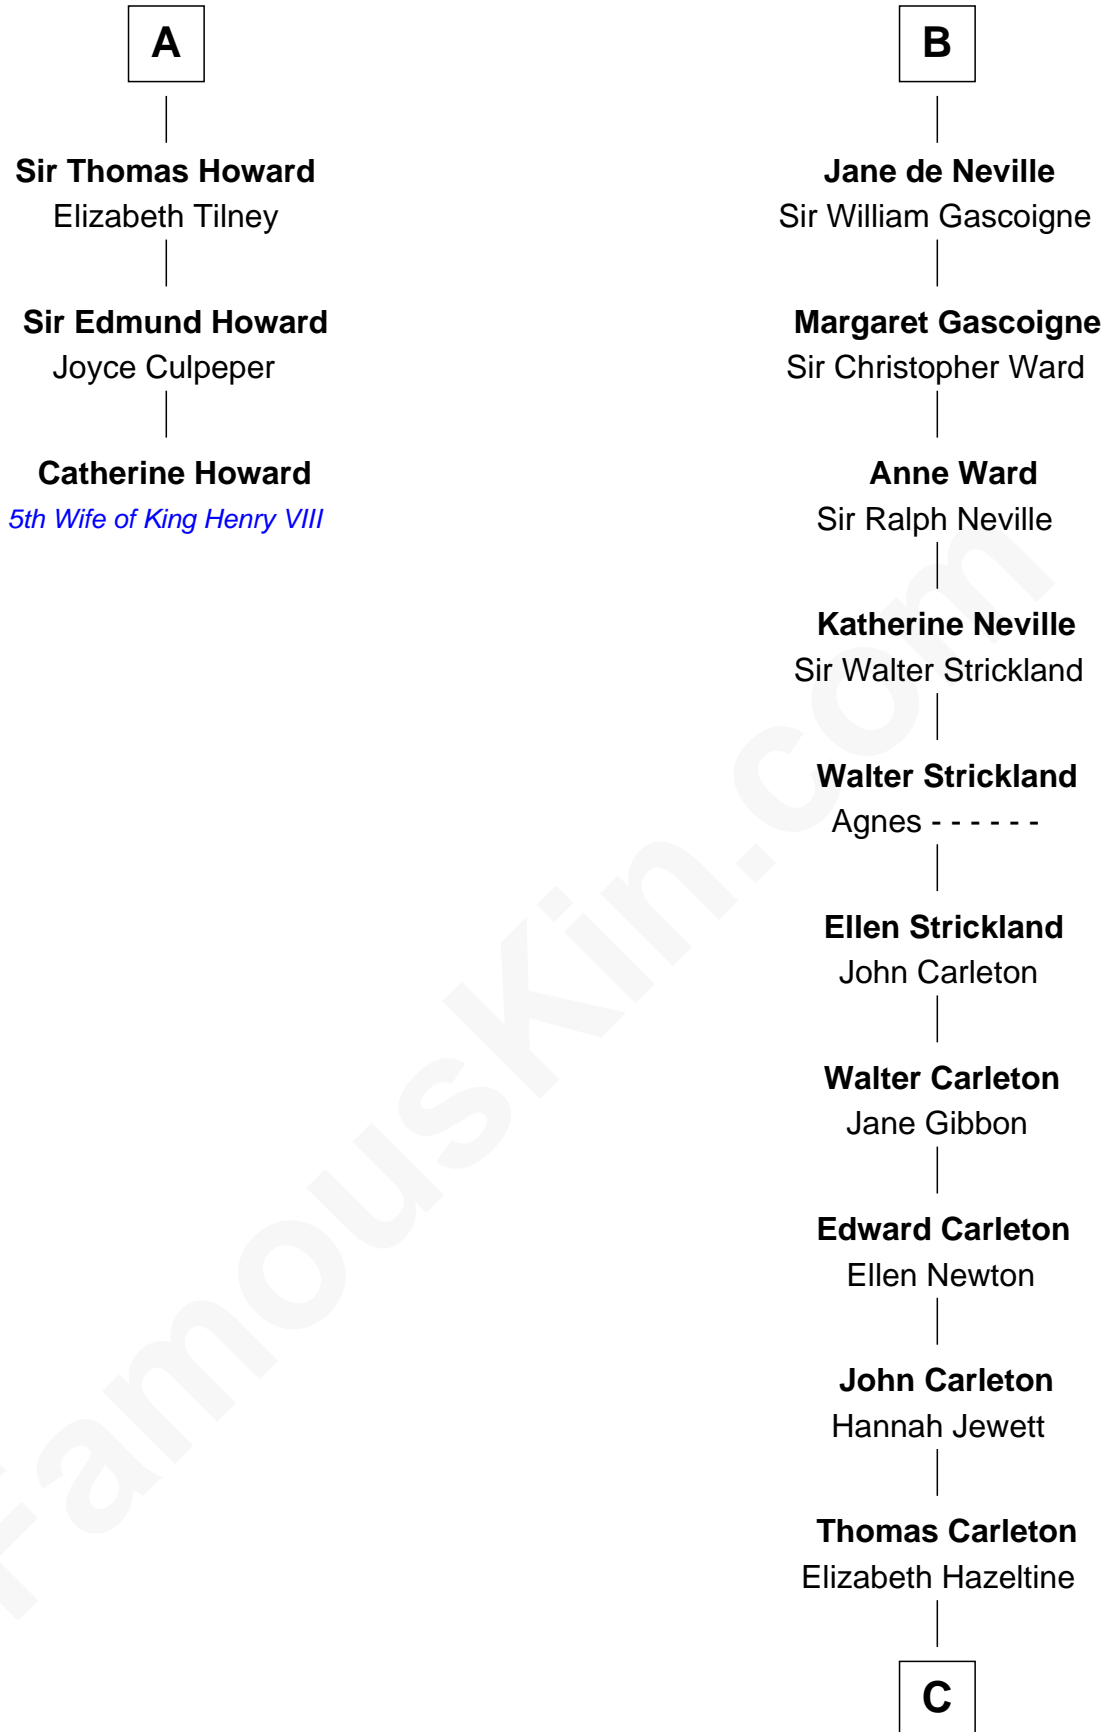

FamousKin.com Relationship Chart of

Catherine Howard

5th Wife of King Henry VIII

9th cousin 12 times removed of

Charles A. Pillsbury

Co-Founder of C.A. Pillsbury Co.

Sir Humphrey de Bohun

Eleanor de Braiose

C

John Carleton

Hannah Platts

Moses Carleton

Margaret Sprake

Henry Carleton

Polly Greeley

Margaret Sprague Carleton