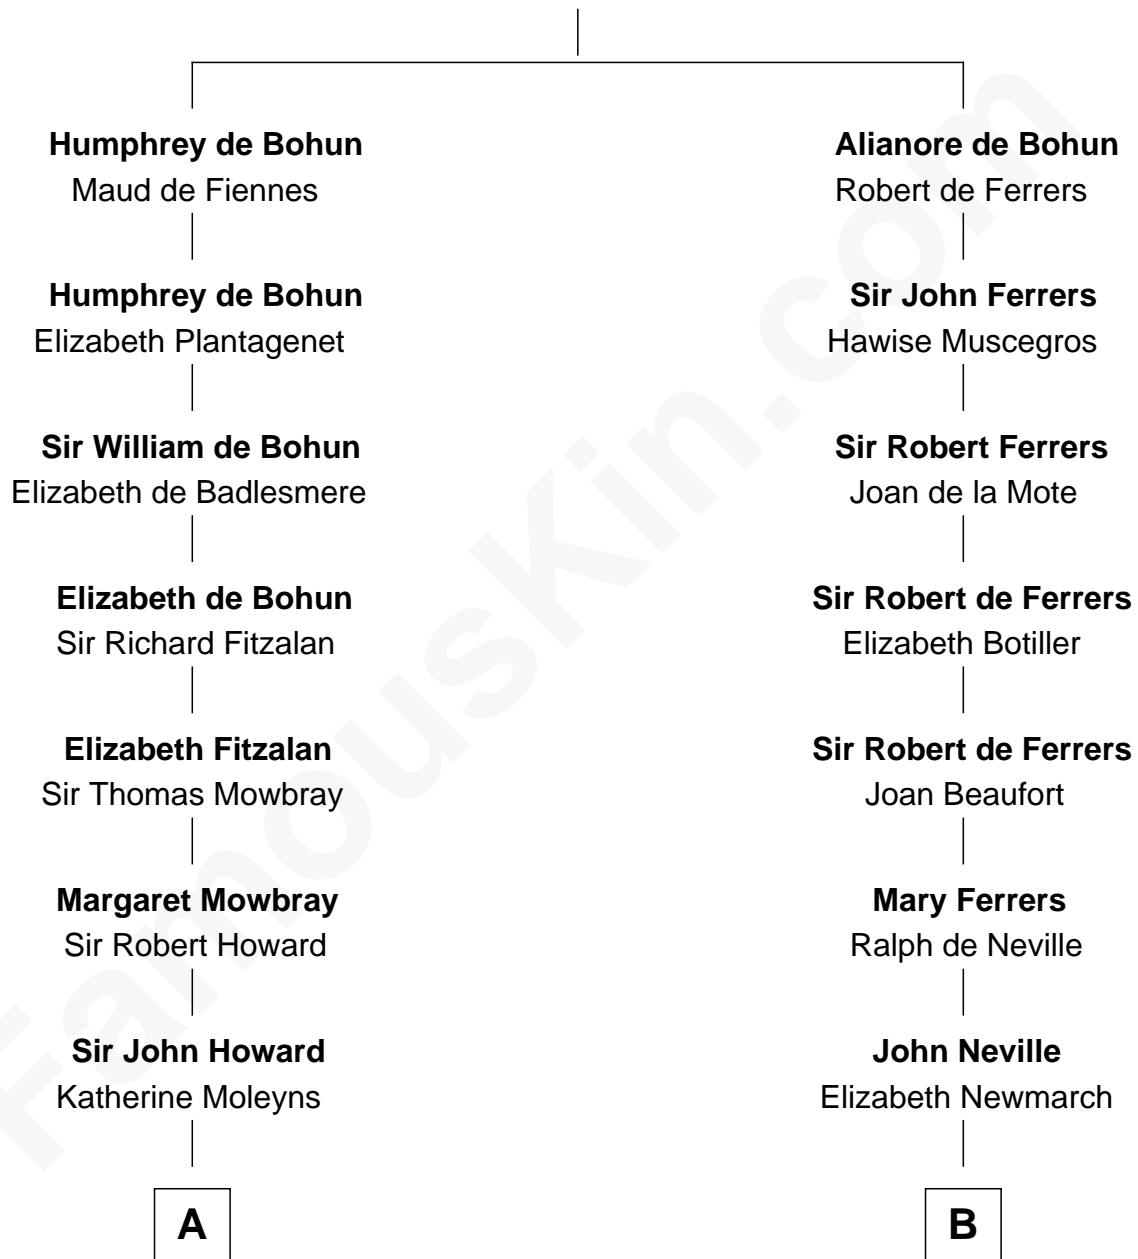

FamousKin.com Relationship Chart of

Catherine Howard

5th Wife of King Henry VIII

9th cousin 12 times removed of

Charles A. Pillsbury

Co-Founder of C.A. Pillsbury Co.

Sir Humphrey de Bohun

Eleanor de Braiose

C

John Carleton

Hannah Platts

Moses Carleton

Margaret Sprake

Henry Carleton

Polly Greeley

Margaret Sprague Carleton