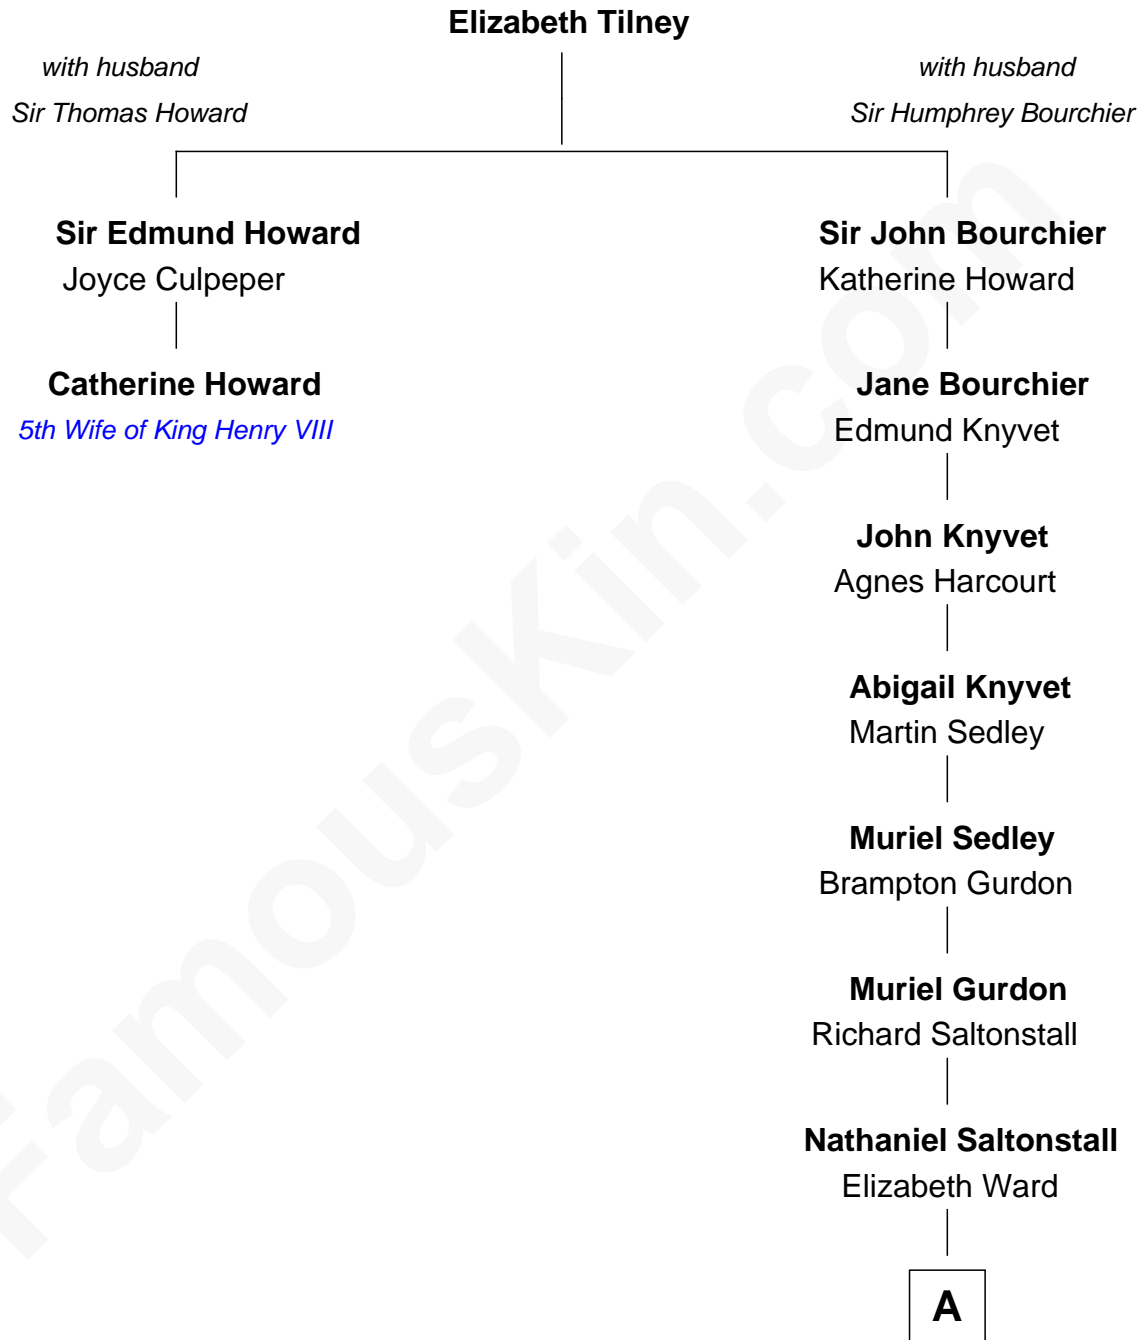

FamousKin.com

Relationship Chart of

Catherine Howard

5th Wife of King Henry VIII

1st cousin 16 times removed of

Carly Fiorina

CEO of Hewlett-Packard

Carly Fiorina photo by [Gage Skidmore](#) (CC BY-SA 2.0)