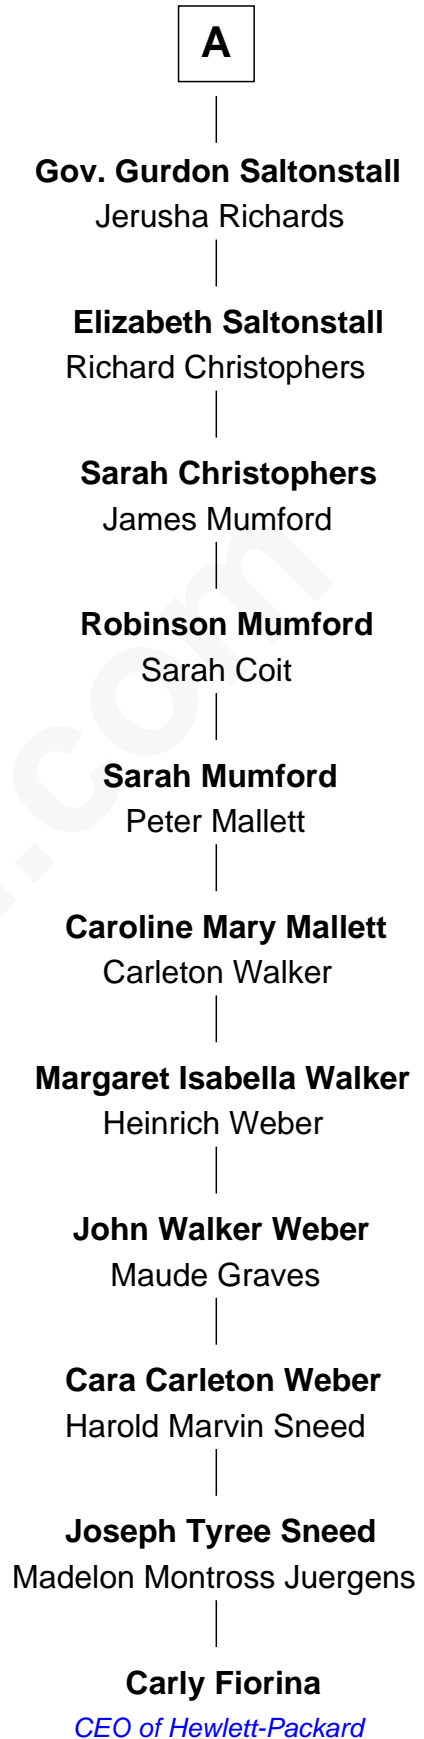

FamousKin.com Relationship Chart of

Catherine Howard

5th Wife of King Henry VIII

2nd cousin 15 times removed of

Carly Fiorina

CEO of Hewlett-Packard

Sir John Howard

*with wife
Katherine Moleyns*

*with wife
Margaret Chedworth*

Sir Thomas Howard

Elizabeth Tilney

Katherine Howard

Sir John Bouchier

Sir Edmund Howard

Joyce Culpeper

Jane Bouchier

Edmund Knyvet

Catherine Howard

5th Wife of King Henry VIII

John Knyvet

Agnes Harcourt

Abigail Knyvet

Martin Sedley

Muriel Sedley

Brampton Gurdon

Muriel Gurdon

Richard Saltonstall

Nathaniel Saltonstall

Elizabeth Ward

A

Carly Fiorina photo by [Gage Skidmore](#) (CC BY-SA 2.0)