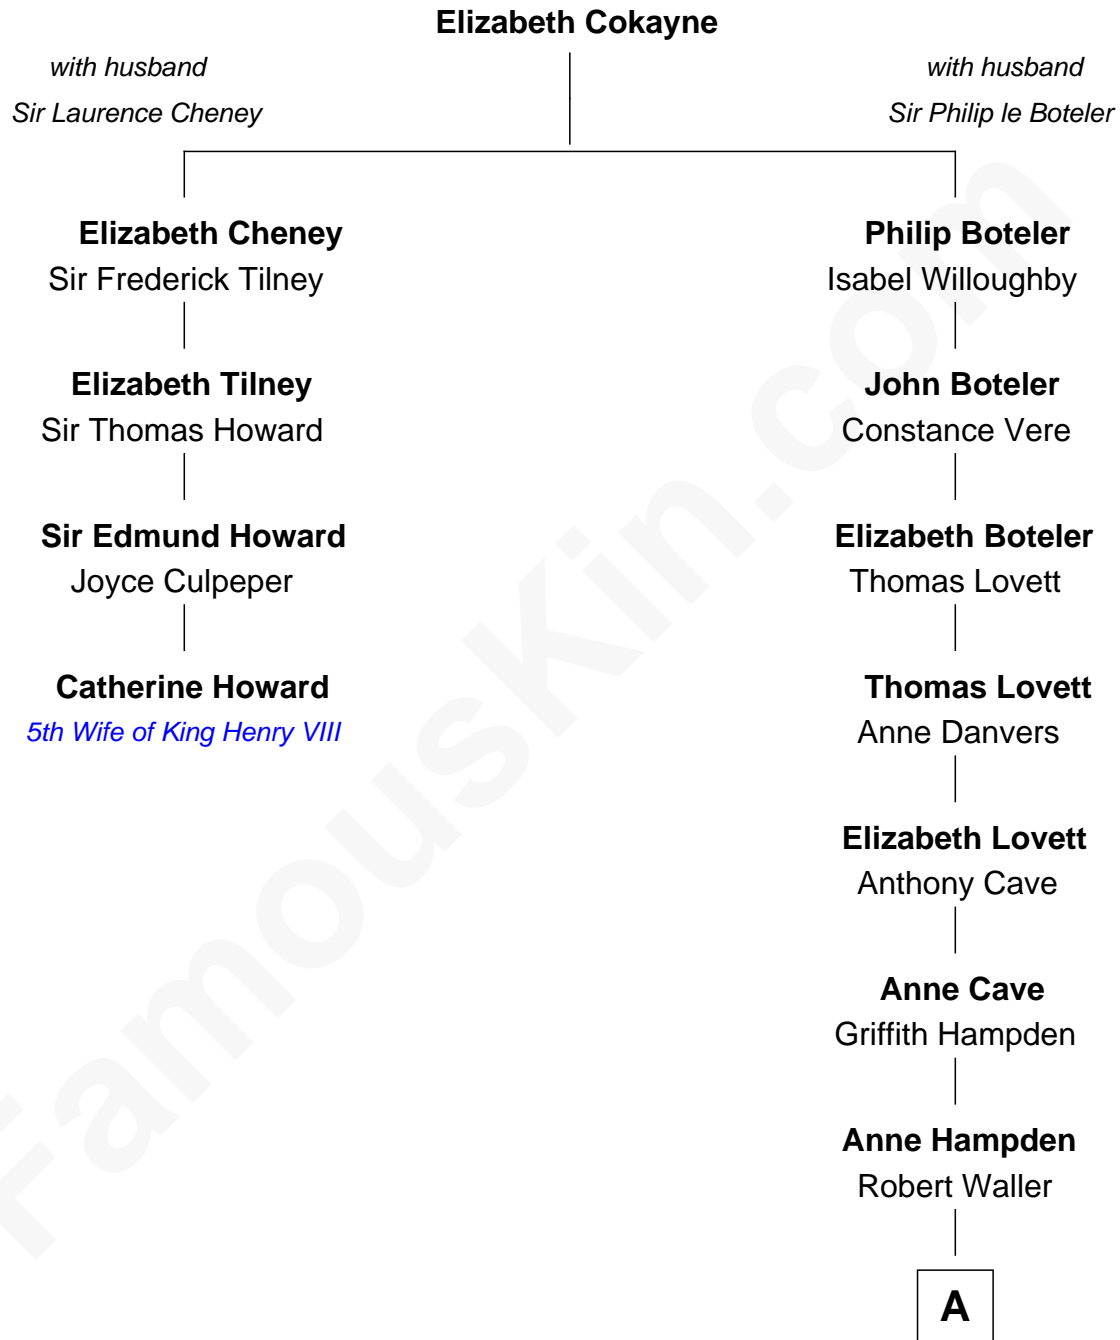

FamousKin.com

Relationship Chart of

Catherine Howard

5th Wife of King Henry VIII

3rd cousin 14 times removed of

John McCain

U.S. Senator from Arizona

A

Robert Thomas Waller

John Waller

Hannah Coddington

Robert Waller

Anna Maria Hughes

Hannah Waller

Dixie Coddington

Anne Coddington