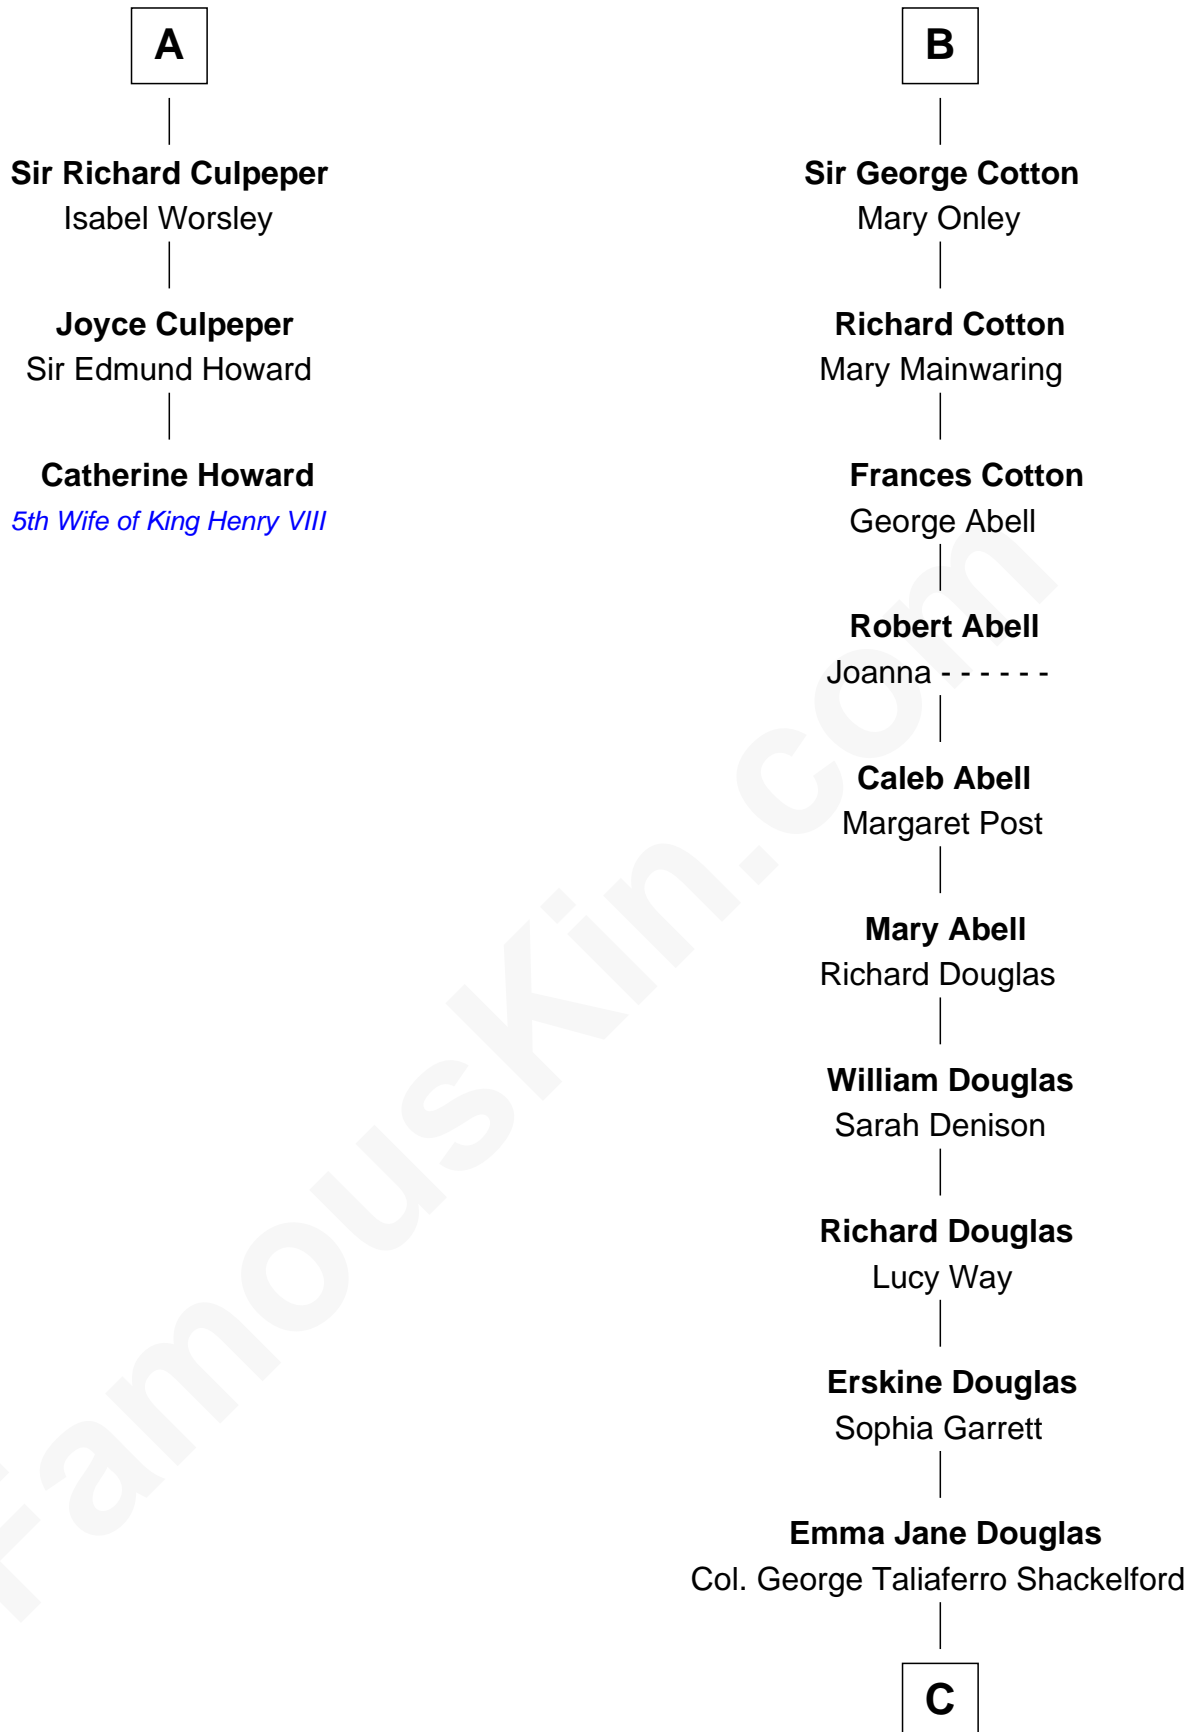

FamousKin.com Relationship Chart of

Catherine Howard

5th Wife of King Henry VIII

9th cousin 11 times removed of

Illeana Douglas

TV and Movie Actress

Sir William de Ferrers

Margaret de Quincy