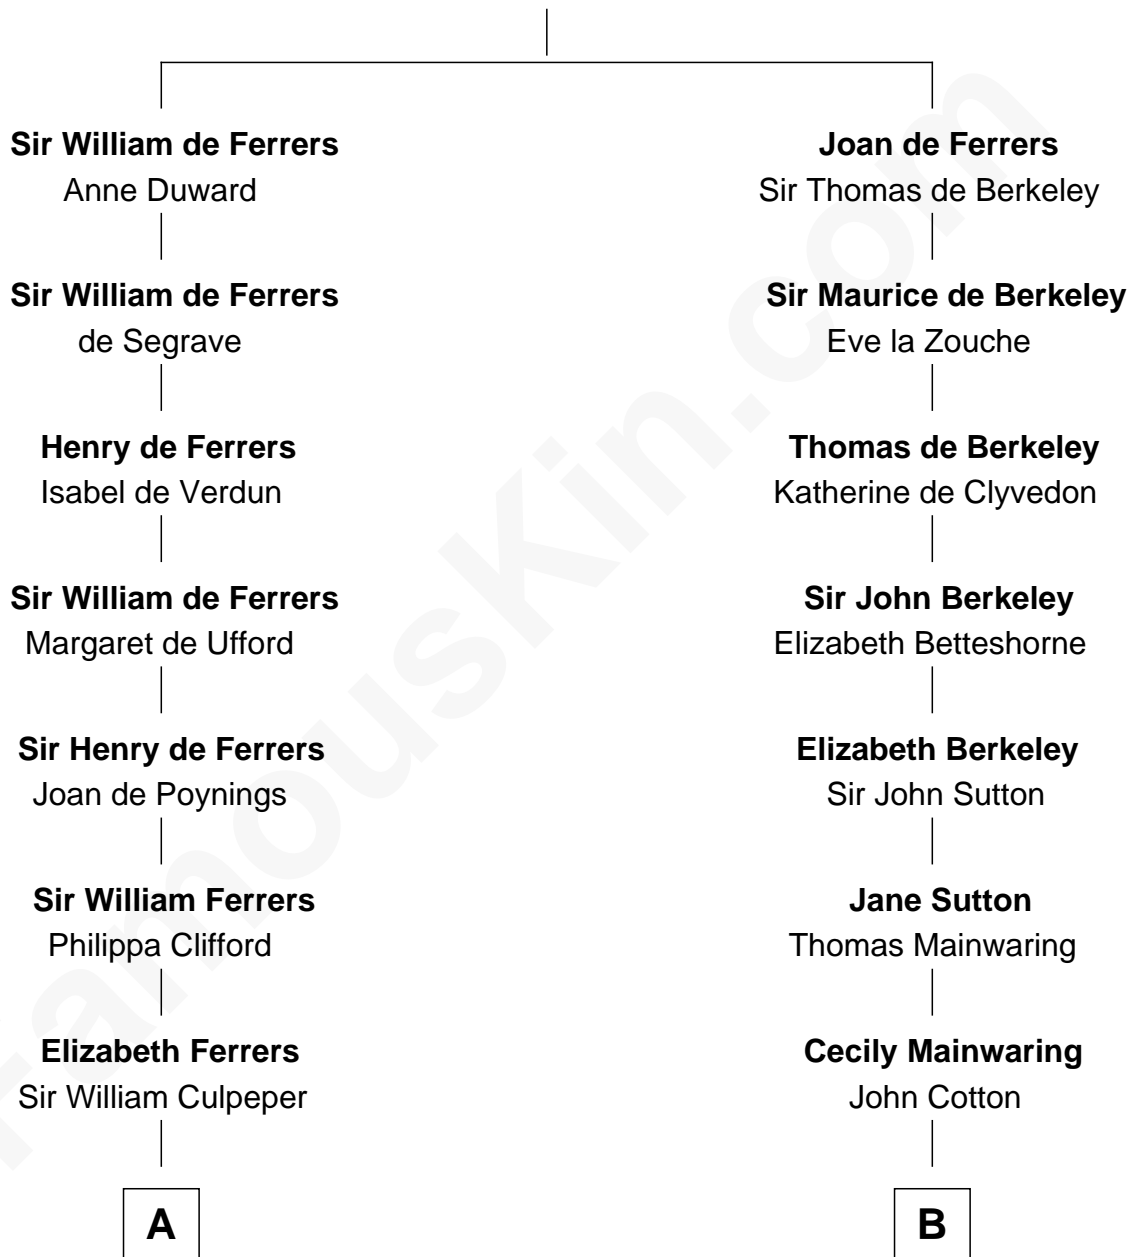

FamousKin.com Relationship Chart of

Catherine Howard

5th Wife of King Henry VIII

9th cousin 11 times removed of

Illeana Douglas

TV and Movie Actress

Sir William de Ferrers

Margaret de Quincy

C

Lena Priscilla Shackelford
Edouard Gregory Hesselberg

Melvyn Edouard Hesselberg
Rosalind Hightower

Gregory Hesselberg
Joan Georgescu

Illeana Douglas
TV and Movie Actress