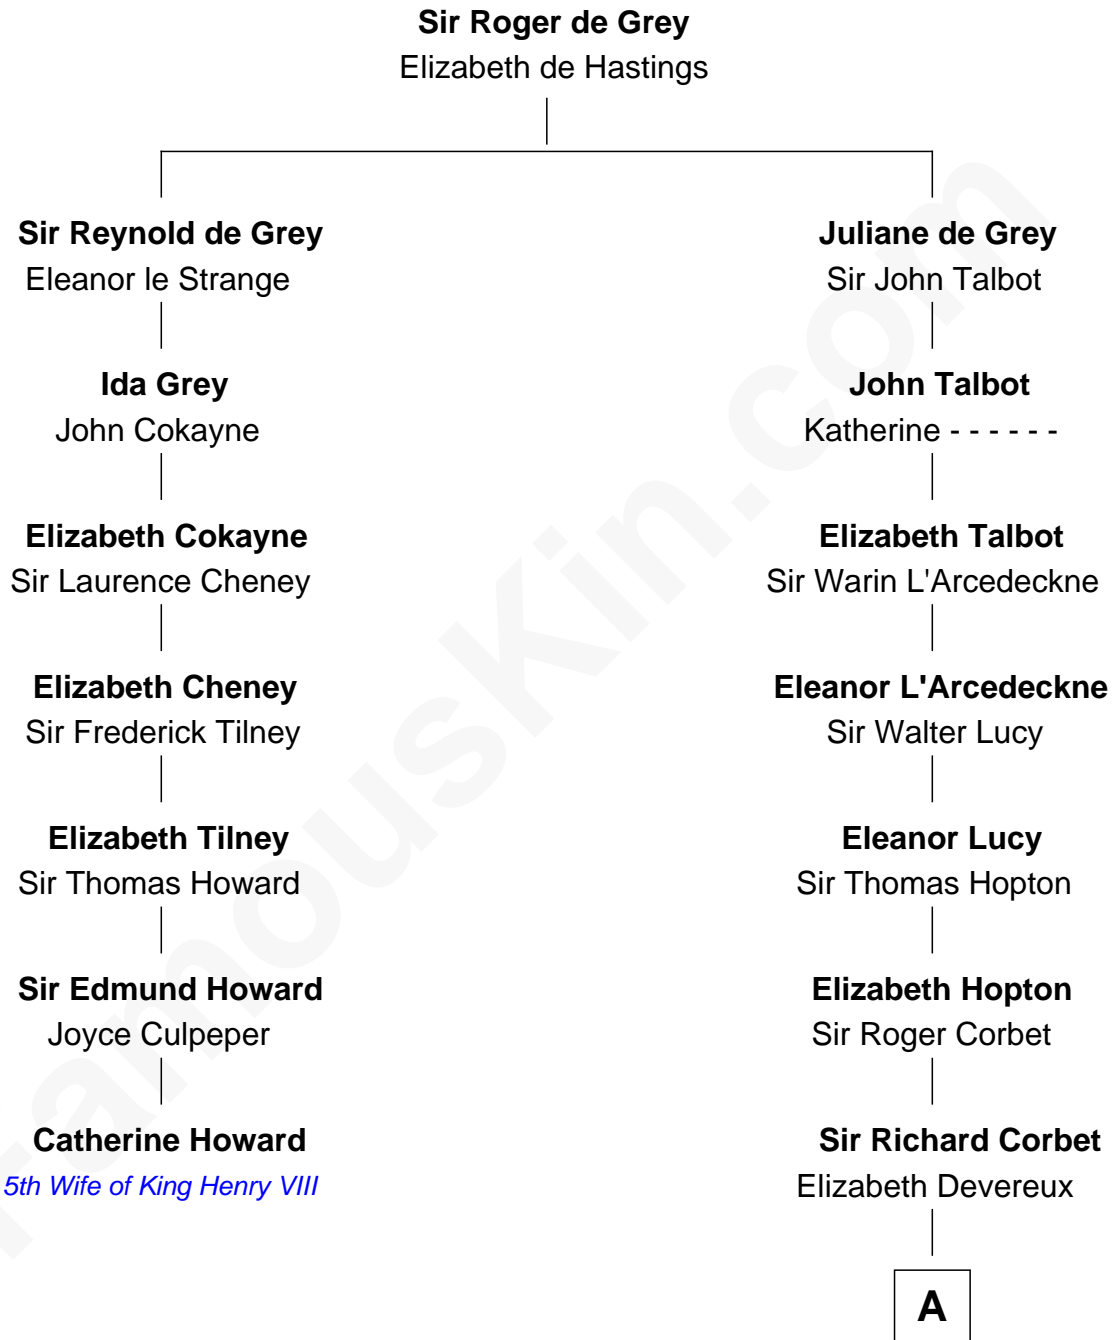

FamousKin.com

Relationship Chart of

Catherine Howard

5th Wife of King Henry VIII

6th cousin 14 times removed of

Melvyn Douglas

Movie Actor

A

Sir Robert Corbet

Elizabeth Vernon

Dorothy Corbet

Sir Richard Mainwaring

Sir Arthur Mainwaring

Margaret Mainwaring

Mary Mainwaring

Richard Cotton